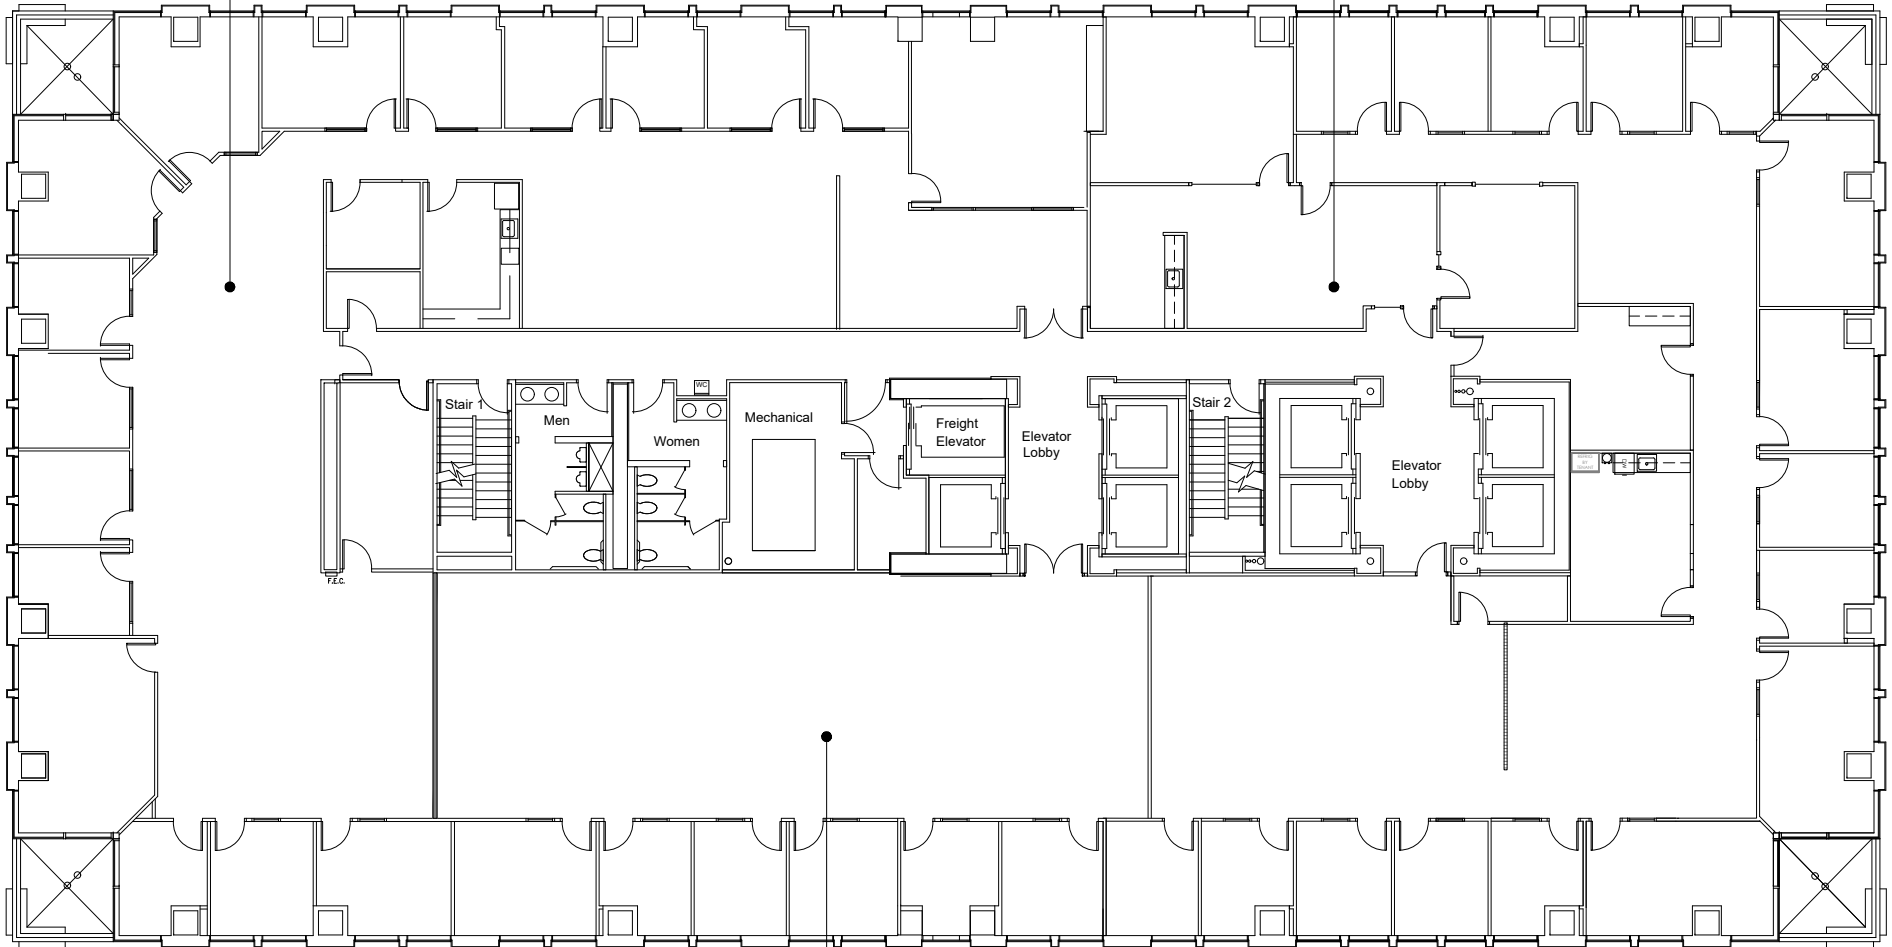

**WELLS FARGO**

SUITE 1600  
7,063 RSF

**GUTWEIN LAW**

SUITE 1650  
7,009 RSF

**AVAILABLE**

SUITE 1625  
3,146 RSF

**16TH FLOOR**

300 N. MERIDIAN | INDIANAPOLIS, IN 46204