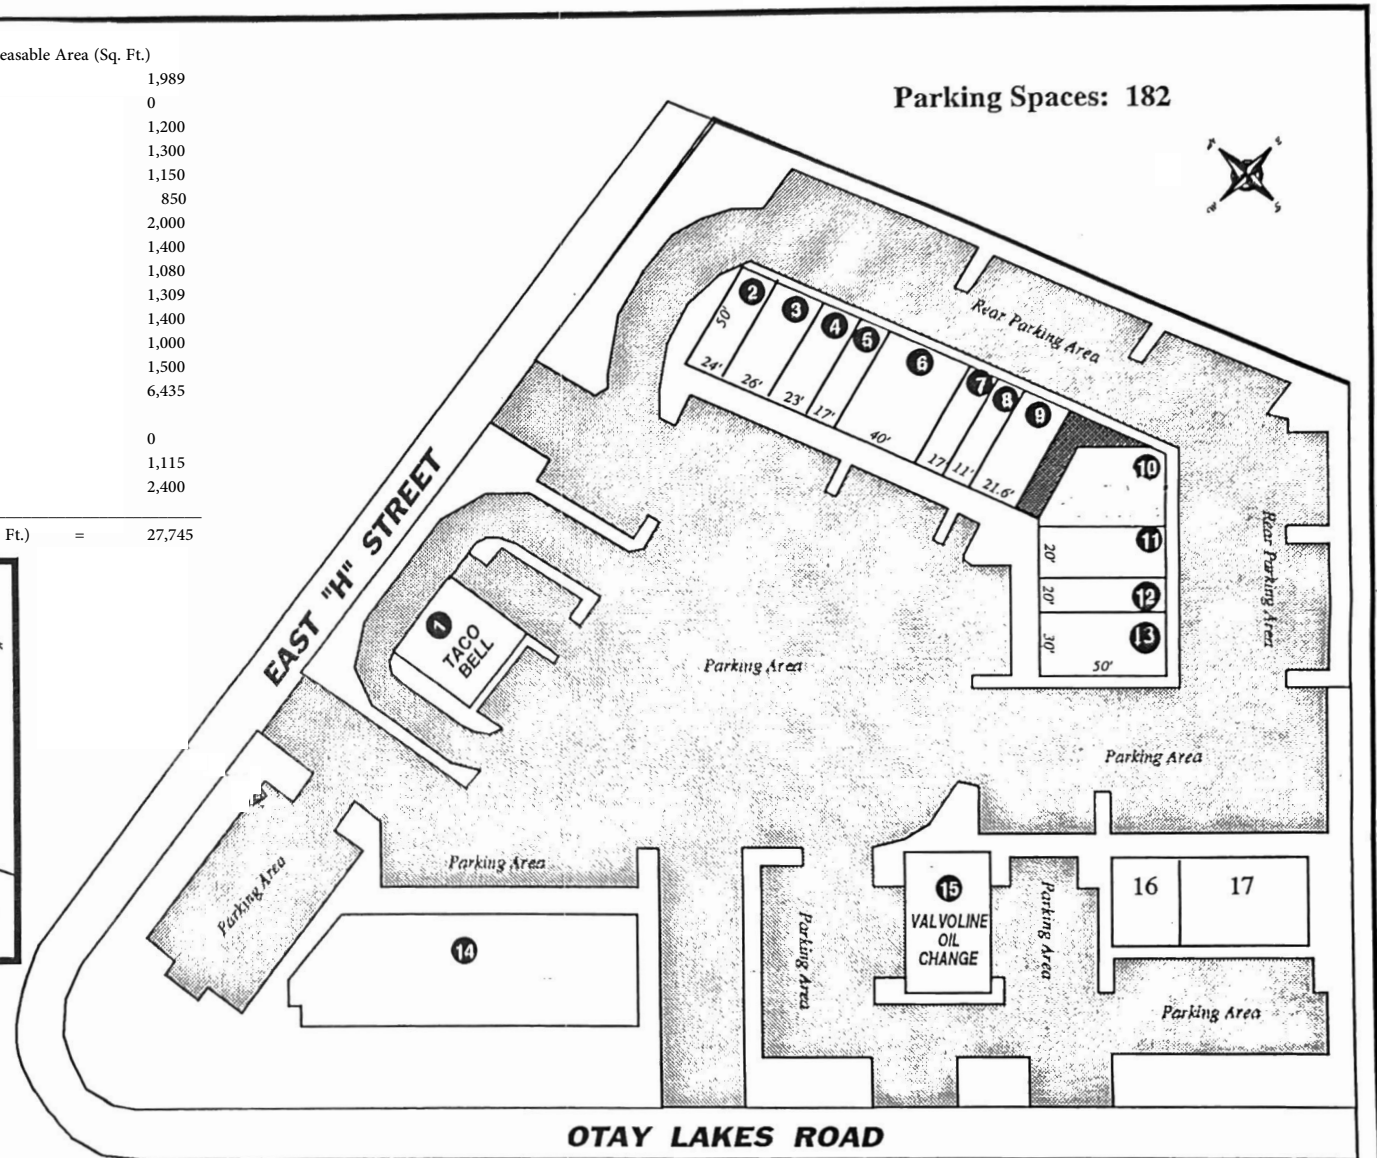

Otay Lakes Plaza Shopping Center (4945)

1548 - 1558 East "H" Street
Chula Vista, California 91913

MANAGED BY:

CLOVERFIELD MGMT, LLC
2716 Ocean Park Blvd., Suite 3006
Santa Monica, CA 90405
Phone 310-396-4514
Fax 310-399-0062

No.	Address	Tenant Use	Gross Leasable Area (Sq. Ft.)
1	1548	TACO BELL	1,989
	1548A	Towerco Site	0
2	1550A	Solaced	1,200
3	1550B	Thai Fresh	1,300
4	1550C	Fattes Pizza of Chula Vista	1,150
5	1550D	CA TS Mexican Grill & Seafood	850
6	1550E	Wingstop	2,000
7-8	1550F/G	Pro Nail Spa	1,400
9	1550H	Lollicup Tea House	1,080
10	1550I	Happy New Life Inc.	1,309
11	1550J	MJ's Yogurt Time & Deli	1,400
12	1550K	San Diego on the Go, Inc.	1,000
13	1550L	Shampoo's Salon	1,500
14	1552	Dunn-Edwards Paints	6,435
	1552A	Bank of America Kiosk	
15	1556	Valvoline Instant Oil	0
16	1558A	Da Kitchen	1,115
17	1558B	Bonita Smiles Dentistry	2,400

Area Map

TOTAL G.L.A. (Sq. Ft.) = 27,745

Traffic Count:
Approximately
55,000 Cars Daily