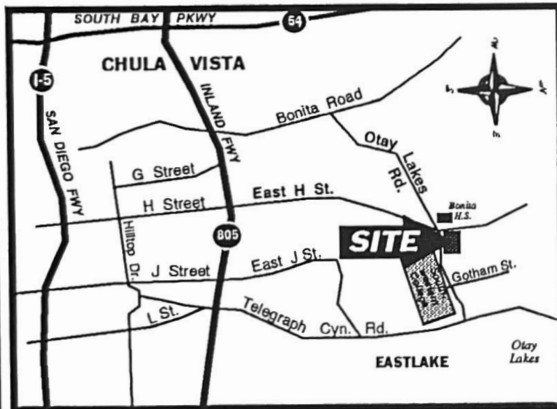

Otay Lakes Plaza Shopping Center (4945)

1548 - 1558 East "H" Street
Chula Vista, California 91913

MANAGED BY:

CLOVERFIELD MGMT, LLC
2716 Ocean Park Blvd., Suite 3006
Santa Monica, CA 90405
Phone 310-396-4514
Fax 310-399-0062

No.	Address	Tenant Use	Gross Leasable Area (Sq. Ft.)
1	1548	TACO BELL	1,989
	1548A	Towerco Site	0
2	1550A	Solaced	1,200
3	1550B	Thai Fresh	1,300
4	1550C	Fattes Pizza of Chula Vista	1,150
5	1550D	CA TS Mexican Grill & Seafood	850
6	1550E	Wingstop	2,000
7-8	1550F/G	Pro Nail Spa	1,400
9	1550H	Lollicup Tea House	1,080
10	1550I	Happy New Life Inc.	1,309
11	1550J	MJ's Yogurt Time & Deli	1,400
12	1550K	San Diego on the Go, Inc.	1,000
13	1550L	Shampoo's Salon	1,500
14	1552	Dunn-Edwards Paints	6,435
	1552A	Bank of America Kiosk	
15	1556	Valvoline Instant Oil	0
16	1558A	Da Kitchen	1,115
17	1558B	Bonita Smiles Dentistry	2,400

Area Map

TOTAL G.L.A. (Sq. Ft.) = 27,745

Traffic Count:
Approximately
55,000 Cars Daily