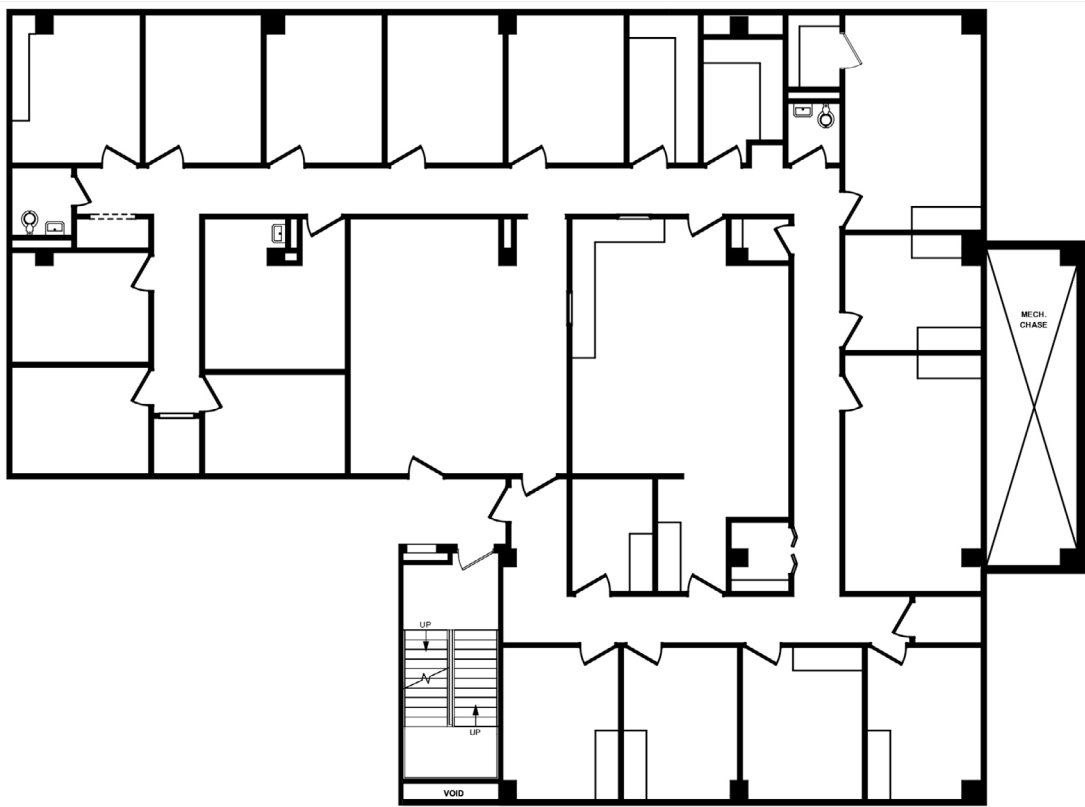

SUITE PLAN

AUGUSTA PROFESSIONAL OFFICE BUILDING I

820 St. Sebastian Way
Augusta, GA 30901

Suite 6B
6,194 USF

For Leasing Information

Contact Regional Leasing Director
Erreca White at (706) 373-2889
erreca.white@Lillibridge.com