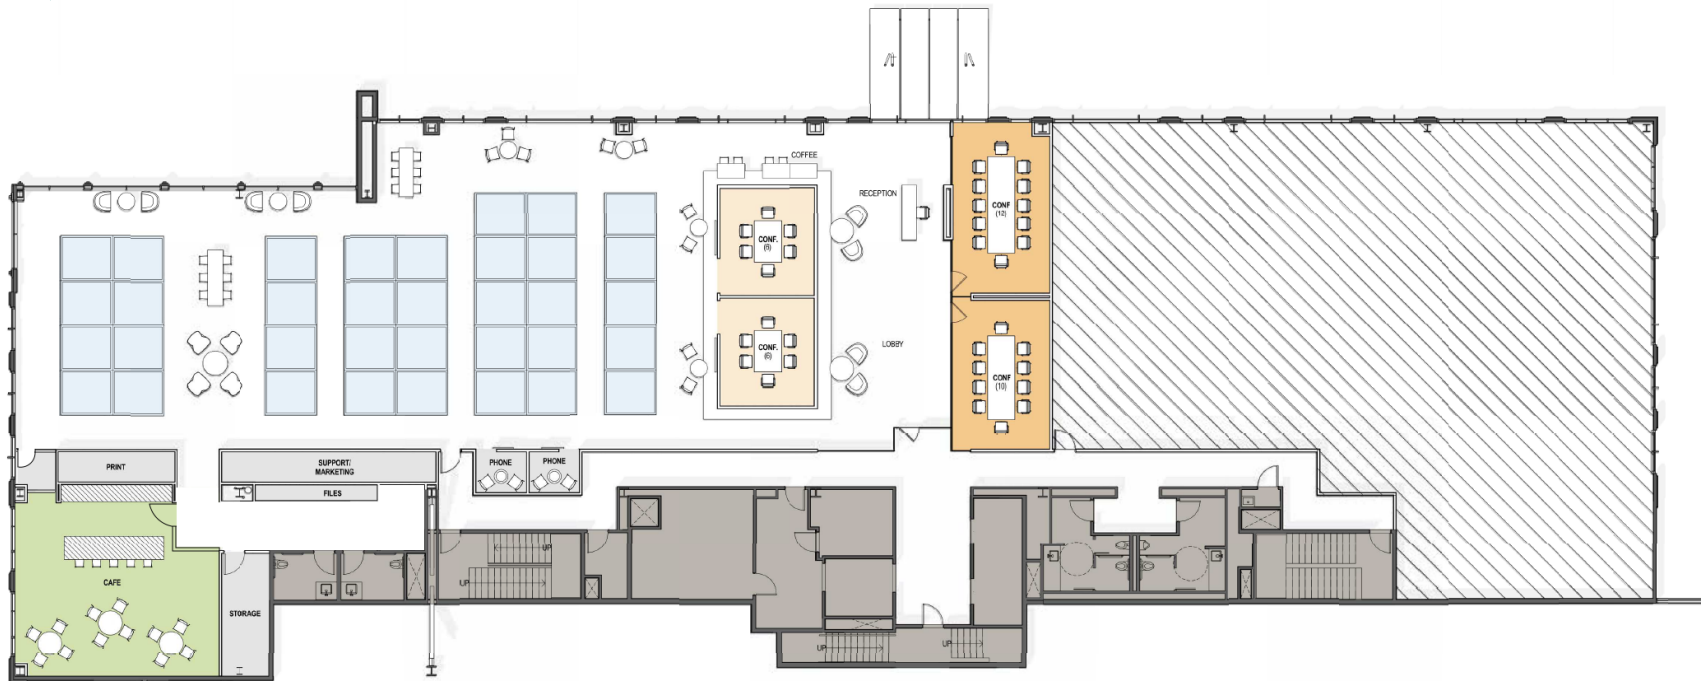

Discover Suite 200

±10,978 SF

Claire Shealy Lovette

(c) 704.607.1984

(d) 704.926.1409

(e) claire@beacondevelopment.com

Erin Shaw

(c) 914.924.1826