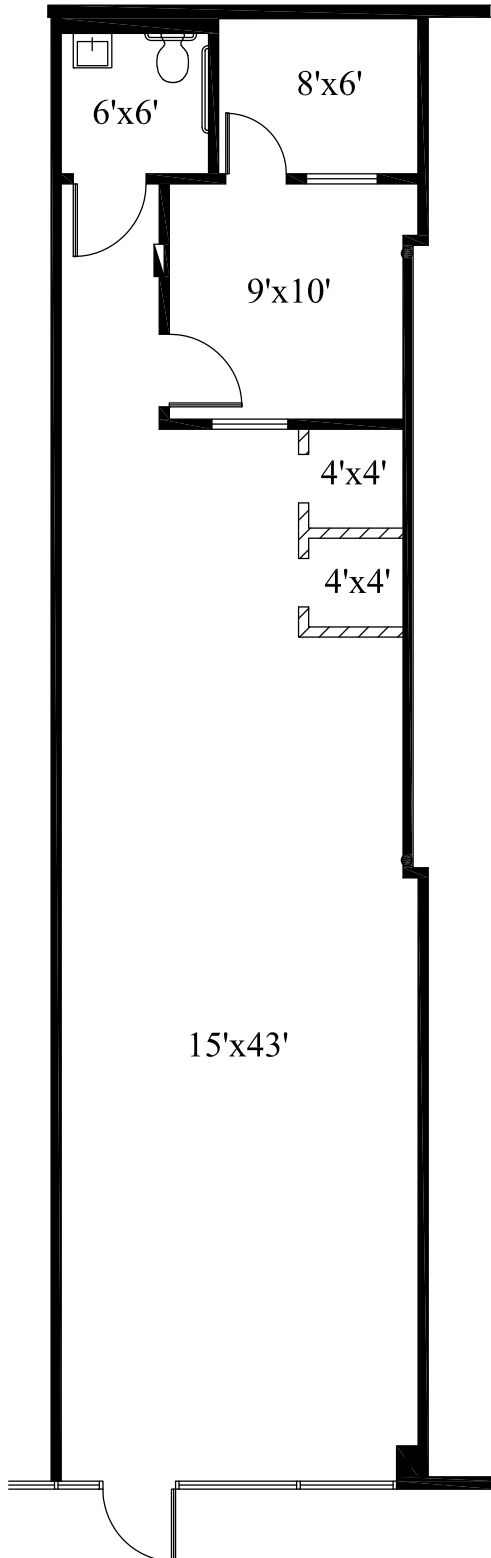

HARWOOD SHOPPING CENTER

3504 - 3516 HARWOOD ROAD, BEDFORD, TX 76021

Suite 220 - 898 rsf

1ST FLOOR

Richard Hitz
817.900.6523
rhitz@bradford.com

Jason Finch
972.389.9006
jfinch@bradford.com

Bradford Commercial Real Estate Services
www.bradford.com