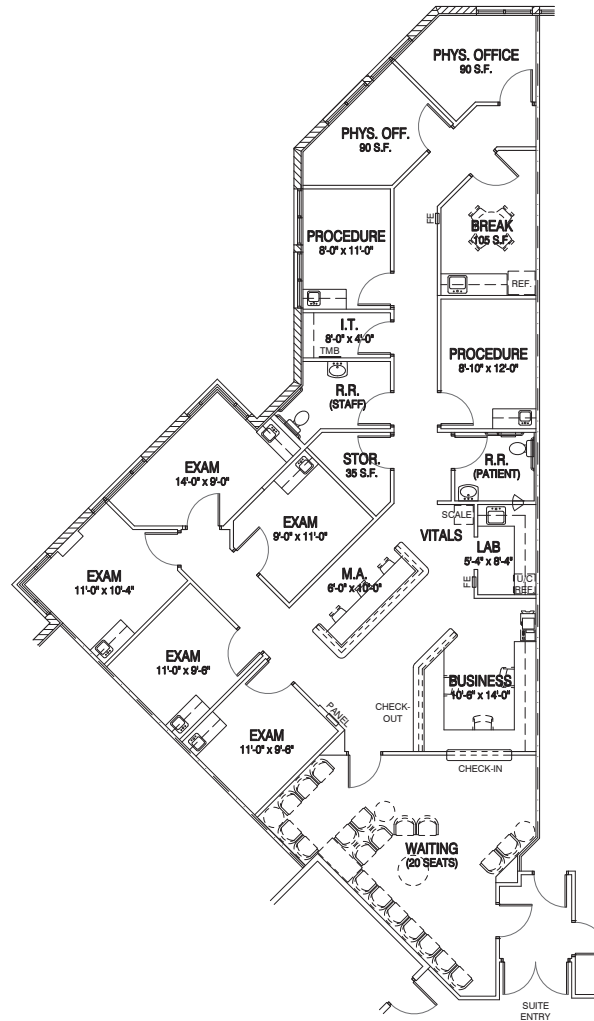

SHEA MEDICAL PLAZA

7425 E SHEA BLVD, SCOTTSDALE, AZ 85260

FOR LEASE

SUITE 114 - 2,729 SF

AS BUILT

RACHAEL THOMPSON
602.513.5122
rachael.thompson@kidder.com

PERRY GABUZZI
602.513.5116
perry.gabuzzi@kidder.com