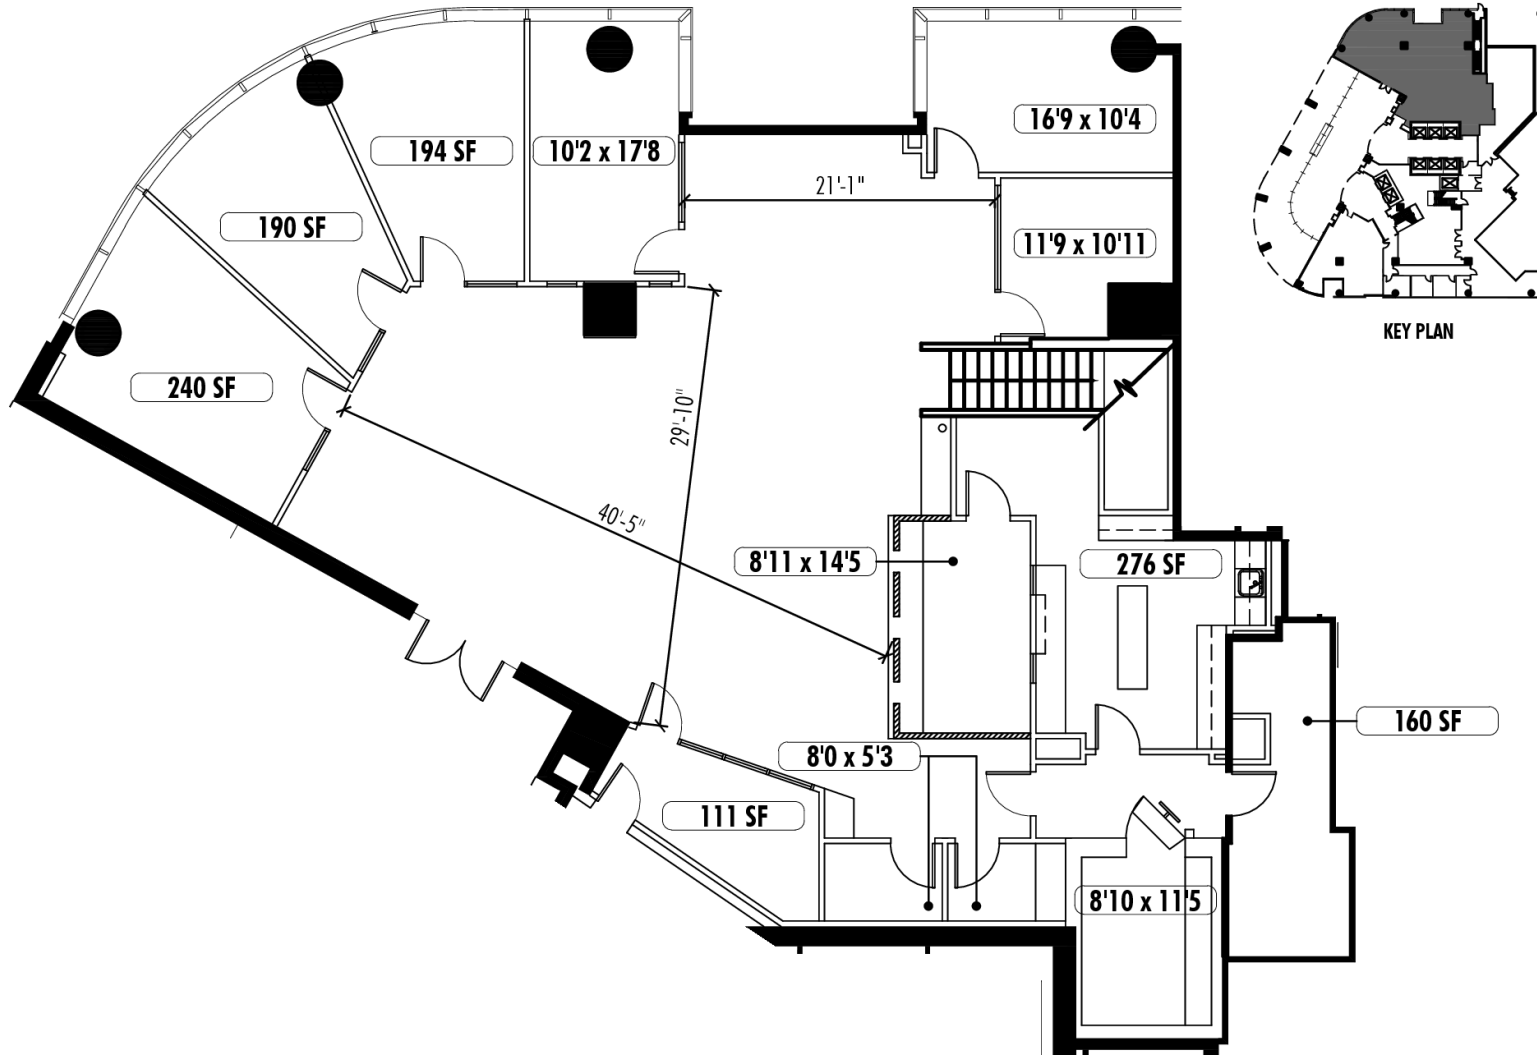

# MIDTOWN PLAZA

## One . Two

Two Midtown: Suite 100 | 4,462 RSF

Michael Howell  
404.926.1640  
mhowell@lpc.com

Alex Port  
404.924.2816  
aport@lpc.com

Gil Russell  
404.519.0671  
grussell@lpc.com