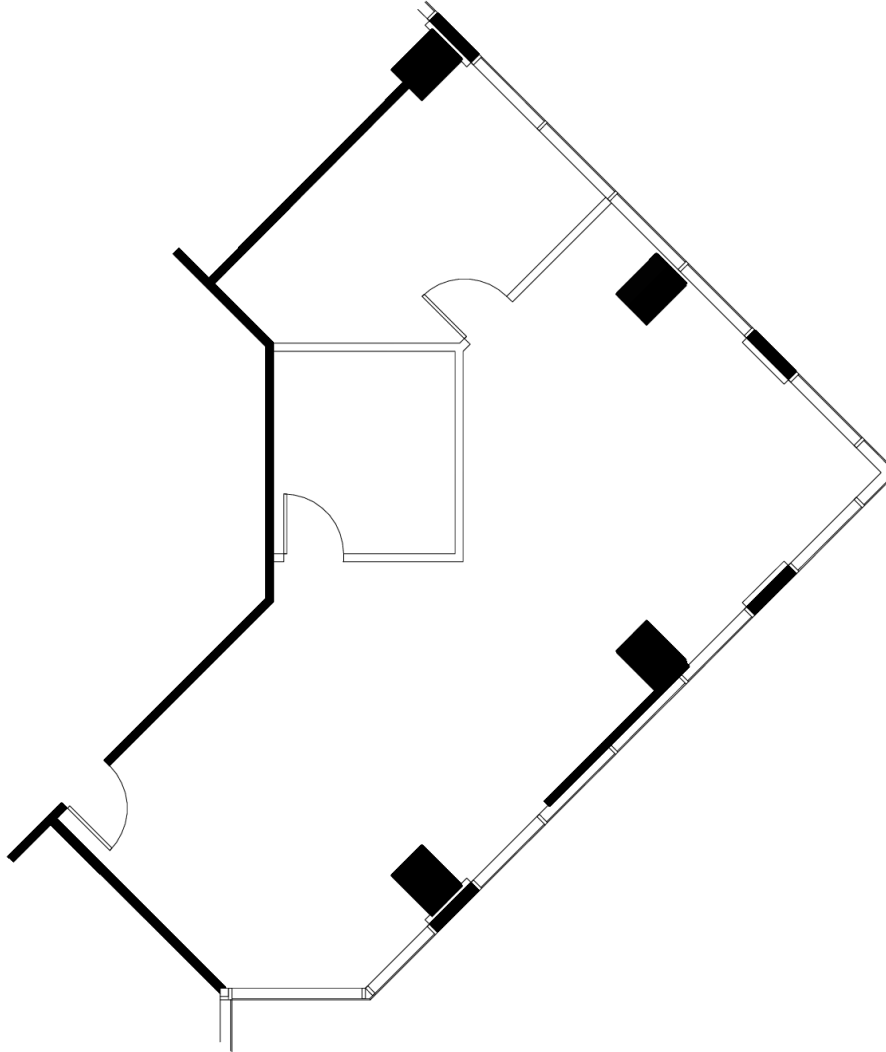

PEACHTREE

Suite 240 | 1,652 RSF

KEY PLAN

Michael Howell	Hunter Henritze	Gil Russell
404.926.1640	404.924.2819	404.519.0671
mhowell@lpc.com	hhenritze@lpc.com	grussell@lpc.com

Lincoln