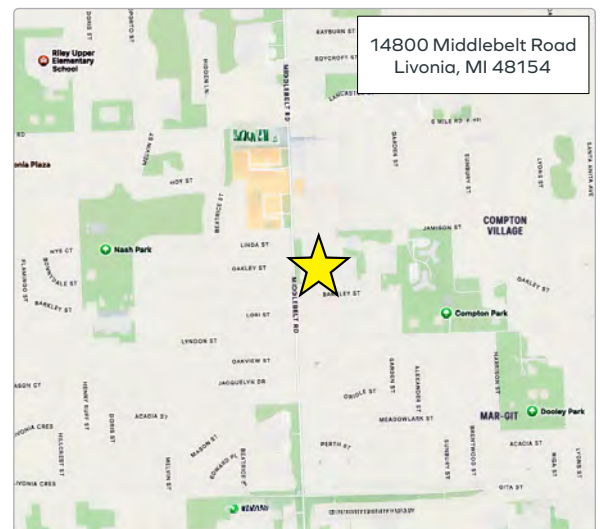

Sales / Lease Information

CHARLES HOWARD
248.821.7722
Charles.Howard@transwestern.com

JAKE CINTI
212.537.0352
jcinti@openregroup.com

ESHAAN GANDHI
212.537.7681
egandhi@openregroup.com