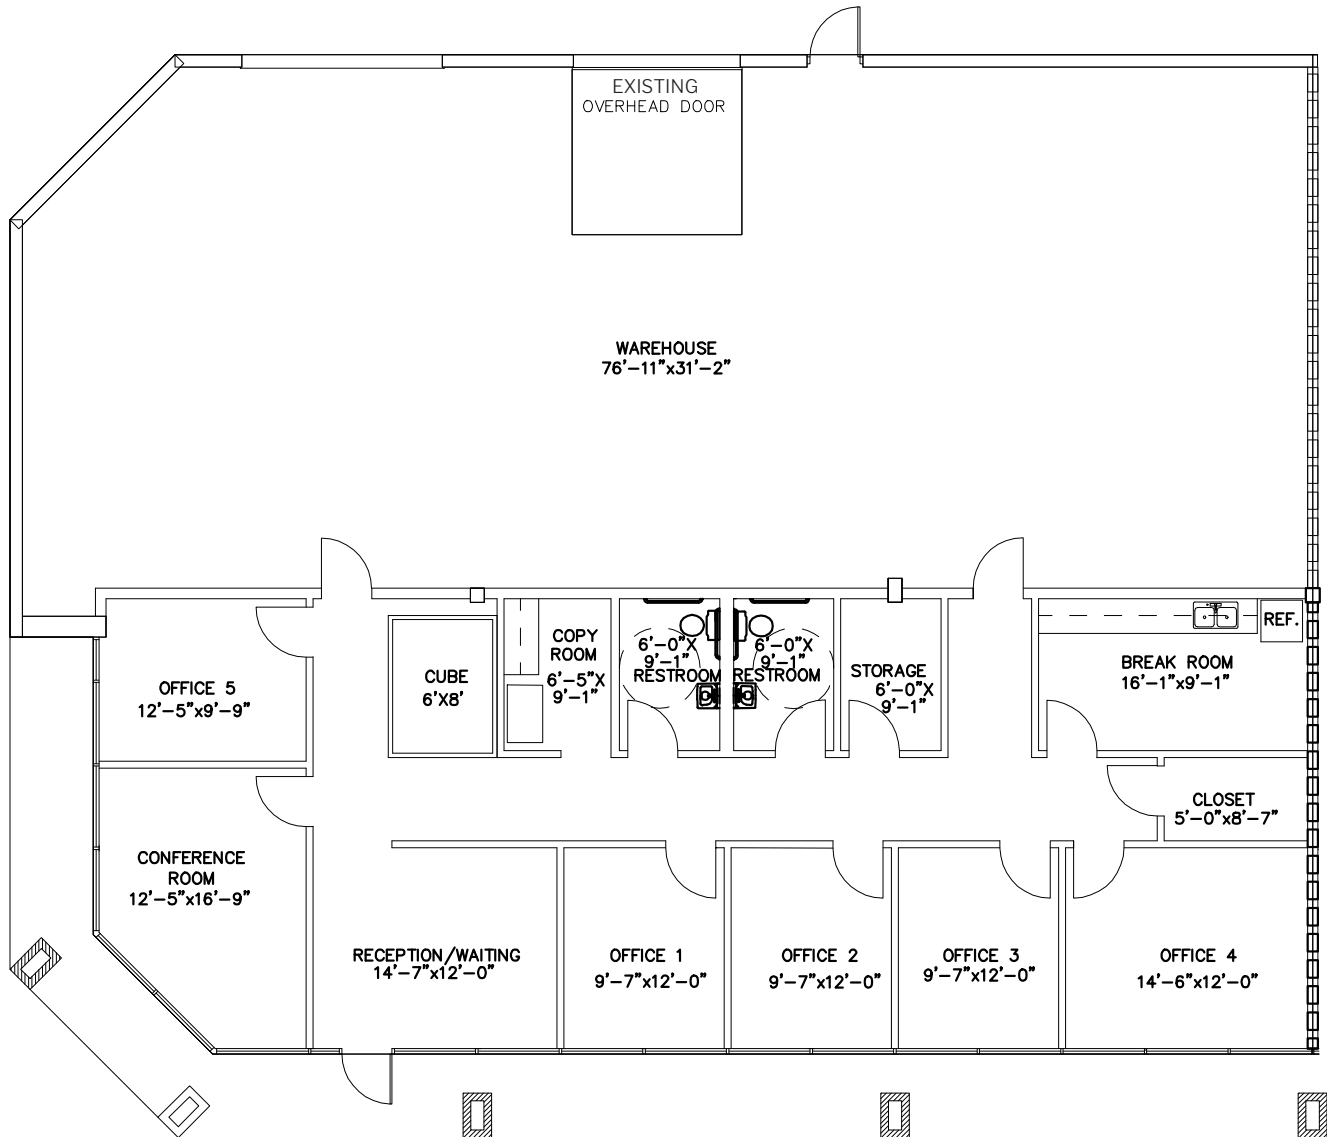

CAMPBELL CREATIVE CENTER

1219 DIGITAL DRIVE, RICHARDSON, TEXAS 75081

Suite 100 - 4,465 sf

Jared Laake

972.776.7045

jlaake@bradford.com

Brian Pafford, CCIM

972.389.9002