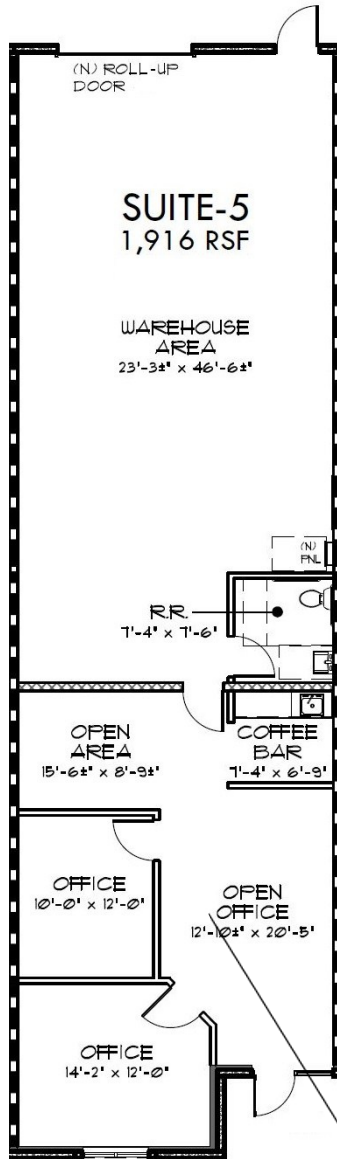

# College Business Park

2315 W. Foothill Blvd., Suite 05, Upland, CA 91786

1,916 RSF starting at \$3,056.44 per month

909.949.2087

phana@ciprealstate.com