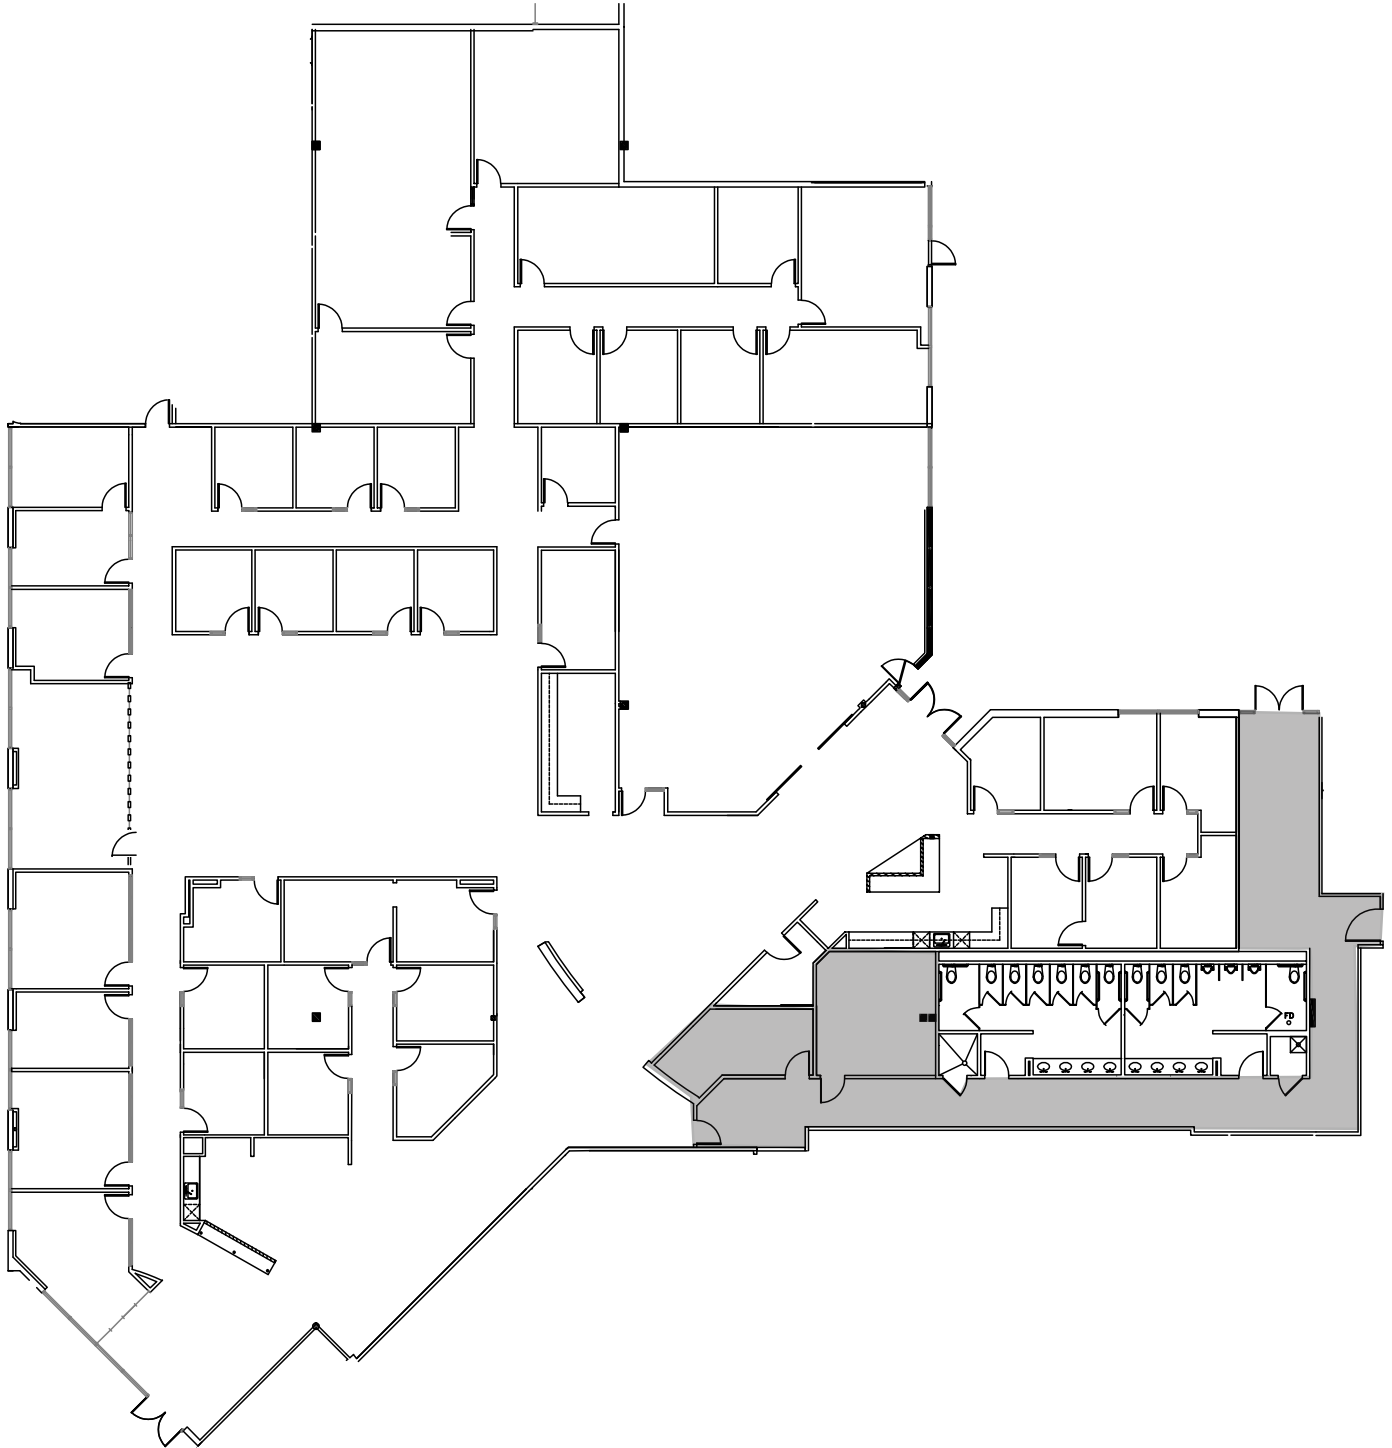

# LAKEVIEW CENTER I

1199 S. BELT LINE ROAD, COPPELL, TX

Suite 103 - 16,269 SF

Jared Laake  
972.776.7045  
jlaake@bradford.com

Richmond Collinsworth  
972.776.7041  
rcollinsworth@bradford.com

Bradford Commercial Real Estate Services  
www.bradford.com