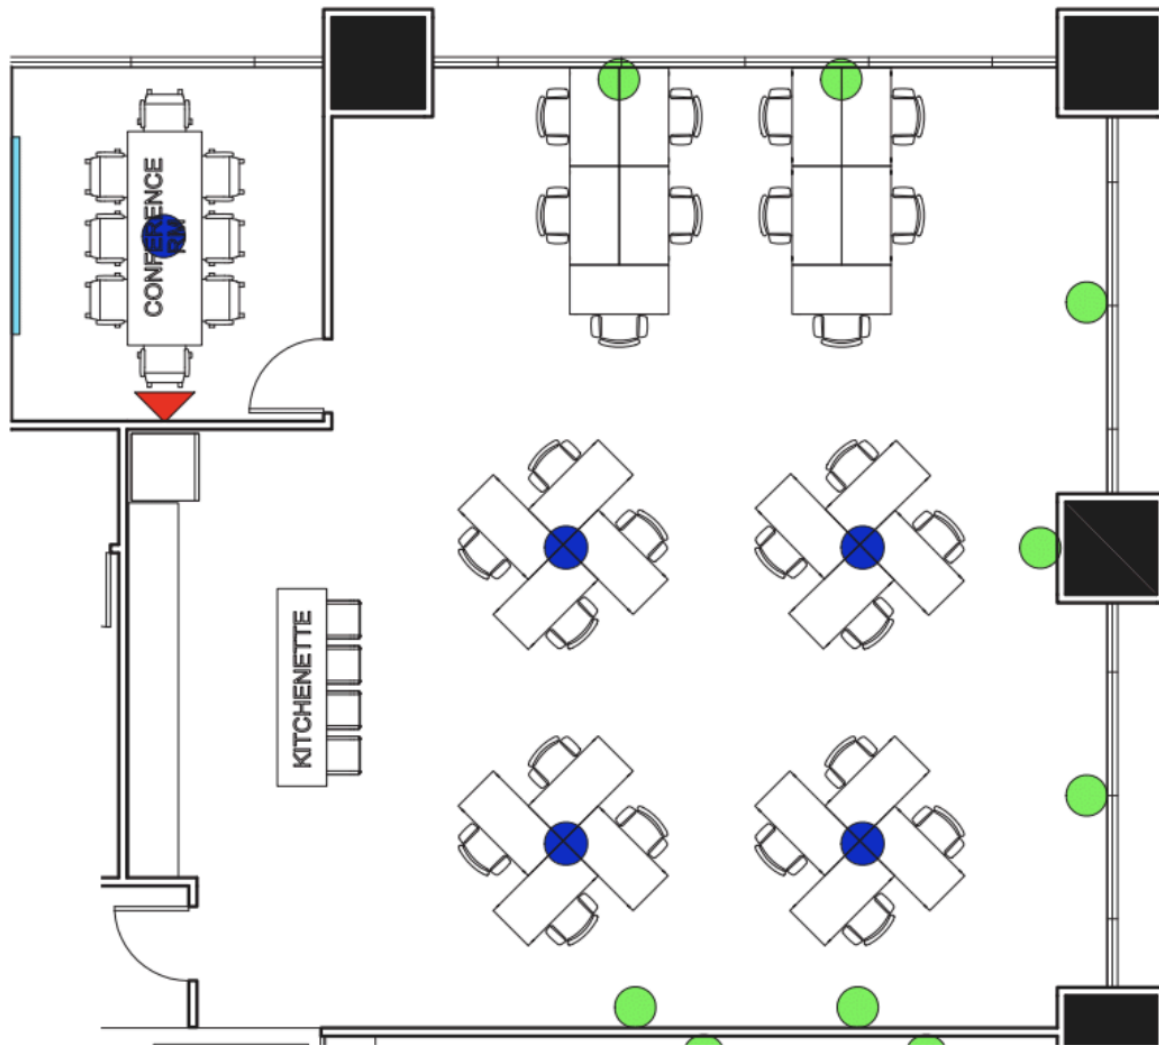

1801

Broadway

Denver, CO 80202

SUITE 1000C - 1,978 RSF

Peak Performance In Every Deal.

Leasing Team (720) 230-3138
info@peakcre.com