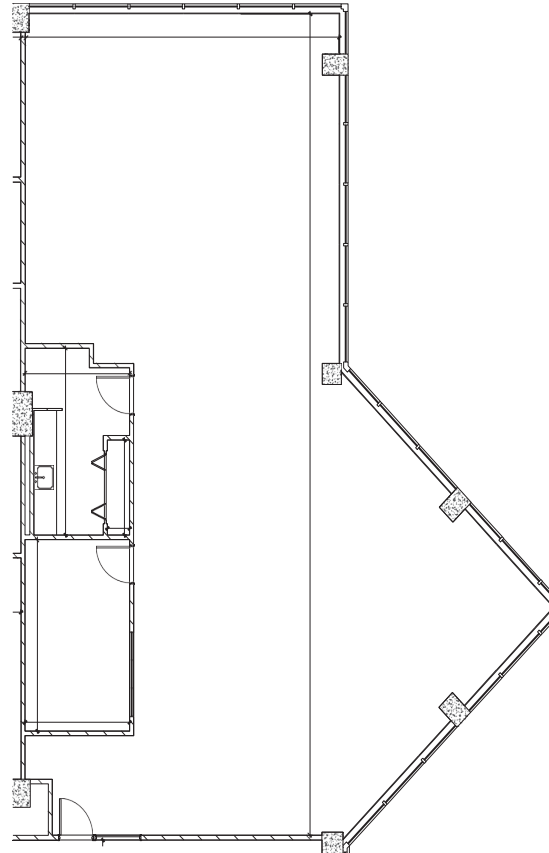

1 BURTON HILLS BLVD.
NASHVILLE, TN 37215

2,869 RSF

 FLOOR 01 - Suite 130E

FOR MORE INFORMATION PLEASE CONTACT:

EAKIN PARTNERS LLC
1201 Demonbreun Street | Suite 1400
Nashville TN 37203
615 . 250 . 1800

TOM HARWELL
tharwell@eakinpartners.com
615 . 425 . 5923