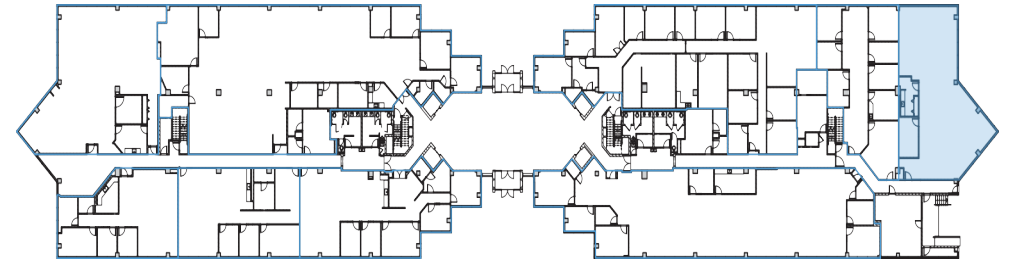

1 BURTON HILLS BLVD.
NASHVILLE, TN 37215

2,869 RSF

 FLOOR 01 - Suite 130E

FOR MORE INFORMATION PLEASE CONTACT:

EAKIN PARTNERS LLC
1201 Demonbreun Street | Suite 1400
Nashville TN 37203
615 . 250 . 1800

TOM HARWELL
tharwell@eakinpartners.com
615 . 425 . 5923