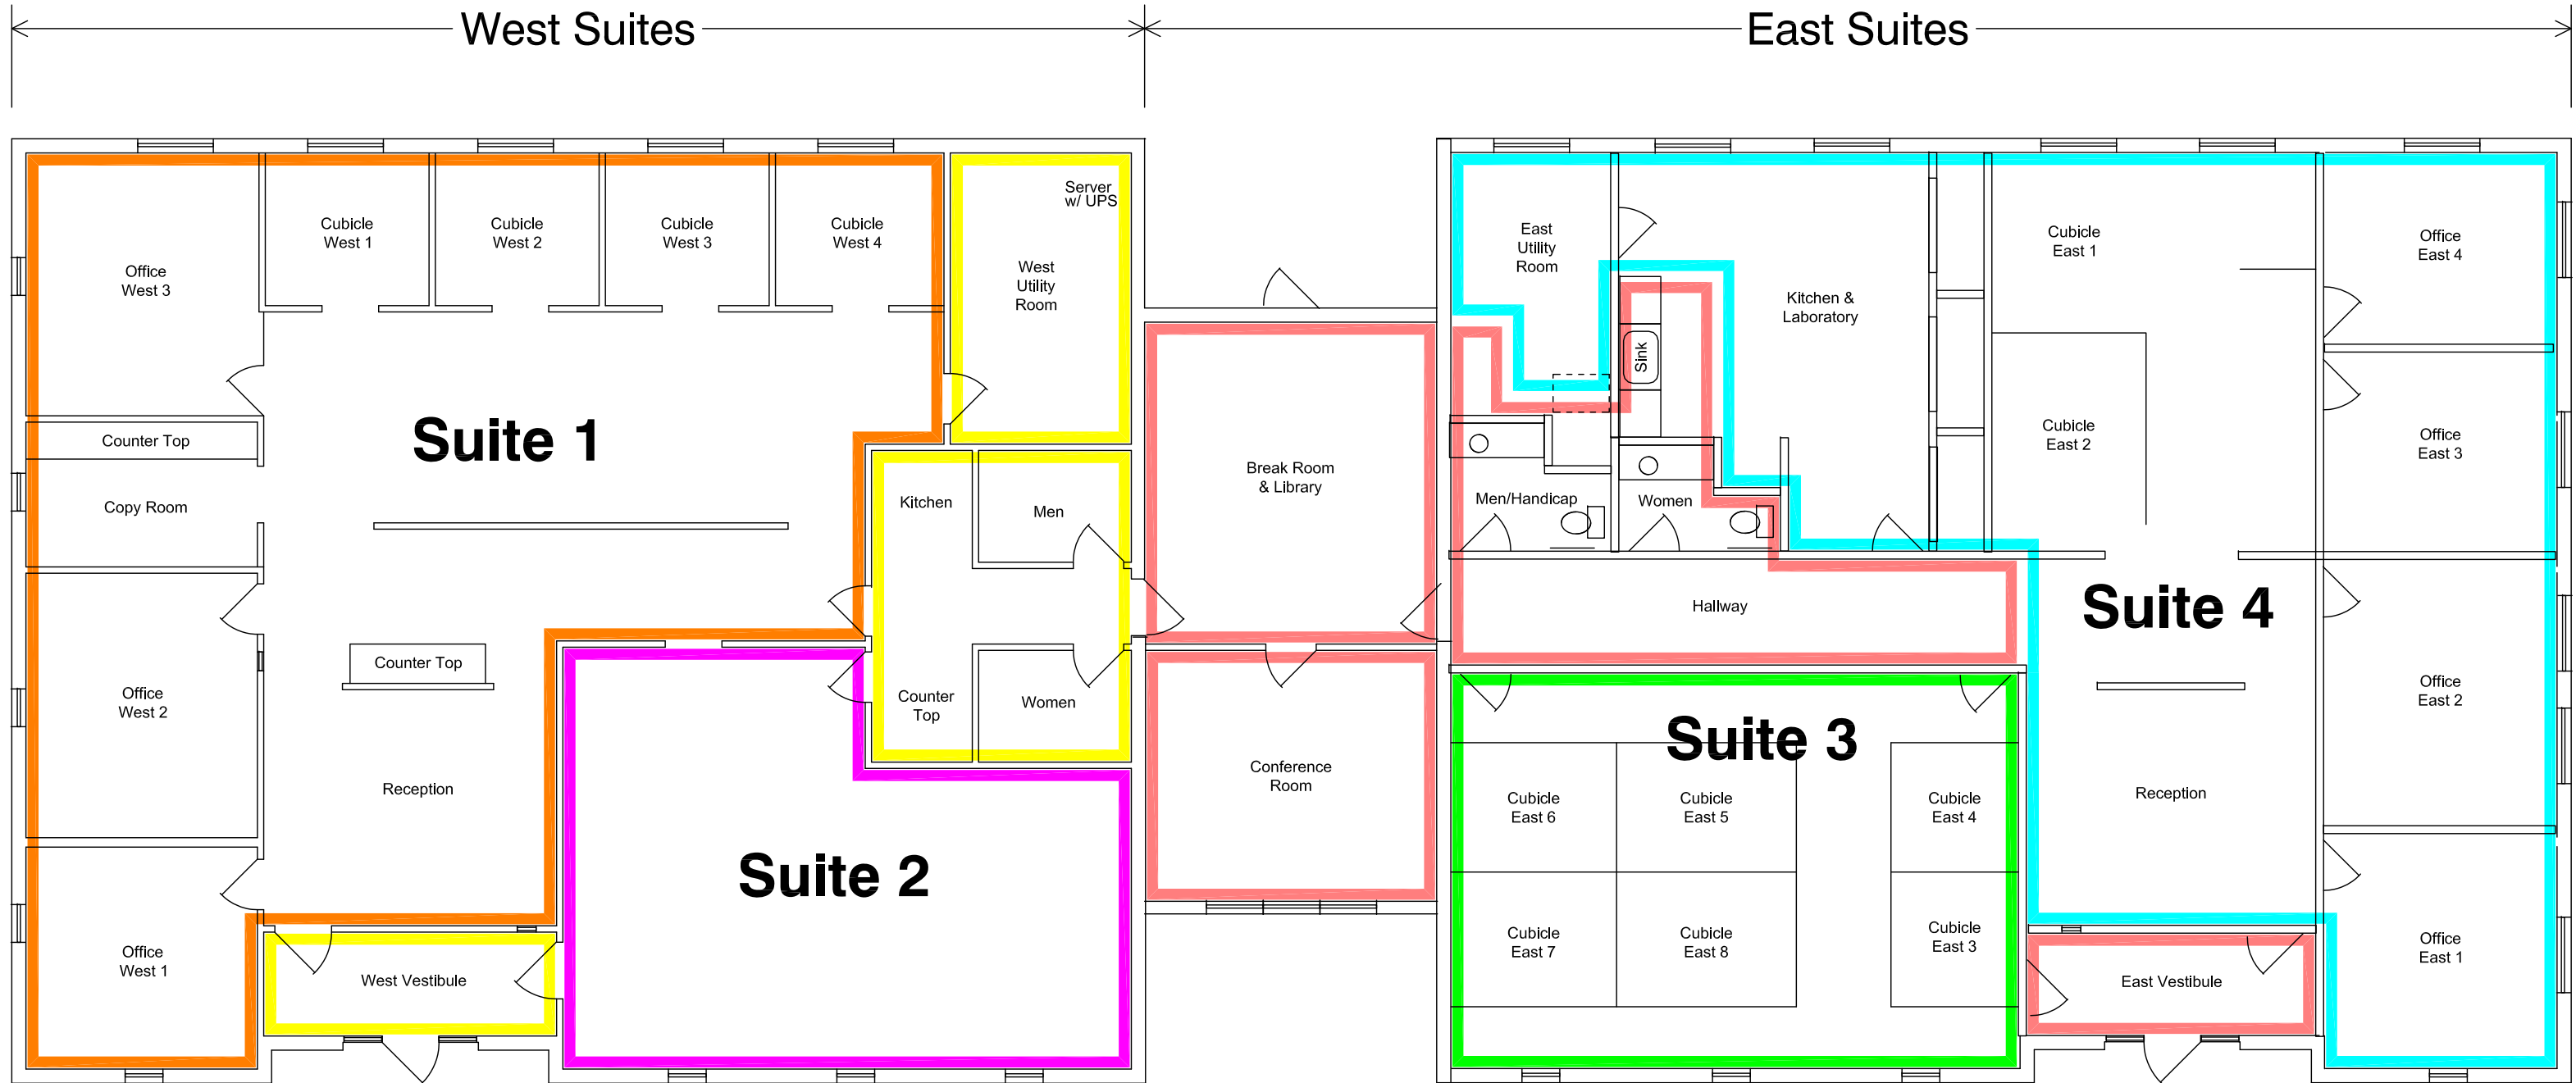

# Exhibit A

1827 sq.ft. — Suite 1  
 625 sq.ft. — Suite 2  
 507 sq.ft. — Shared facilities for Suites 1 & 2

675 sq.ft. — Suite 3  
 1821 sq.ft. — Suite 4  
 983 sq.ft. — Shared facilities for Suites 3 & 4

**Burr Oak Office Suites**  
**550 N. Burr Oak Avenue**  
**Oregon, WI 53575**