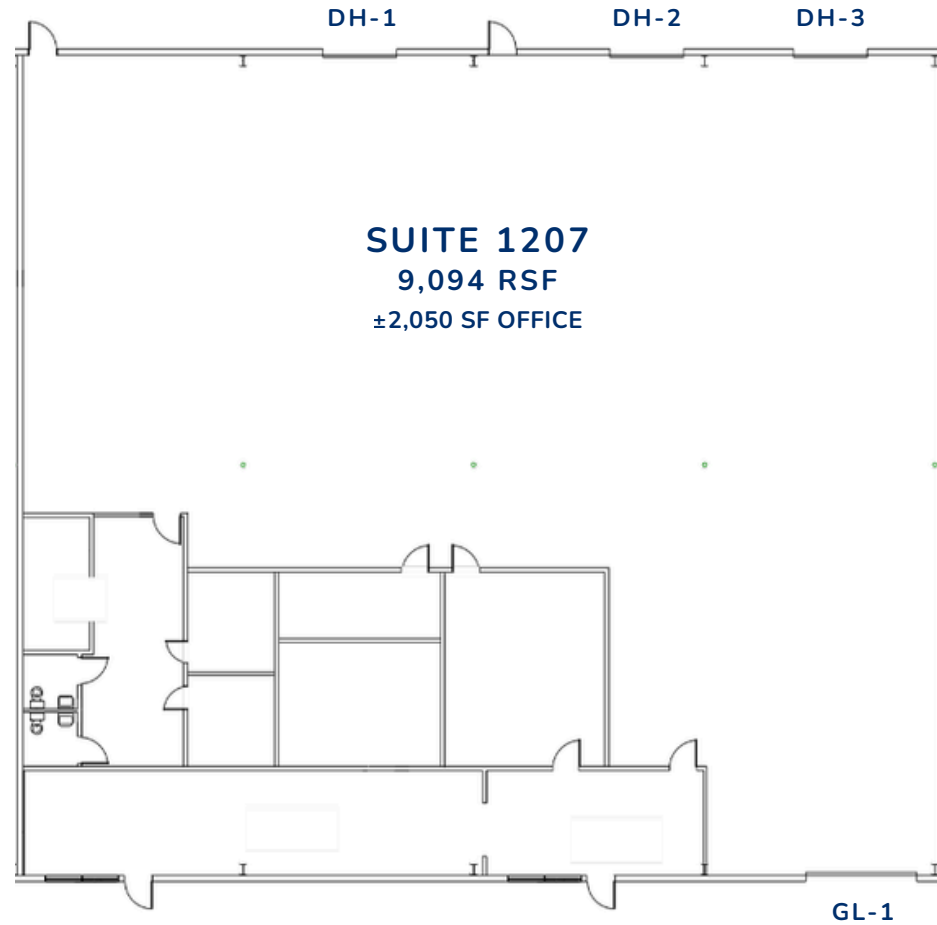

SUITE 1207

9,094 RSF

AVAILABLE: IMMEDIATELY

± 22% OFFICE

CLEAR HEIGHT: 21'

CROSS DOCK
3 DOCK HIGH
1 DRIVE - IN

POWER: 400 AMPS

SPRINKLERS: YES

MAKE-READY COMPLETE