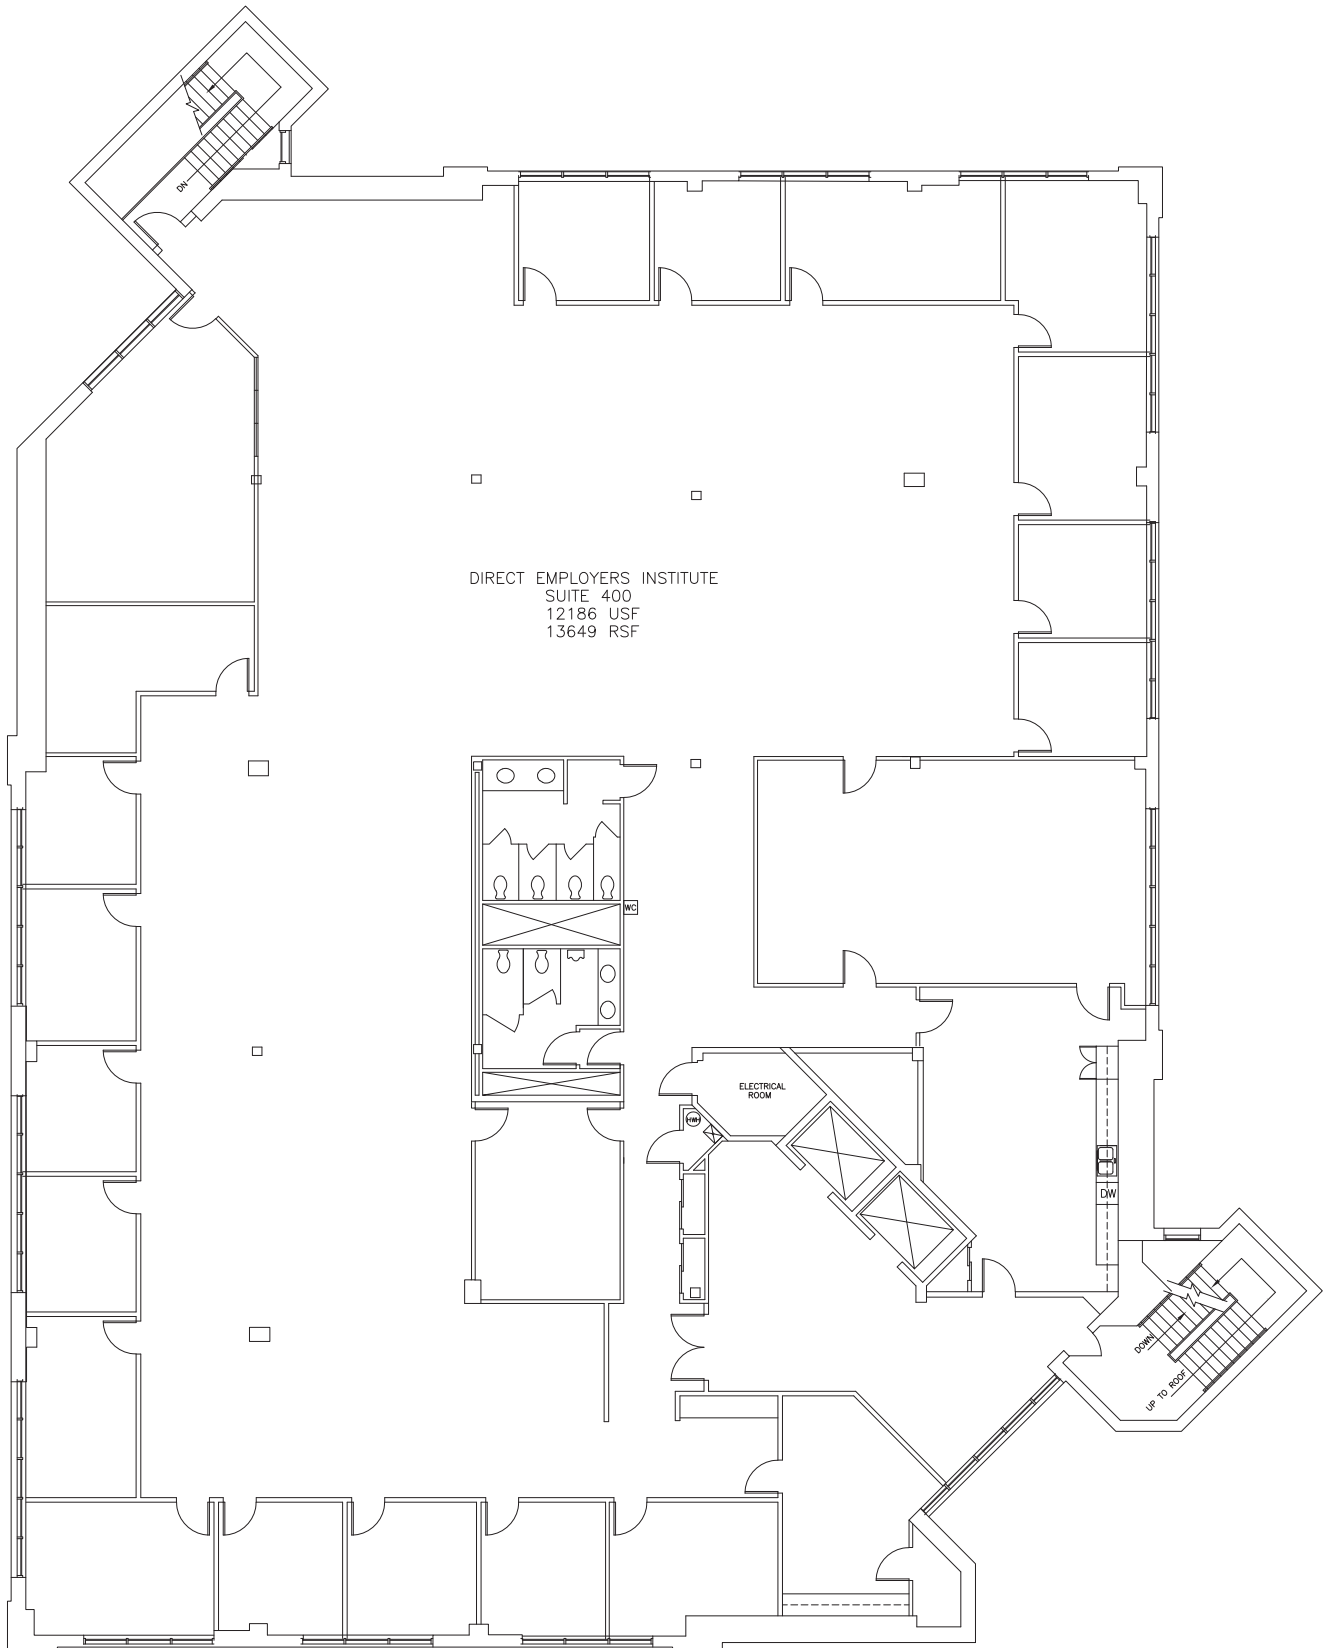

SCALE: 1/8" = 1'-0"

PARKSTONE
 BUILDING II
 9100 NORTH PURDUE ROAD

1ST FLOOR

UPDATED 8-25-25

SCALE: 1/8" = 1'-0"

PARKSTONE
 BUILDING II
 9100 NORTH PURDUE ROAD

2ND FLOOR

UPDATED 8-25-25

SCALE: 1/8" = 1'-0"

PARKSTONE
 BUILDING II
 9100 NORTH PURDUE ROAD

3RD FLOOR

UPDATED 8-25-25

SCALE: 1/8" = 1'-0"

PARKSTONE
 BUILDING II
 9100 PURDUE ROAD

4TH FLOOR

UPDATED 8-25-25