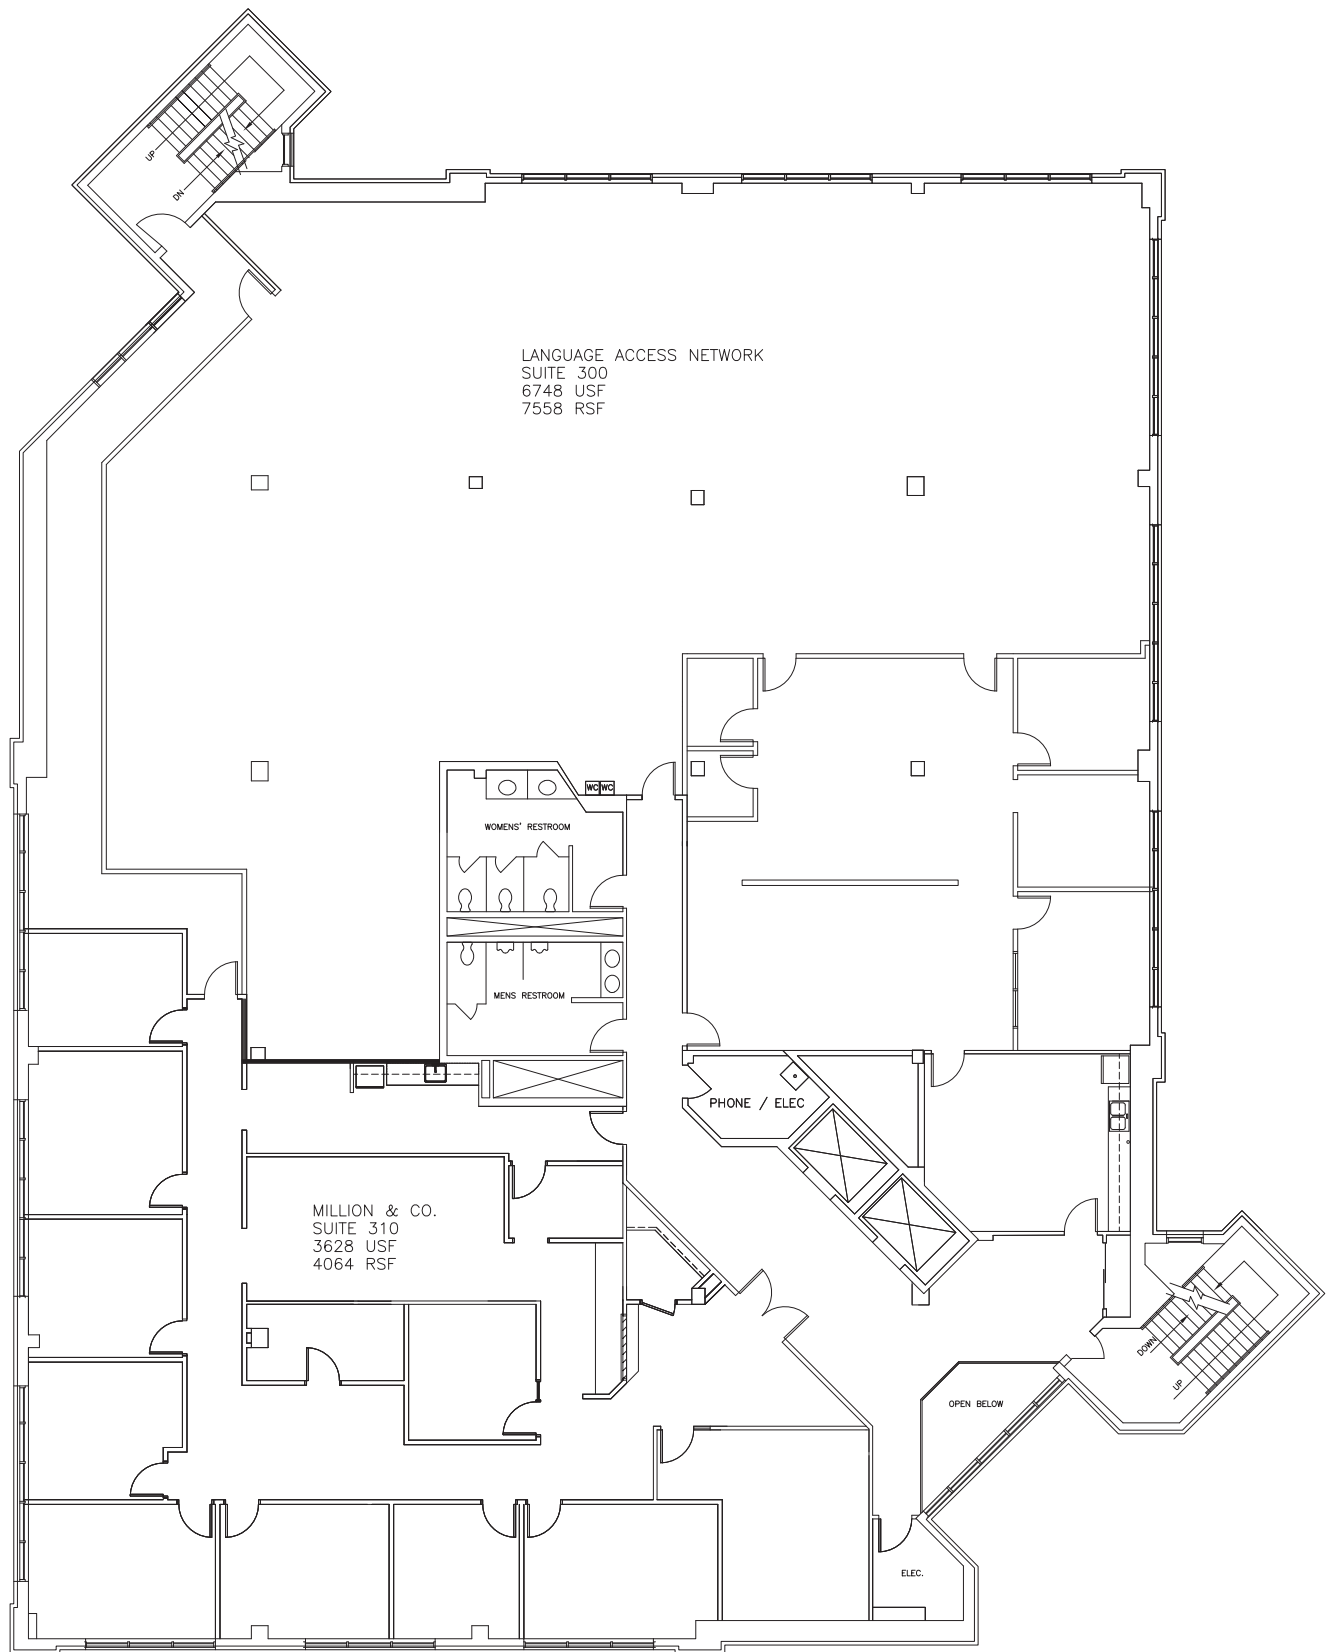

SCALE: 1/8" = 1'-0"

PARKSTONE
 BUILDING II
 9100 NORTH PURDUE ROAD

1ST FLOOR

UPDATED 8-25-25

SCALE: 1/8" = 1'-0"

PARKSTONE
 BUILDING II
 9100 NORTH PURDUE ROAD

2ND FLOOR

UPDATED 8-25-25

SCALE: 1/8" = 1'-0"

PARKSTONE
 BUILDING II
 9100 NORTH PURDUE ROAD

3RD FLOOR

UPDATED 8-25-25

SCALE: 1/8" = 1'-0"

PARKSTONE
 BUILDING II
 9100 PURDUE ROAD

4TH FLOOR

UPDATED 8-25-25