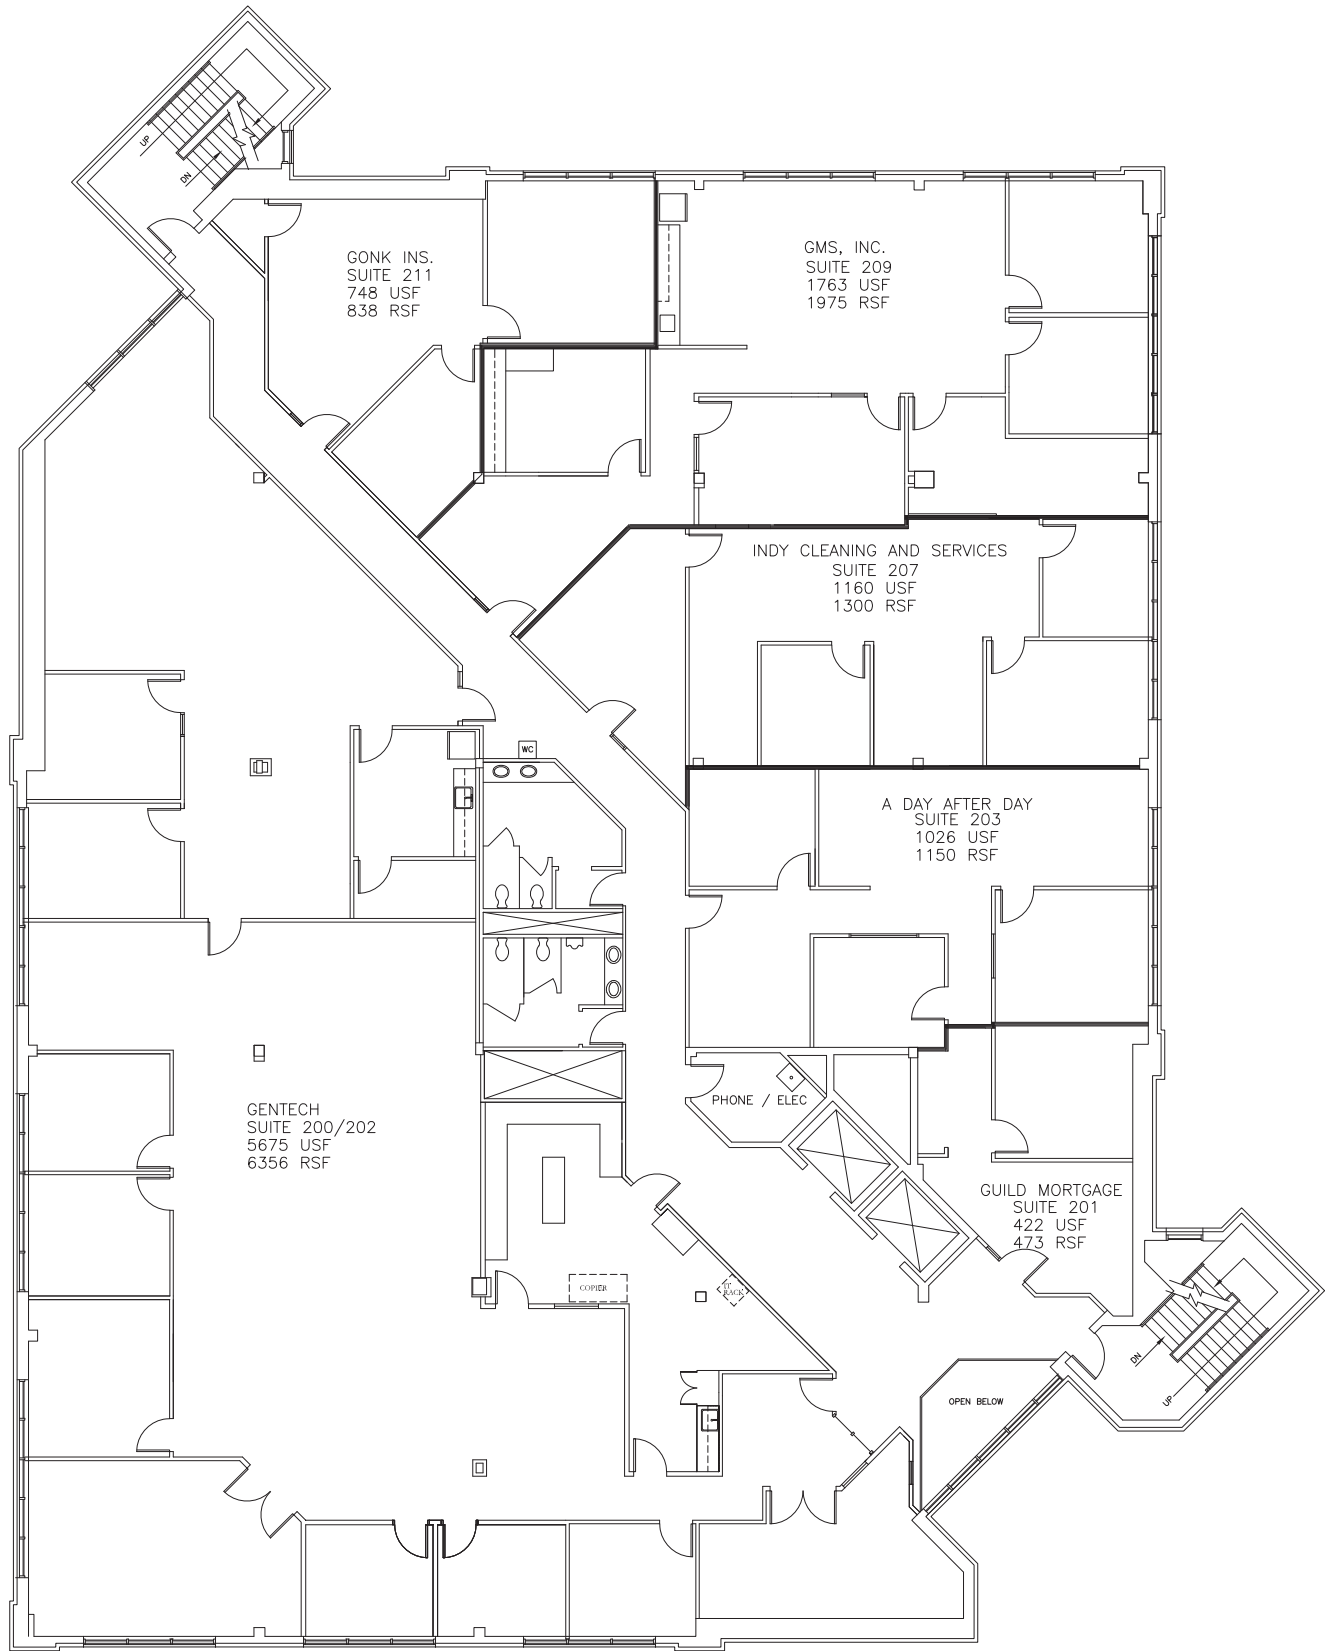

SCALE: 1/8" = 1'-0"

PARKSTONE
 BUILDING II
 9100 NORTH PURDUE ROAD

1ST FLOOR

UPDATED 8-25-25

SCALE: 1/8" = 1'-0"

PARKSTONE
 BUILDING II
 9100 NORTH PURDUE ROAD

2ND FLOOR

UPDATED 8-25-25

SCALE: 1/8" = 1'-0"

PARKSTONE
 BUILDING II
 9100 NORTH PURDUE ROAD

3RD FLOOR

UPDATED 8-25-25

SCALE: 1/8" = 1'-0"

PARKSTONE
 BUILDING II
 9100 PURDUE ROAD

4TH FLOOR

UPDATED 8-25-25