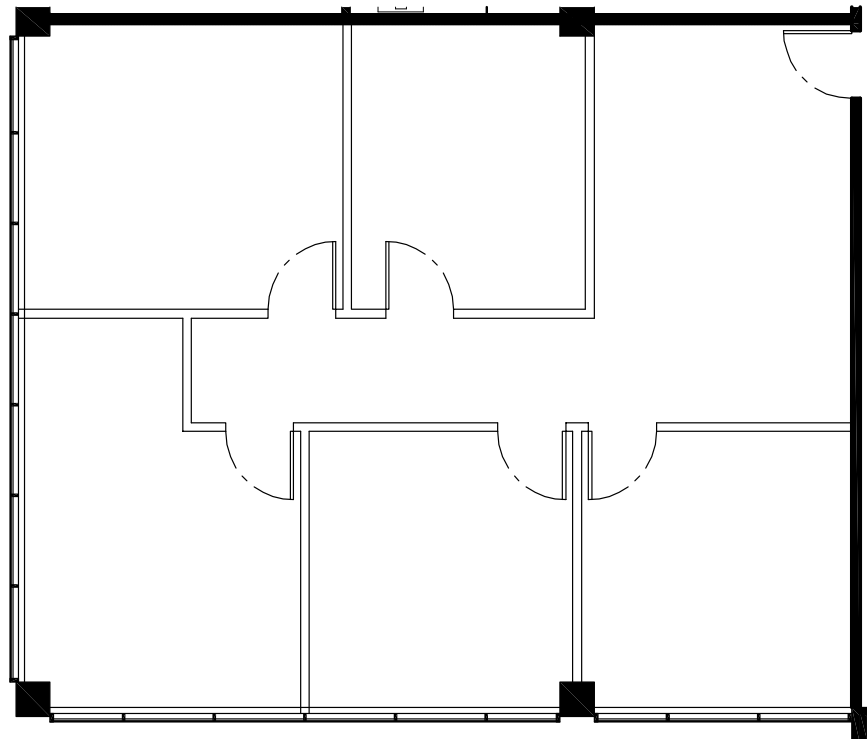

Powers Ferry Landing West

6425 - SUITE 198

1,305 RSF

LEASING INFORMATION:

Jennifer Koontz jkoontz@popeandland.com | Frances Land Klee fland@popeandland.com | 770.980.0808 | popeandland.com