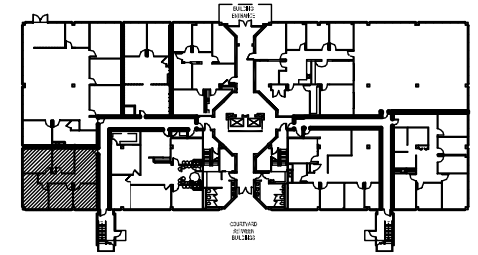

Powers Ferry Landing West

6425 - SUITE 198

1,305 RSF

LEASING INFORMATION:

Jennifer Koontz jkoontz@popeandland.com | Frances Land Klee fland@popeandland.com | 770.980.0808 | popeandland.com