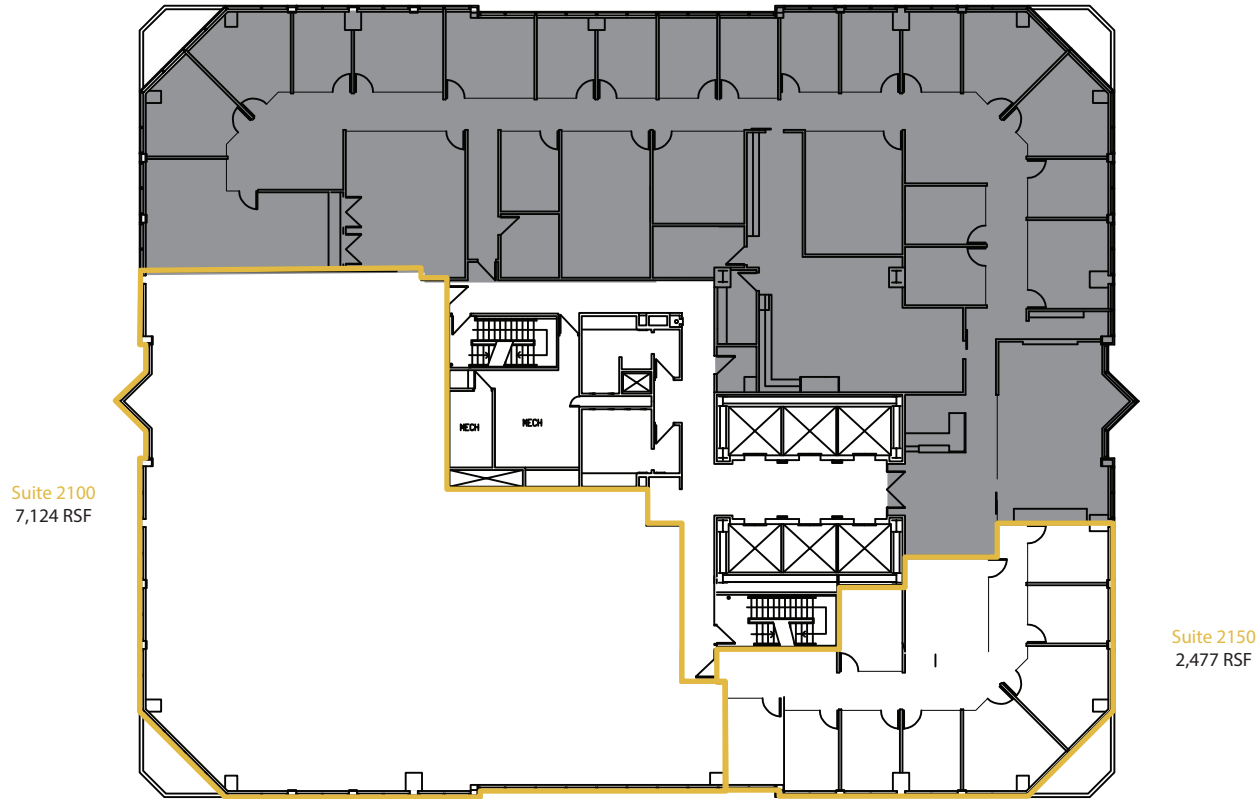

1201 WALNUT

Kansas City, MO 64105

 = VACANT

21st Floor

SCALE: 1/32" = 1'-0"

THE SKYLINE COLLECTION