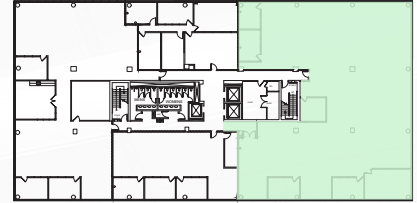

SOMERSET

4505 & 4515 FALLS OF NEUSE RD RALEIGH NC 27609

South (4505)

Suite 450: 9,348 RSF

key