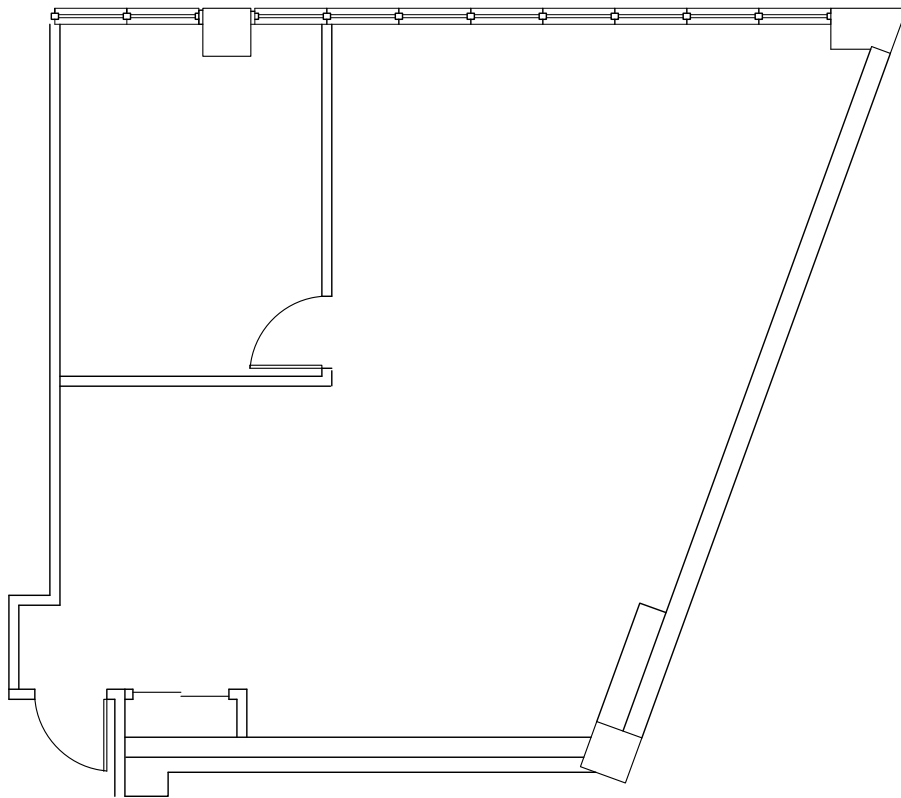

GREGG JORDAN & ASSOCIATES

1330 CENTRE STREET
NEWTON CENTER, MA 02459
TEL.: (617) 527-1800

1320 CENTRE STREET, NEWTON CENTER, MA
FIRST FLOOR, SUITE 103
1,113 SF

SCALE: 1/8" = 1'-0"
10/04