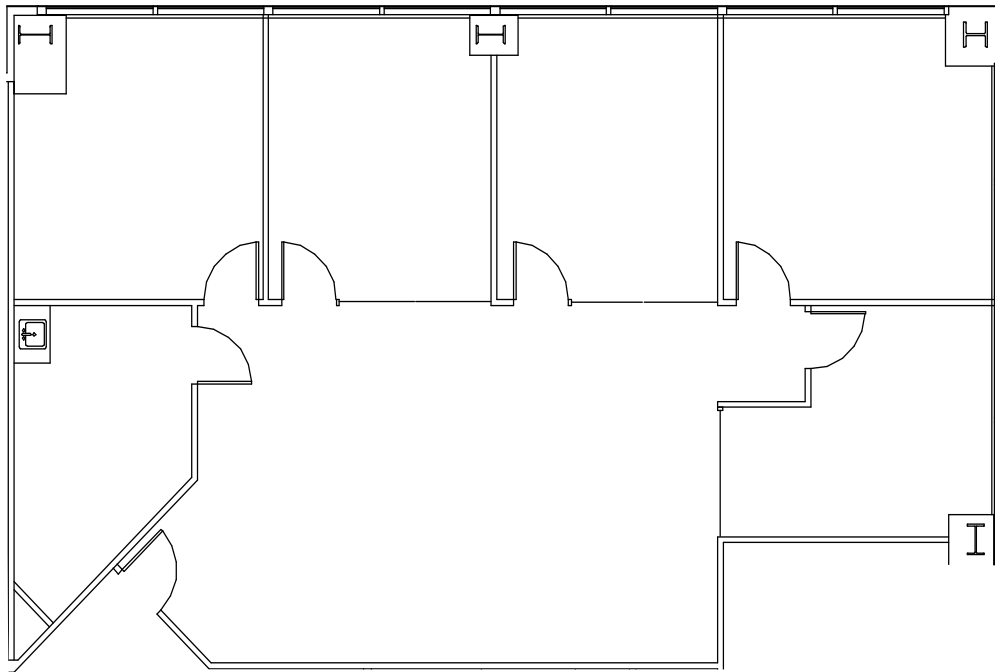

SUITE 360

±2,153 SF | AVAILABLE NOW

5 Private Offices

Breakroom/IT Room

Small Open Area For Desks

MISSION
CITY CENTER

SEAN TOOMEY

+1 408 219 8858
sean.toomey@jll.com
RE Lic#: 01350215