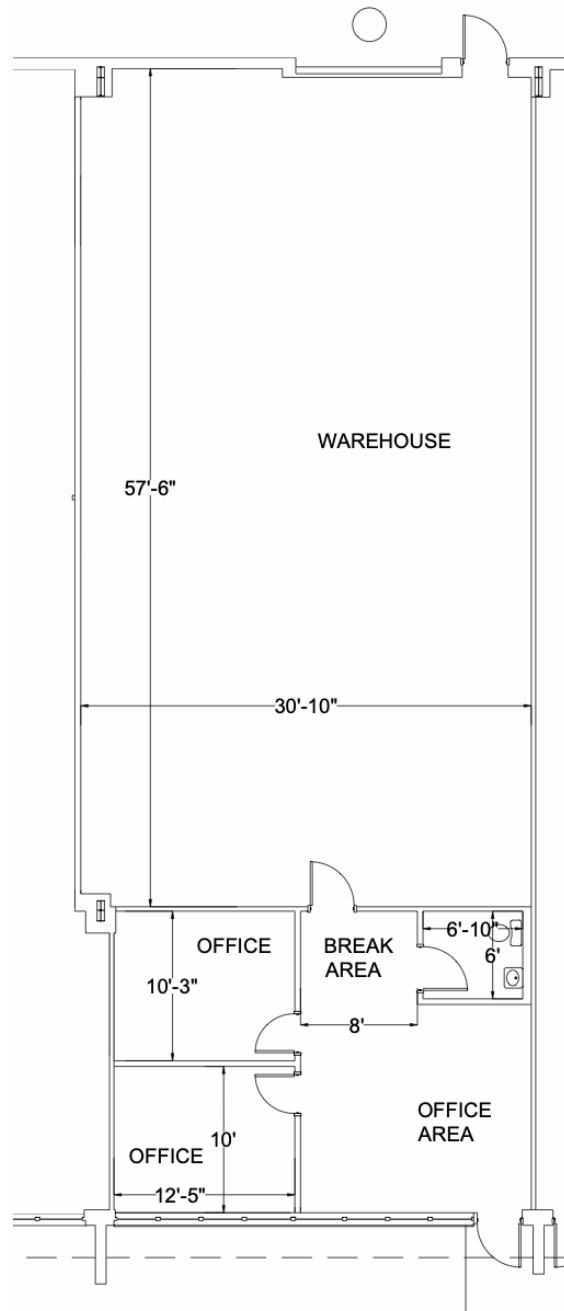

6712 Benjamin Road, Tampa, FL

Suite 300: 2,452 RSF

For more information:

Kelli Hatton
+1 813.454.1619
khatton@naiburnsscalo.com

Coy Lowrey
+1 813.215.8168
clowrey@naiburnsscalo.com

5201 W Kennedy Blvd, Suite 925
Tampa, FL
+1 813.815.8360