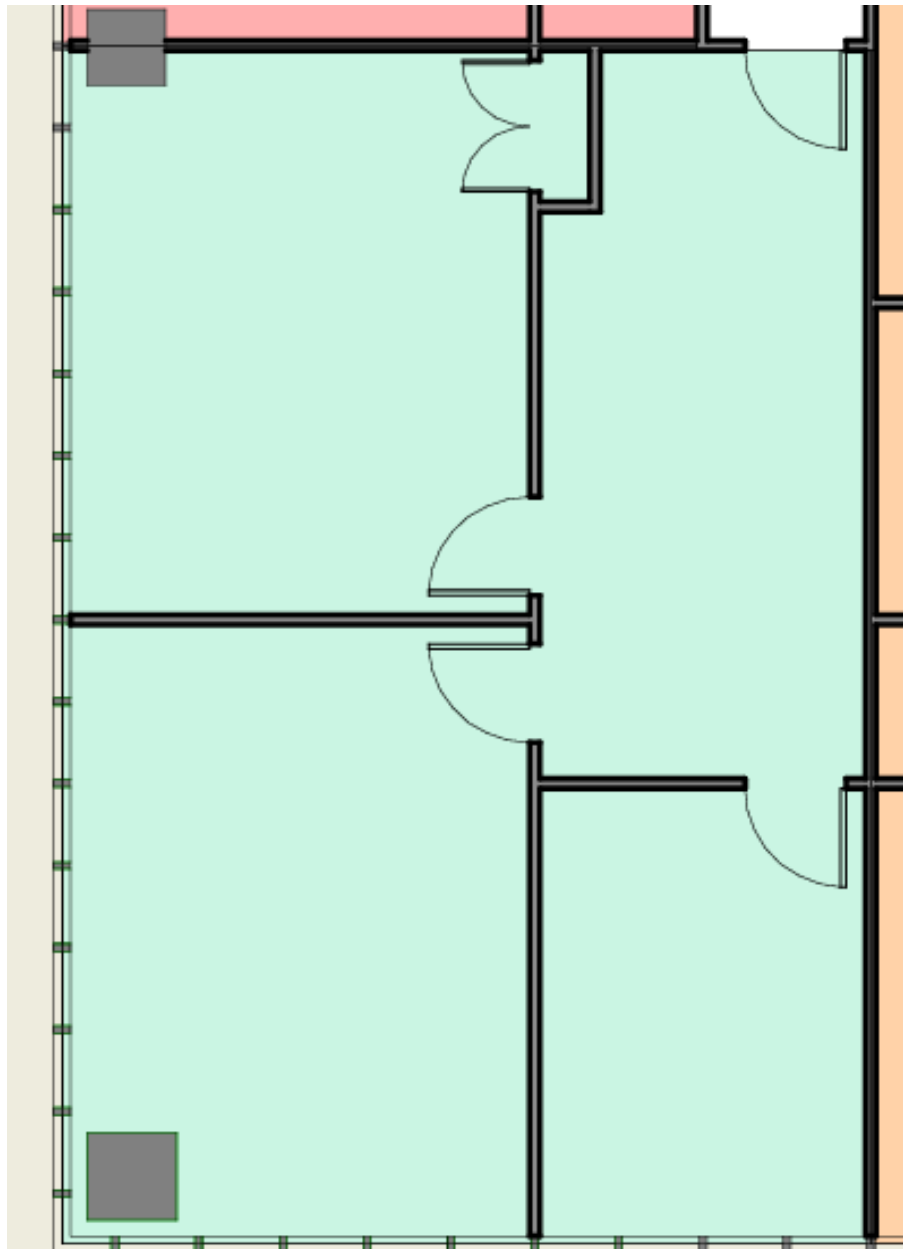

ORLEANS TOWER

Suite 2010 (1,010 RSF)

OCCUPIED

SUITE 2010

1,010 RSF