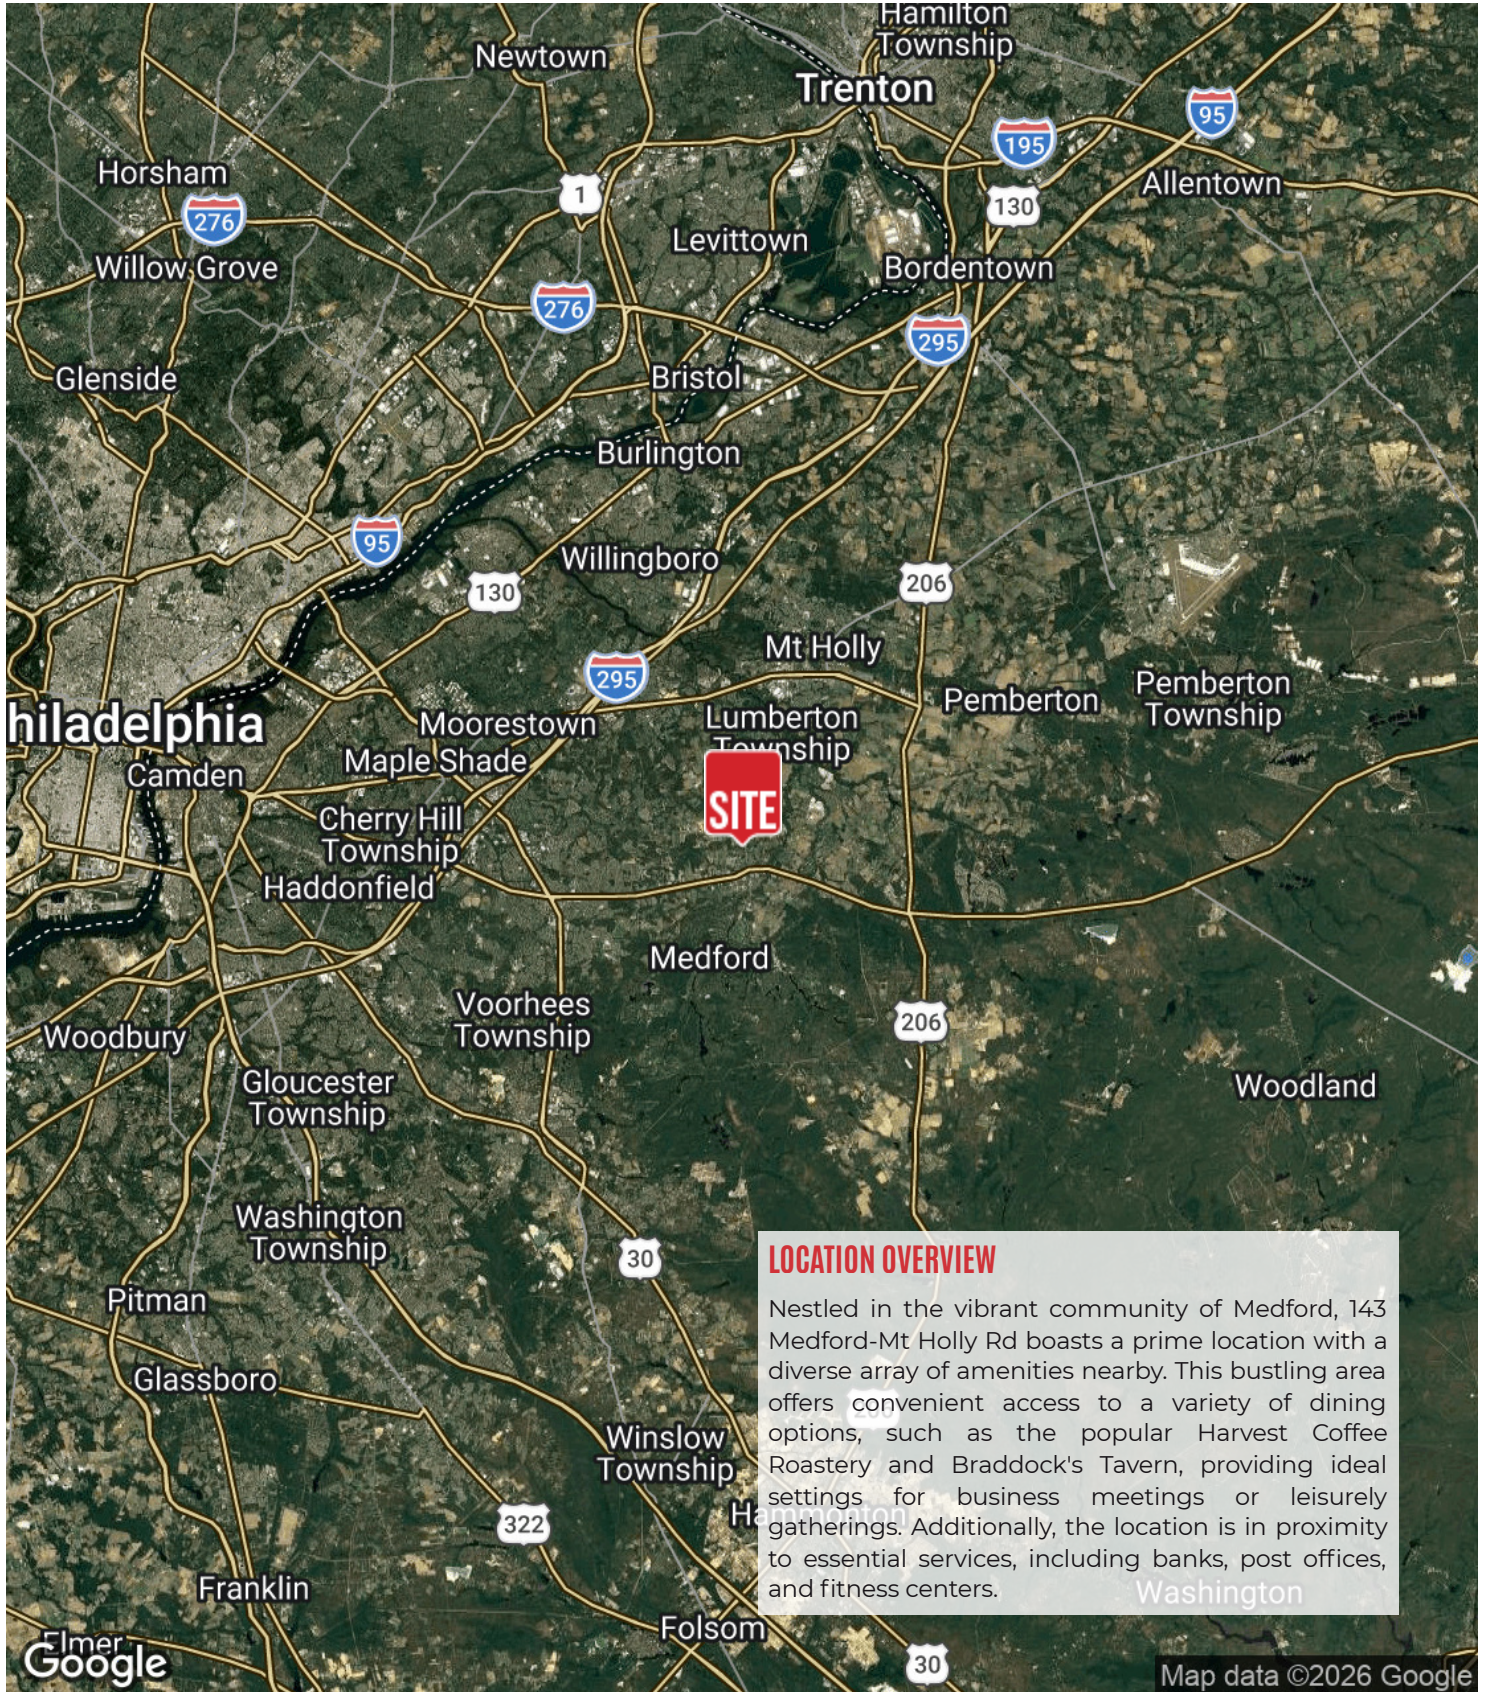

CONTACT

REBECCA TING, SIOR
856.234.9600 x206
rebecca.ting@naimertz.com

JULIE KRONFELD
856.802.6516
julie.kronfeld@naimertz.com