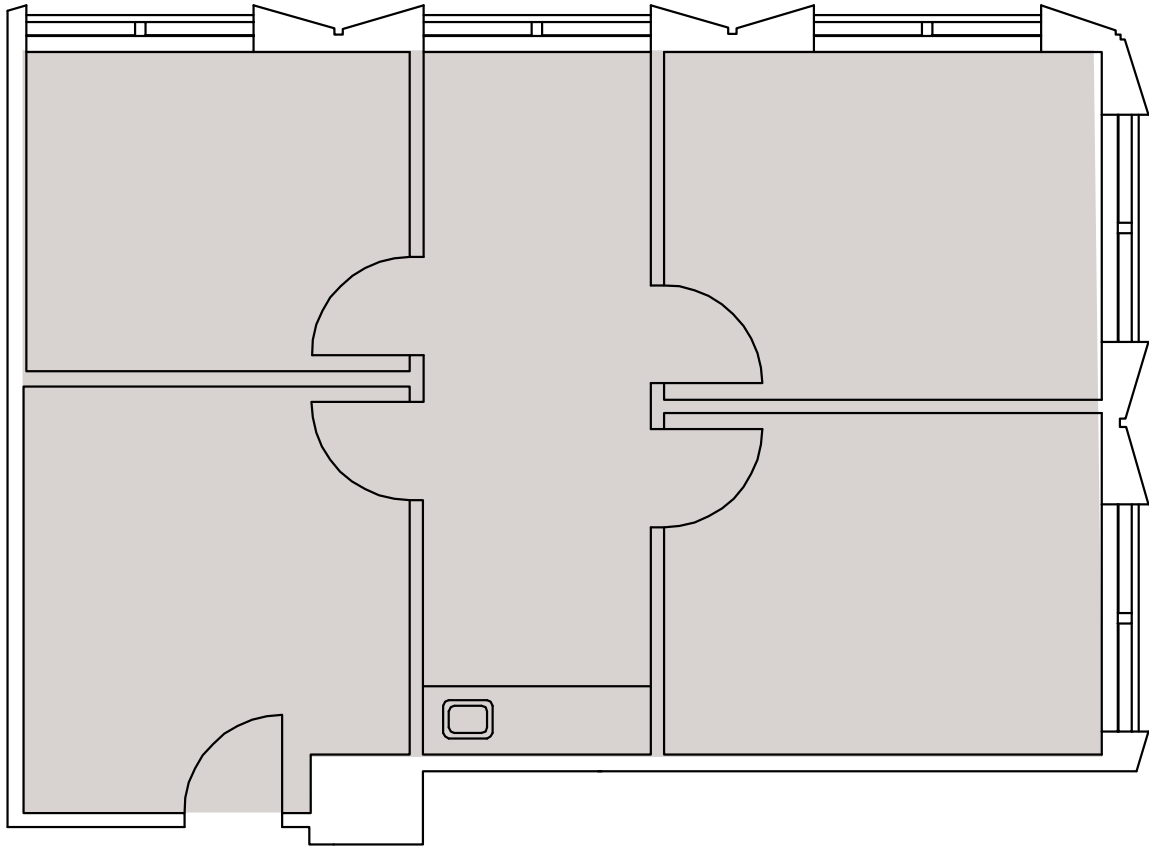

BUCKHEAD CENTER

VILLAGE
DISTRICT

Suite 610

960 SF

2964 Peachtree Road

2964 Peachtree Road

Steve DeVinney | steve.devinney@streamrealty.com | 404.962.8646

Lauren Slappey | lauren.slappey@streamrealty.com | 404.962.8639