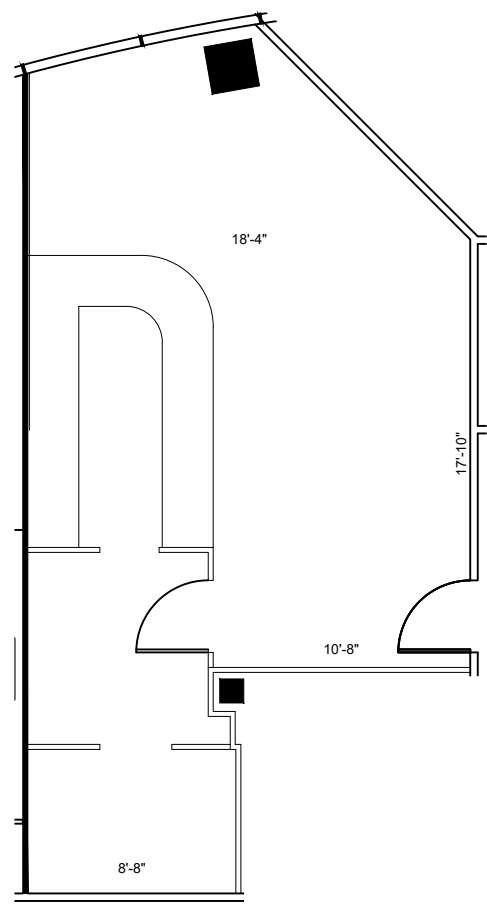

SUITE 140
677 NRA

1 FLOOR PLAN
SCALE: 1/8"=1'-0"

FLOOR PLANS MAY NOT BE TO SCALE AND MAY NOT REFLECT EXISTING CONDITIONS AND SHALL NOT BE RELIED UPON AS SUCH THESE DRAWINGS ARE DESIGN INTENT AND ARE AN EXHIBIT TO THE LEASE