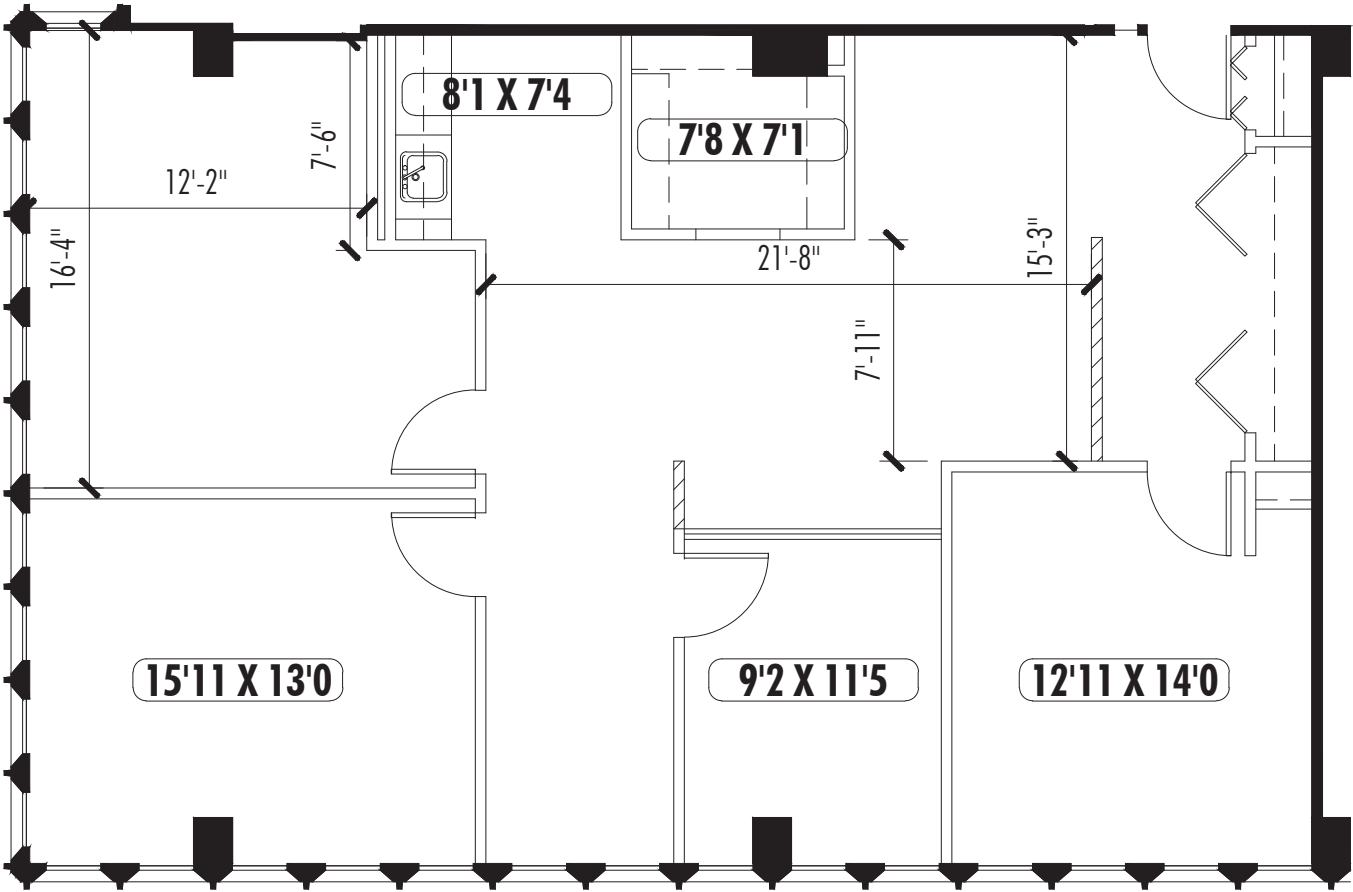

TOWER 229, SUITE 1105

1,599 RSF

KEY PLAN

PEACHTREE
CENTER