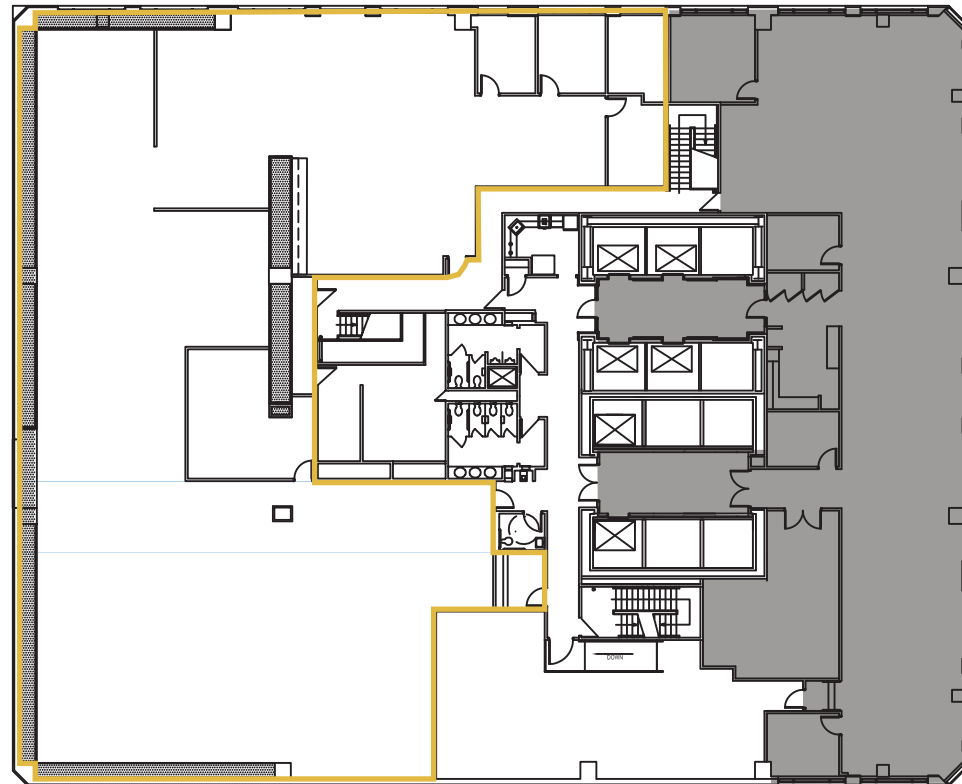

1201 WALNUT

Kansas City, MO 64105

 = VACANT

Suite 650
11,498 RSF

4th Floor

SCALE: 1/32" = 1'-0"

THE SKYLINE COLLECTION