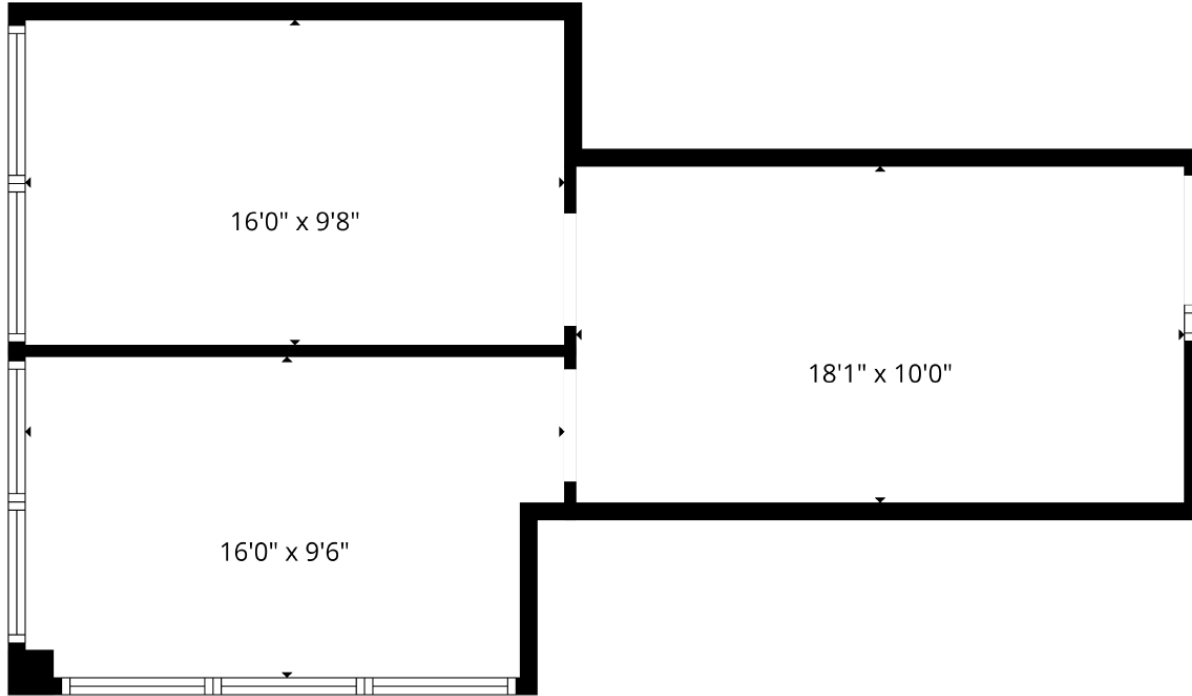

SUITE 105 | 652 SF

1952 McDowell Rd \ Naperville, IL

SPACE NOTES

- First floor office
- Glass entry door
- Office foyer
- Two private offices with windows

RYAN MOEN, SIOR
630.480.6346
RMoen@VersaRES.com

ANGELA WING
630.481.6792
AWing@VersaRES.com