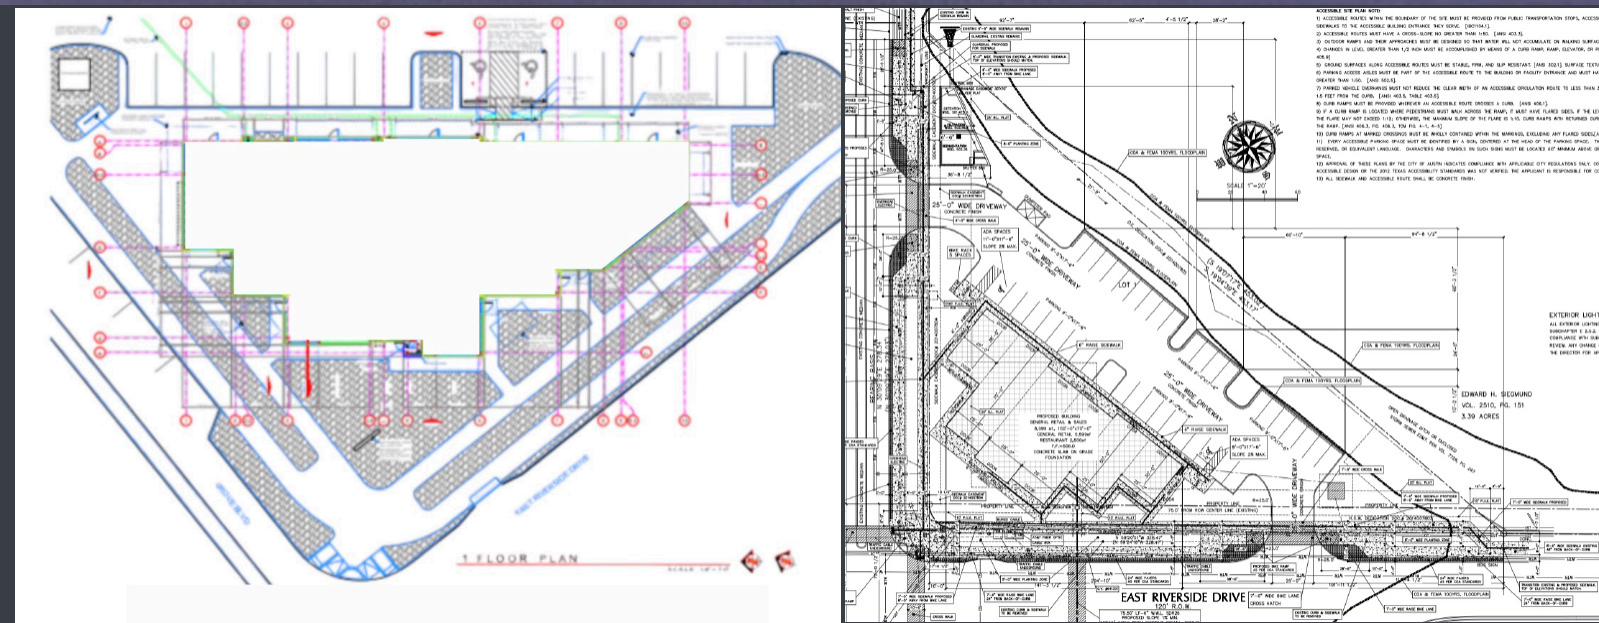

FOR LEASE

Retail Building

Riverside Drive & Grove Blvd
Restaurant & Retail Pad Sites Available

Entire Building or Individual Spaces Available
Restaurant & Retail Available

Beseda Properties

512-971-1616