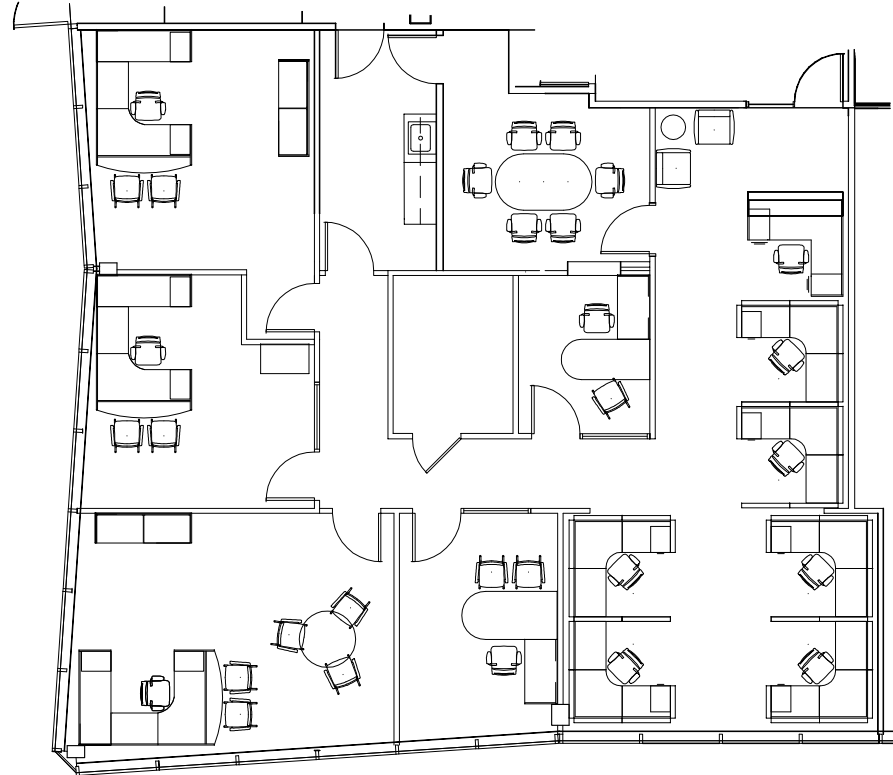

Building I

2333 Waukegan Road

BANNOCKBURN
LAKES

Suite 170 | 2,434 RSF
(Fully furnished)

Floor 1

Chris Cummins

Managing Director
chris.cummins@jll.com
312 399 6903

Julie Koelzer