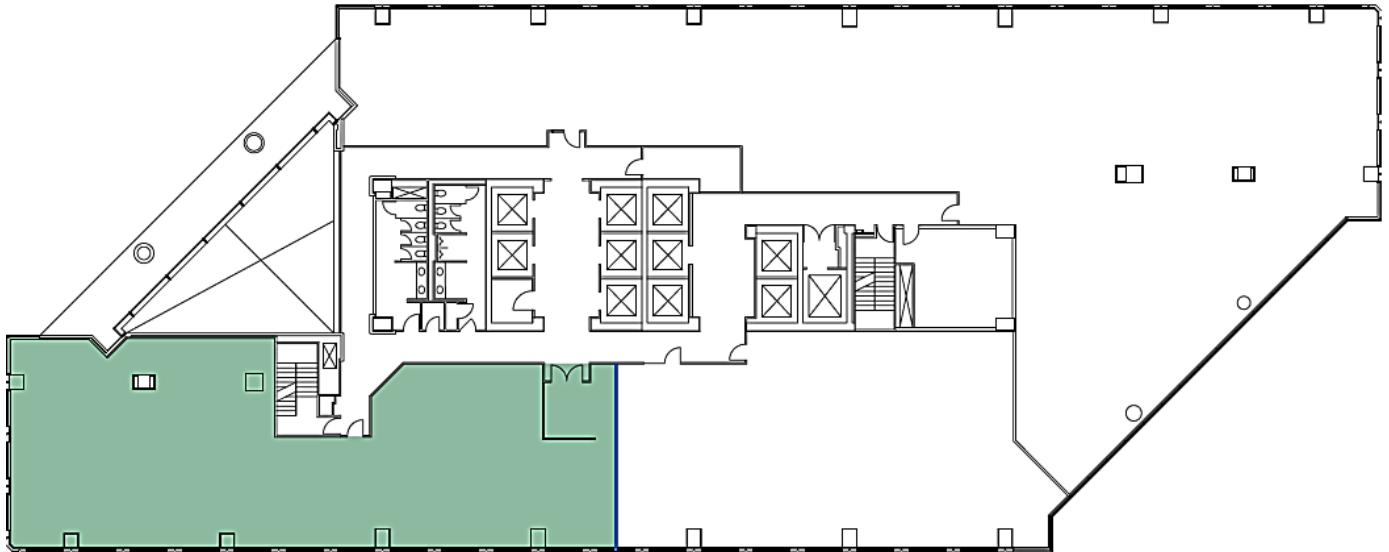

WARREN PLACE

One Warren Place

6100 S Yale Ave
Tulsa, OK 74136

DETAILS

Available Suite:	220
Suite SqFt:	5,178
Building Size:	463,696
Price/SF:	\$27.00

Warren Place at 61st and Yale. Located next to Mahogany Prime Steakhouse, Pub W, Neighborhood Jam, Starbucks, and more. Two Warren Place offers spectacular natural light and extensive views of Tulsa.

- 24/7 Controlled Access
- 24/7 On-Site Security
- 6 Story Parking Garage with Canopied Walkways
- Fully Paved & Lit Walking Trails
- Saint Francis HealthZone Coporate Discounted Rates