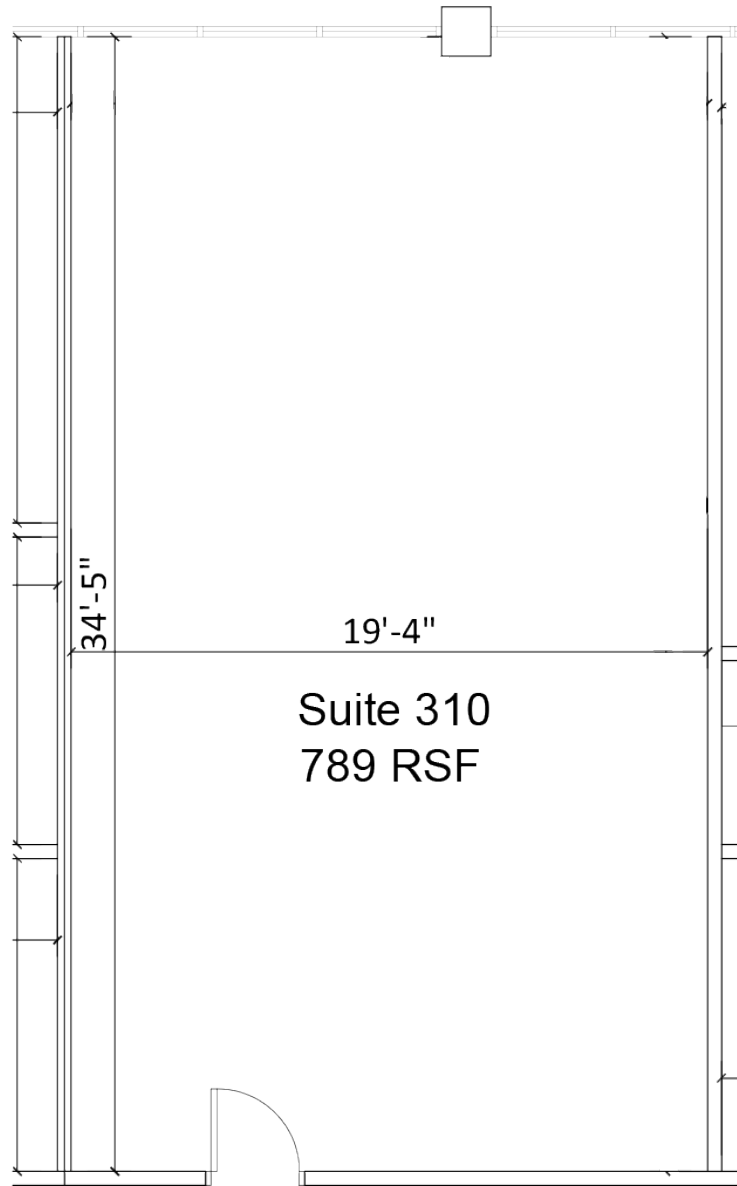

SPACE AVAILABLE

SUITE 310: 789 RSF

WESTSHORE CITY CENTER
1211 N. Westshore Blvd
Tampa, FL 33607

No warranty or representation, expressed or implied, is made to the accuracy of information contained herein, and same is submitted subject to errors, change of price, rental or other conditions, withdrawal without notice, and to any special listing conditions imposed by our principals. PLANS NOT TO SCALE