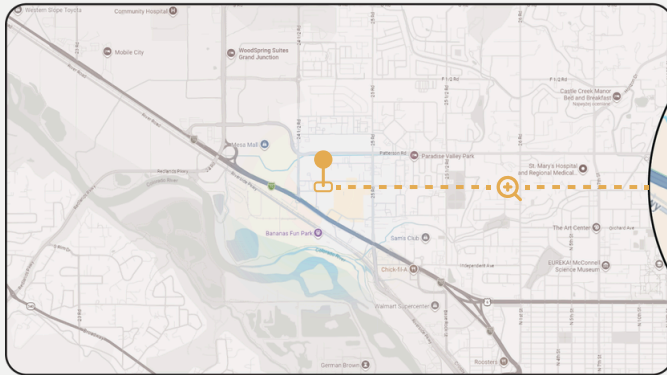

GRAND GARAGES

Reserve your space today!

- 📍 Lance Somerville
- ✉️ lance@playgroundgarages.com
- ☎️ 970.500.2846
- 🌐 www.grandjunctiongarages.com

Location & Garages

Last Updated 4.22.26

- 20 Wide
- 22 Wide
- 24 Wide
- 32 Wide
- 18 Wide
- Clubhouse
- Border