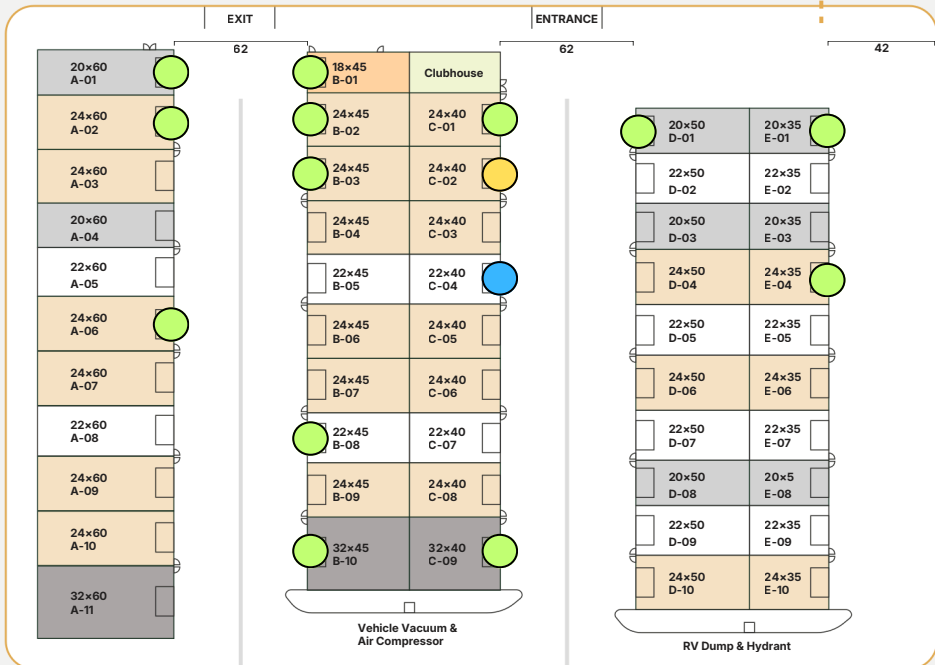

GRAND GARAGES

Reserve your space today!

- 📍 Lance Somerville
- ✉️ lance@playgroundgarages.com
- ☎️ 970.500.2846
- 🌐 www.grandjunctiongarages.com

Location & Garages

Last Updated 4.22.26

- 20 Wide
- 22 Wide
- 24 Wide
- 32 Wide
- 18 Wide
- Clubhouse
- Border

- Under Contract
- Reserved Unit
- Model Unit