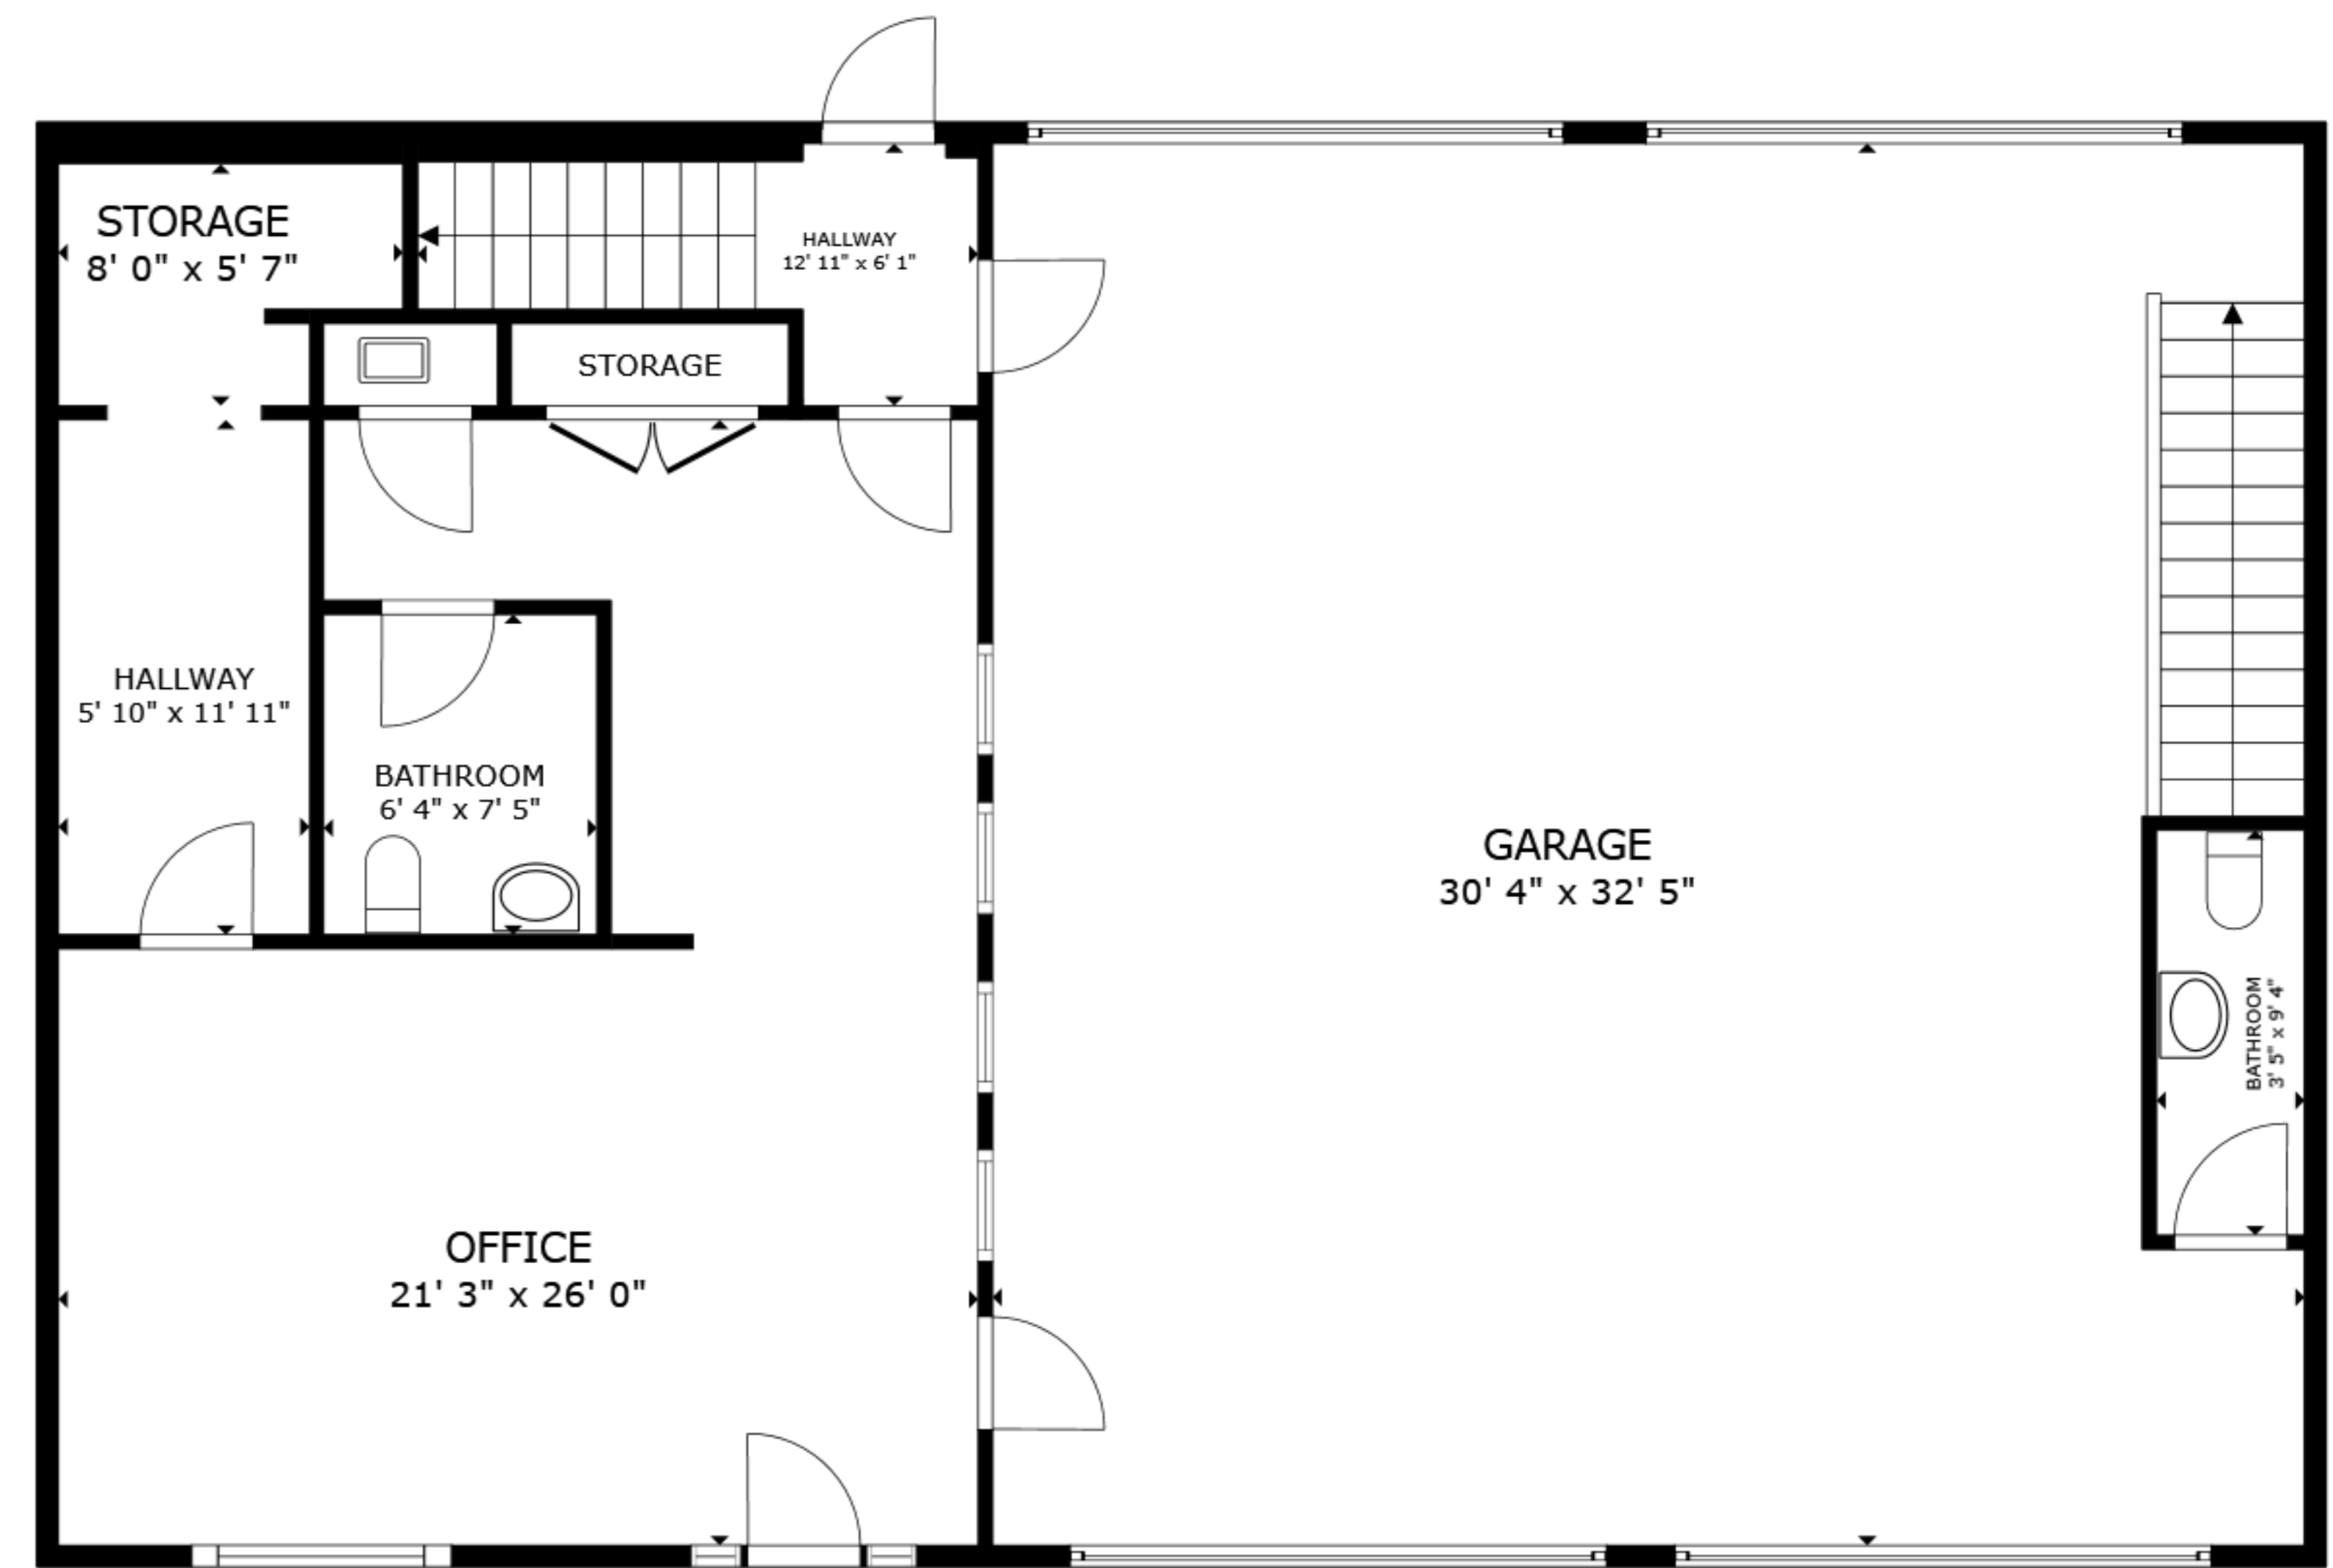

FLOOR 1

FLOOR 2

FLOOR 3

GROSS INTERNAL AREA
 FLOOR 1 1,645 sq.ft. FLOOR 2 736 sq.ft. FLOOR 3 361 sq.ft.
 EXCLUDED AREAS : GARAGE 943 sq.ft.
 TOTAL : 2,742 sq.ft.
 SIZES AND DIMENSIONS ARE APPROXIMATE, ACTUAL MAY VARY.