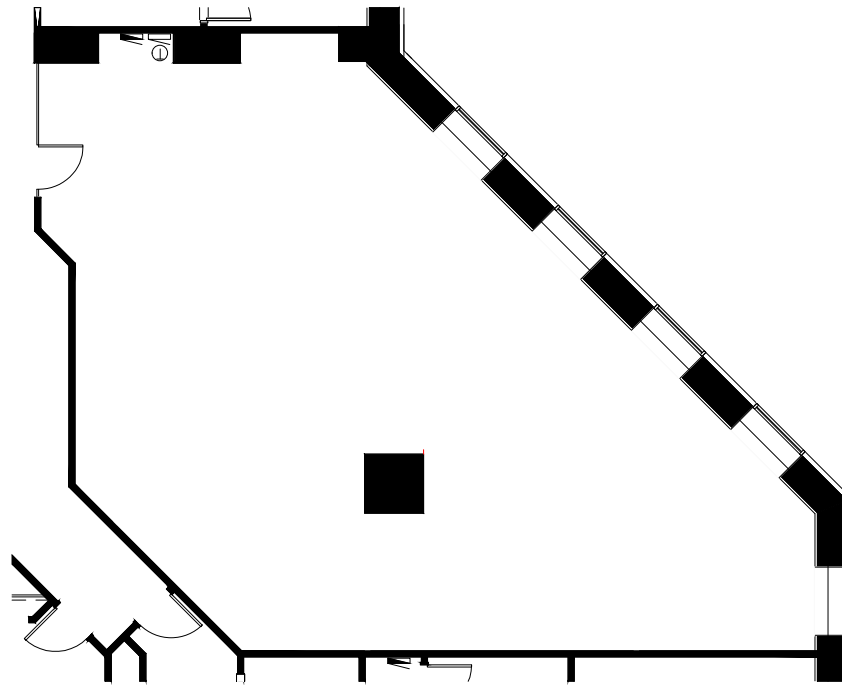

980 NORTH MICHIGAN

SUITE 1370 - 2,145 RSF

CHRIS CASSATA

+1 773 343 0869

chris.cassata@cushwake.com

ANTHONY CHIEFARI

+1 312 967 7548

anthony.chiefari@cushwake.com