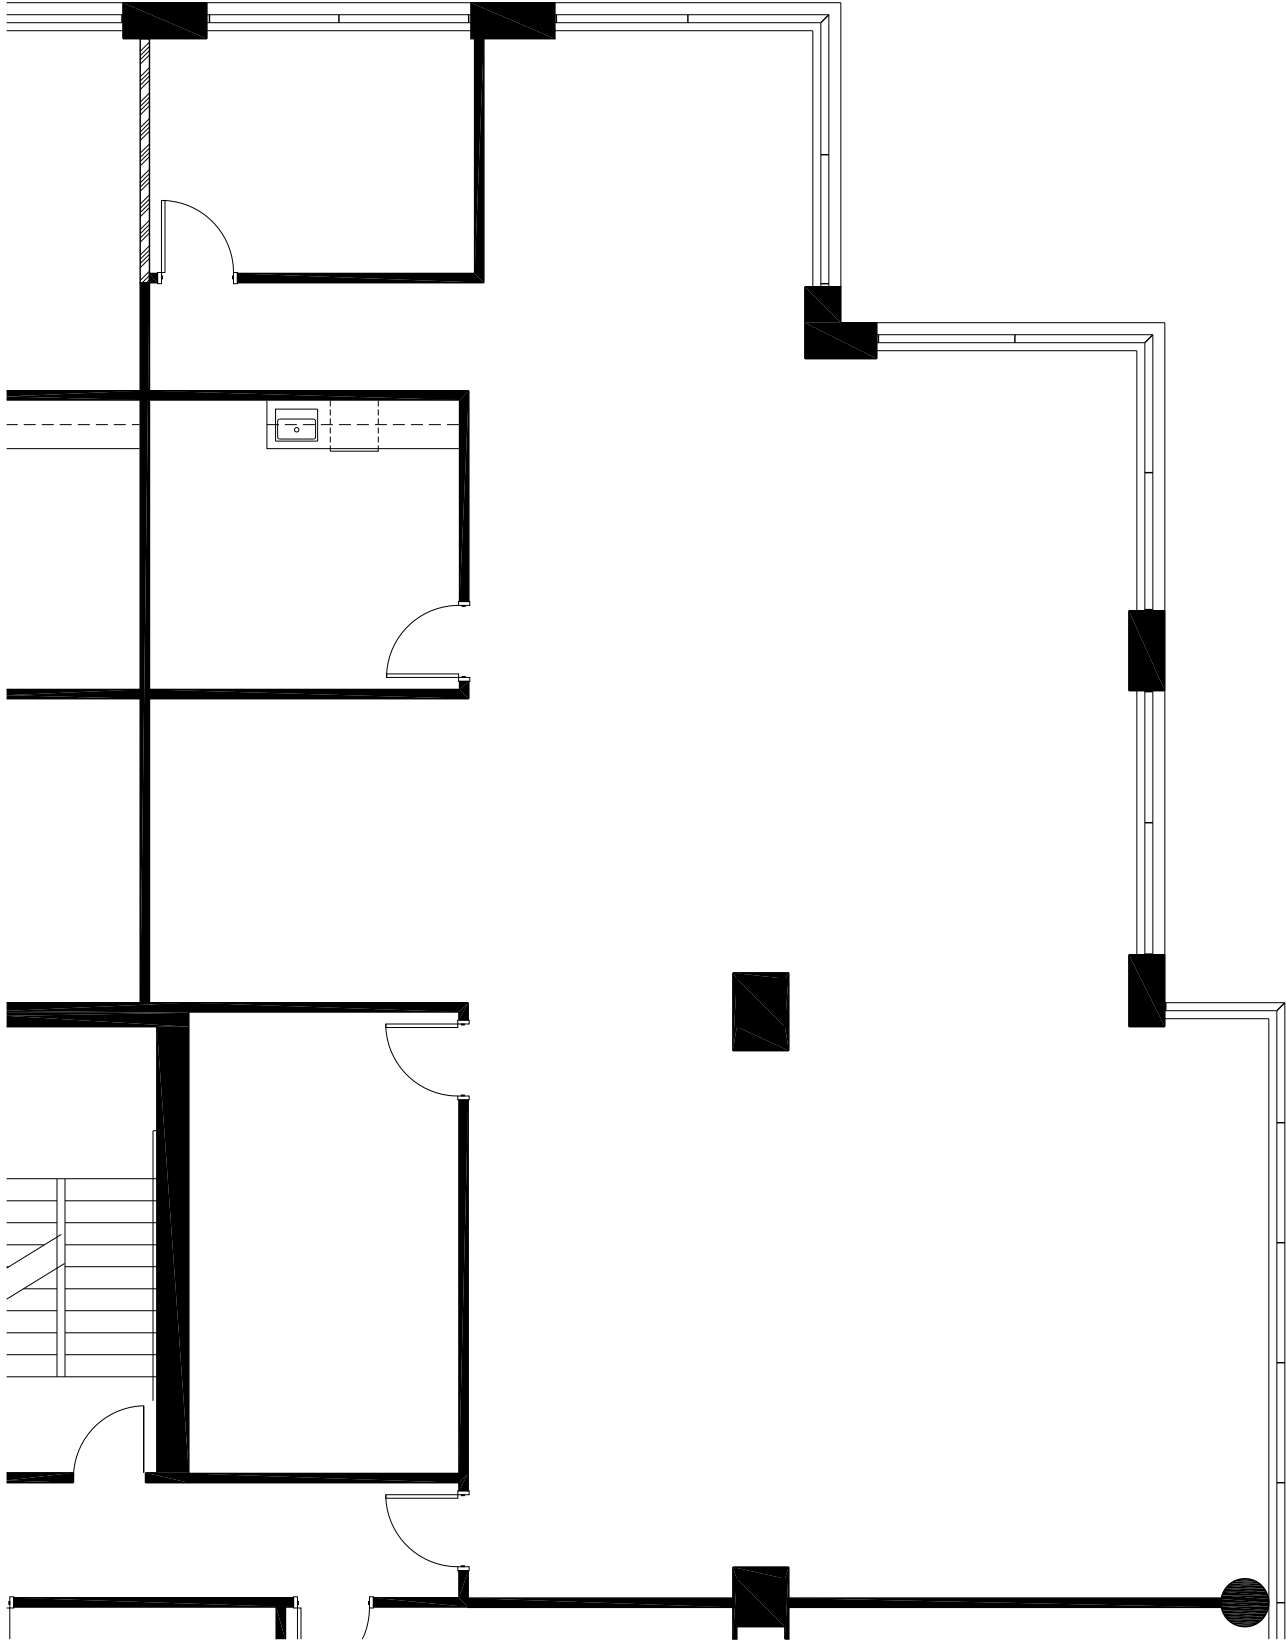

# The Plaza/Summit at Southlake

1590 Adamson Parkway Morrow, Georgia

3rd Floor - Suite 325  
3,013 RSF

Available Space

Lee Evans  
(404) 386-4636  
lee.evans@capitalre.com

**LBA** ARCHITECTURE + INTERIOR DESIGN  
5078 WINTERS CHAPEL RD, SUITE 100  
ATLANTA, GA 30360  
(o) 770.398.3207