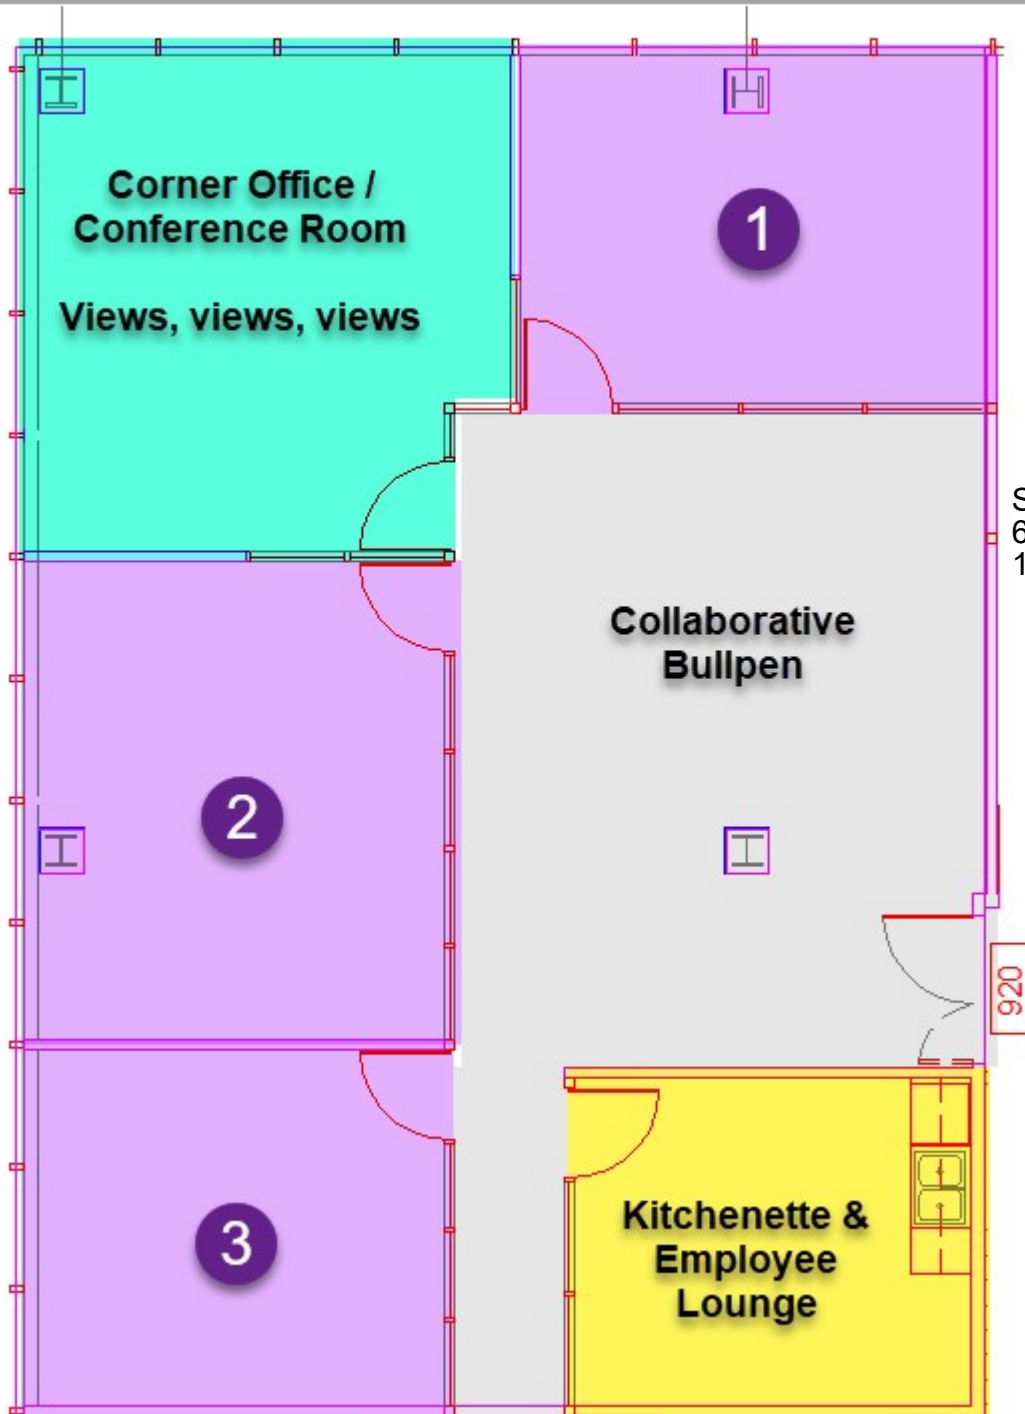

6464 Sunset - Suite 920
Premium Views Corner Office

Ste 920
6464 W Sunset Blvd
1,700 sq ft