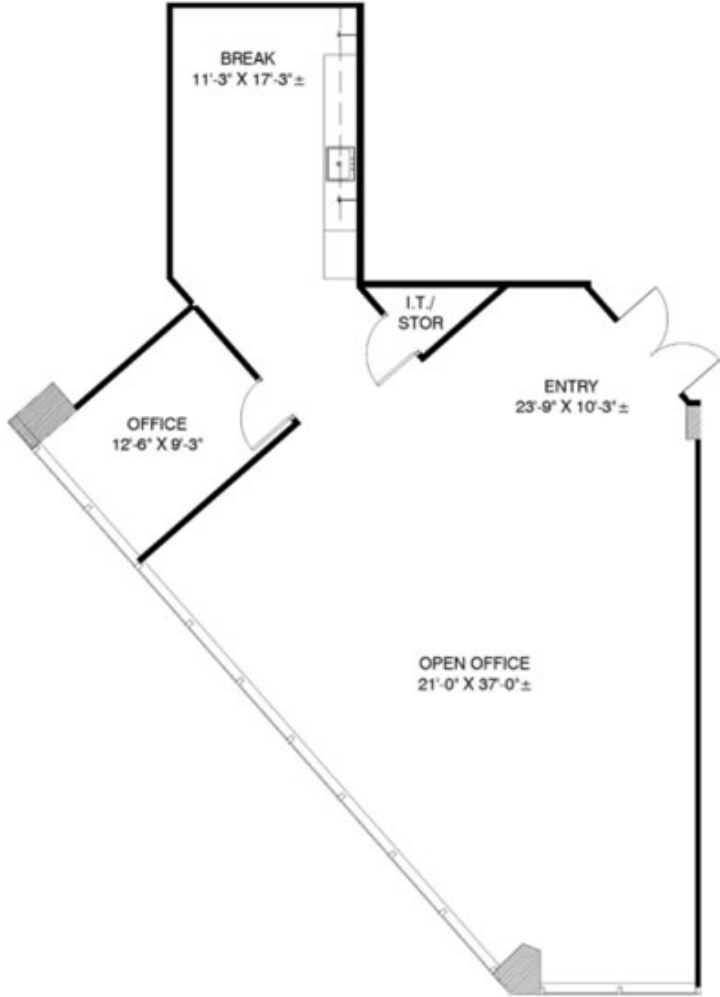

ONE MCKINNEY

3232 McKinney Avenue
Dallas, Texas 75204

LEASING TEAM

ELLIOT PRIEUR
eprieur@gaedeke.com
214.273.3333

BRODIE BURKE
bburke@gaedeke.com
214.273.3308

gaedeke.com

SUITE 715
1,648 RSF

Fitwel[®]
Viral Response
Certified