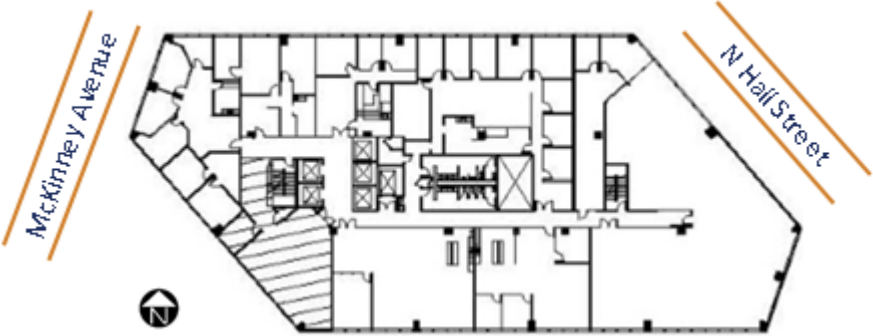

ONE MCKINNEY

3232 McKinney Avenue
Dallas, Texas 75204

LEASING TEAM

ELLIOT PRIEUR
eprieur@gaedeke.com
214.273.3333

BRODIE BURKE
bburke@gaedeke.com
214.273.3308

gaedeke.com

SUITE 715
1,648 RSF

Fitwel[®]
Viral Response
Certified