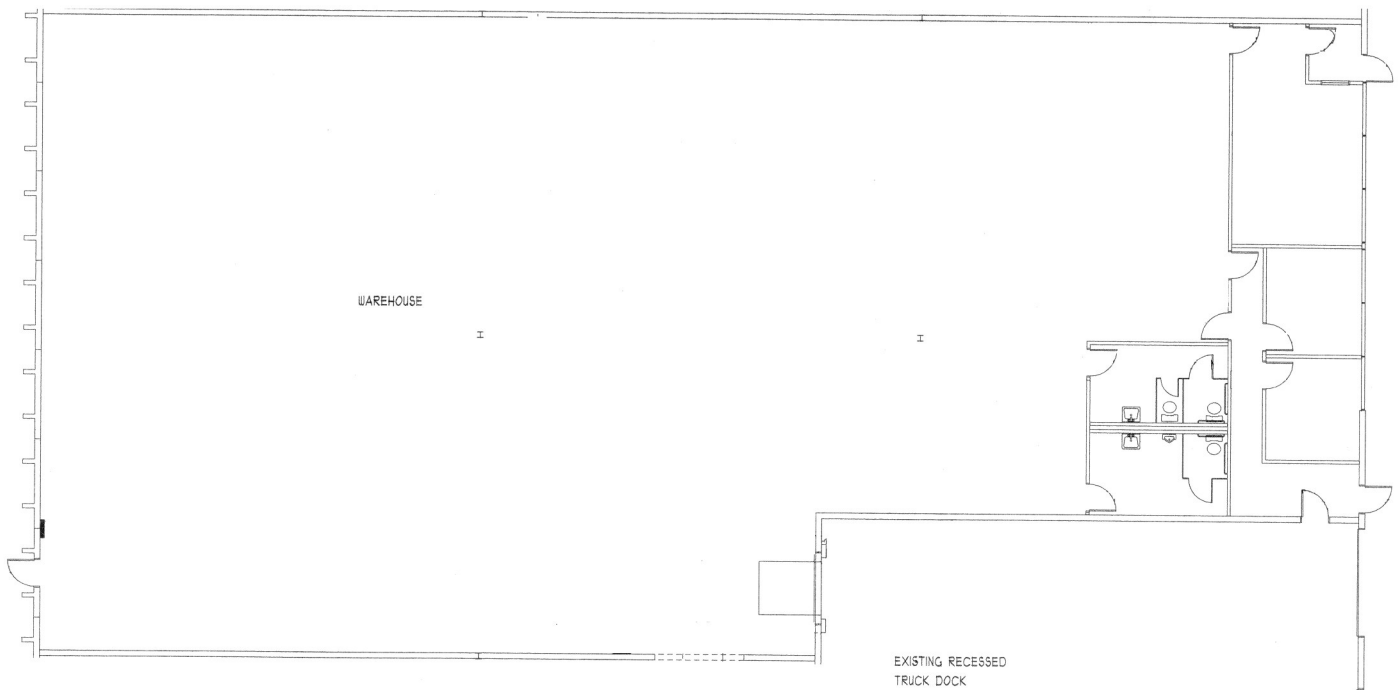

VALUE INDUSTRIAL PARTNERS, LLC

Industrial Real Estate Investment, Brokerage and Management

477 W. Wrightwood Avenue, Elmhurst, Illinois 60126 TEL: 630-333-1900 FAX: 630-333-1910

LAYOUT

FOR ILLUSTRATION PURPOSES ONLY.