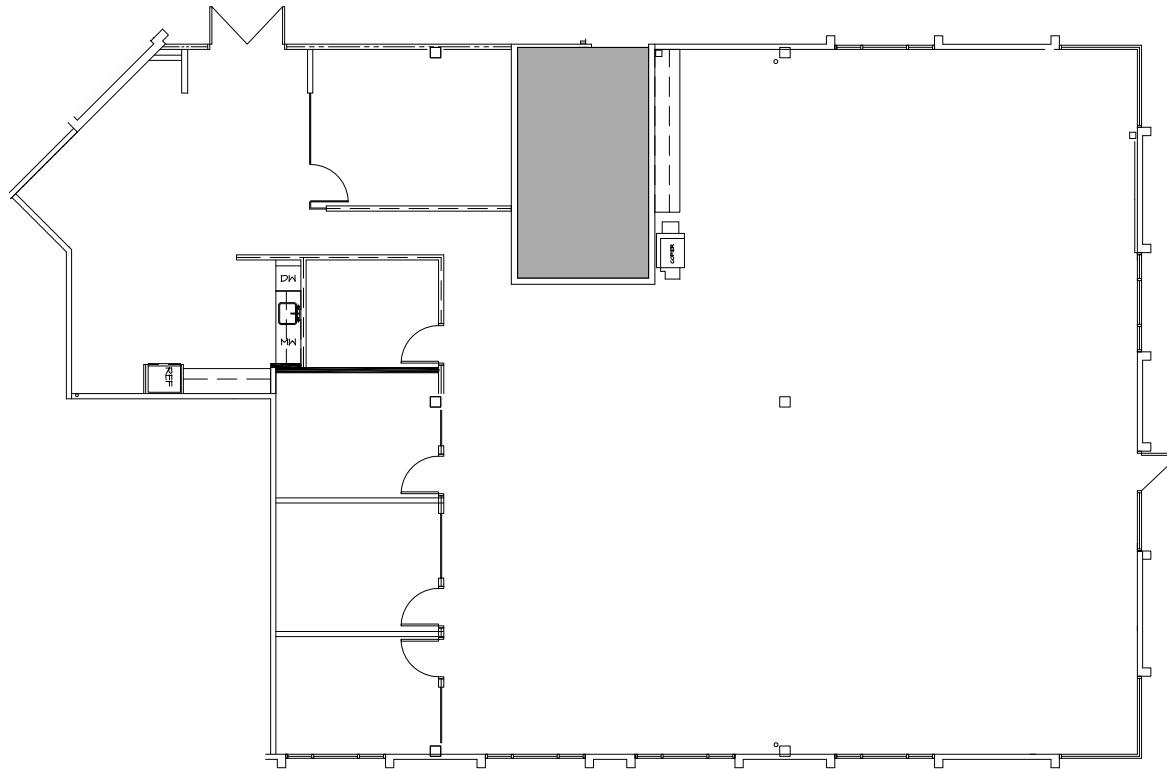

# SUITE 200 | ± 5,270 RSF

SPEC SUITE

**PAT BOYLE**  
Executive Vice President  
+1 602 423 1905  
pat.boyle@cbre.com

**ERIN YORK**  
Account Manager  
+1 602 689 6440  
erin.york@cbre.com