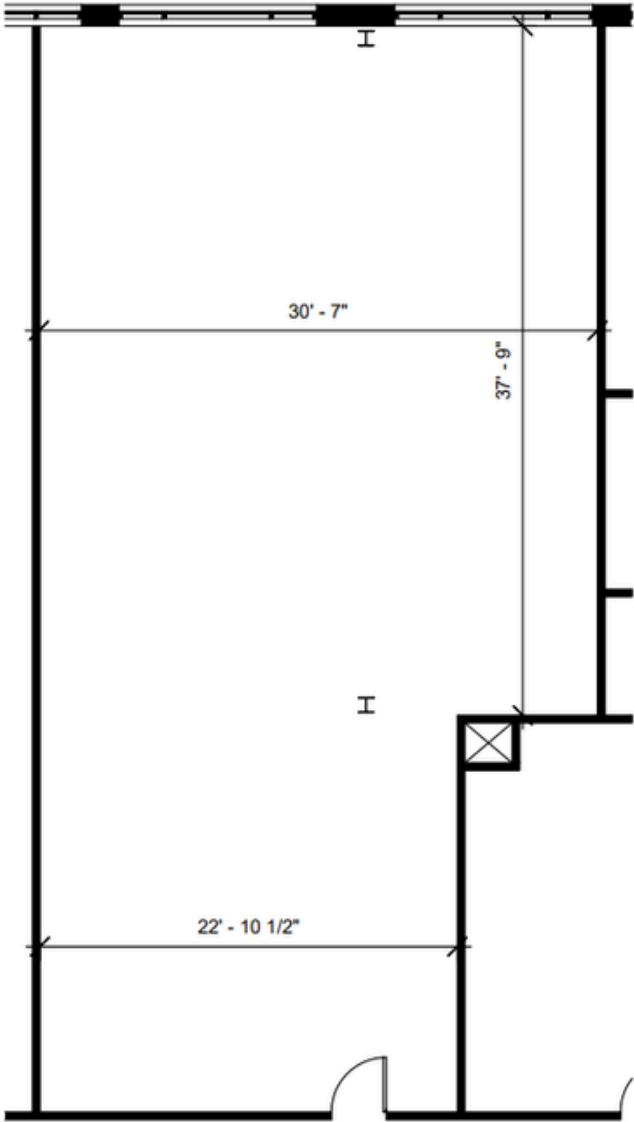

DIMENSIONAL PLAN - SHELL SPACE

Suite 225
1,930 SF

The Physicians Centre
3201 University Drive East
Byran, TX 77802