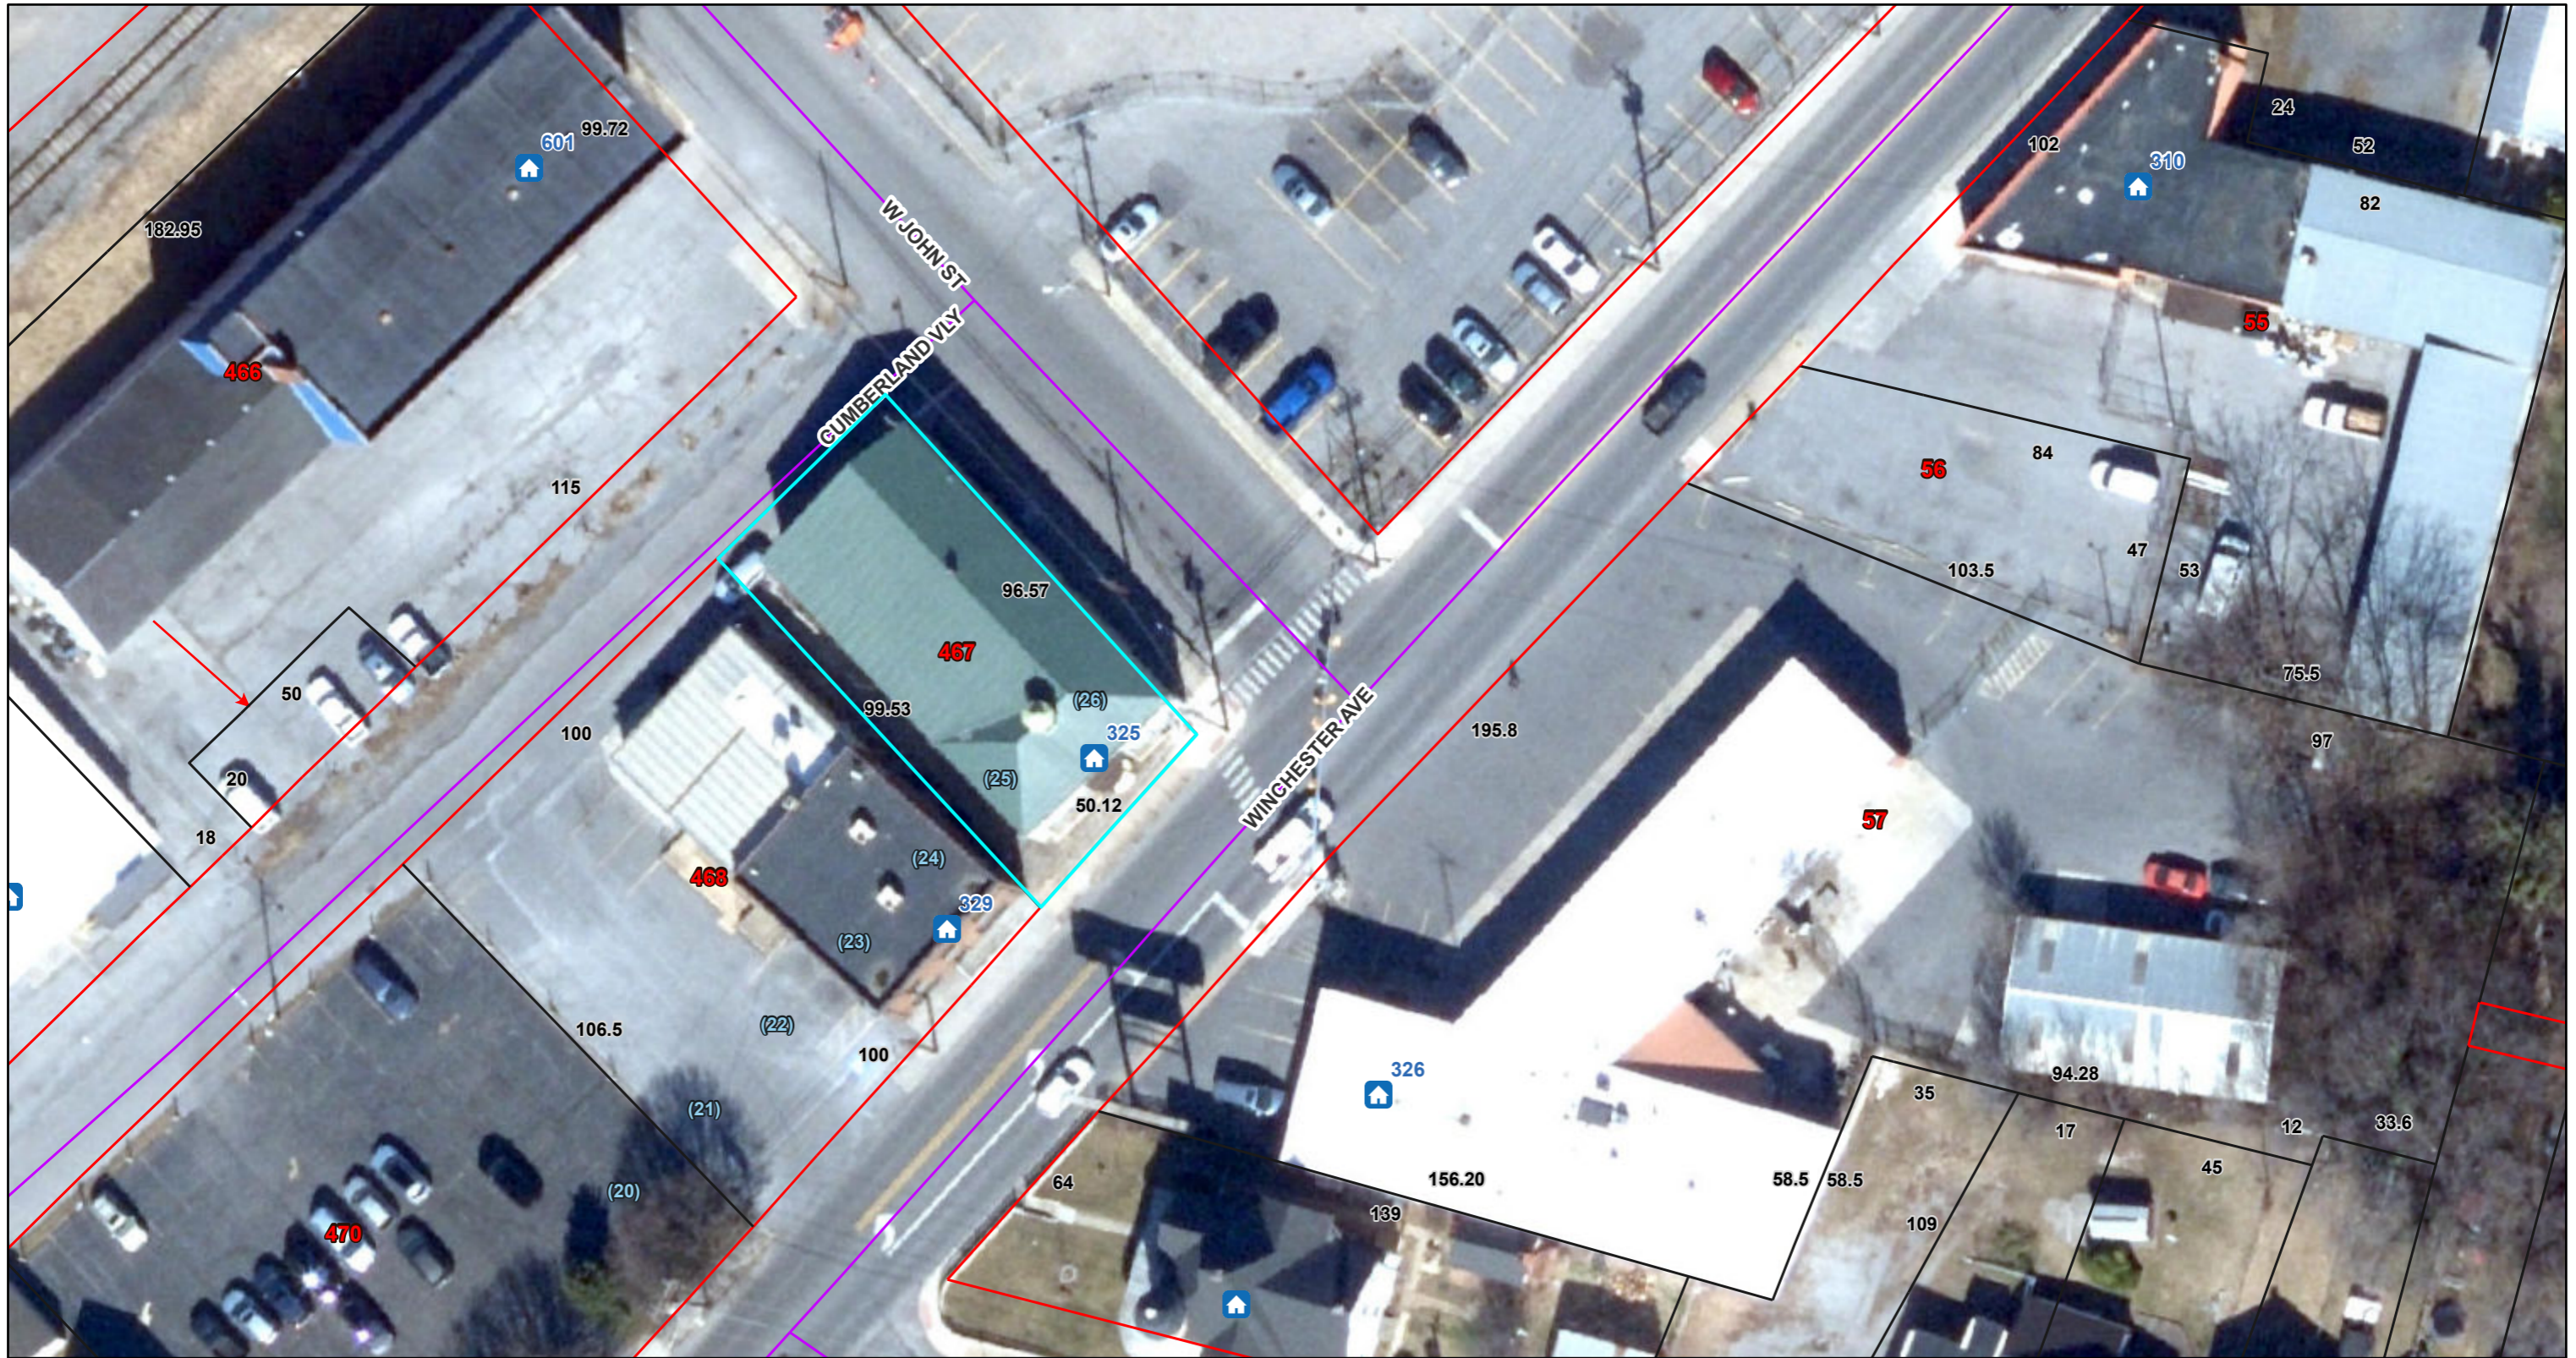

Berkeley County WV Tax Maps

6/11/2026, 11:32:02 AM

- Clip_Berkeley_County_2025.sid Boundary_Revised
- Red: Band_1
 - Green: Band_2
 - Blue: Band_3
 - Property_Line
 - Road_ROW
 - Leader_lines
 - 🏠 Address_911
 - Roads_911

1:564

Microsoft, Vantor