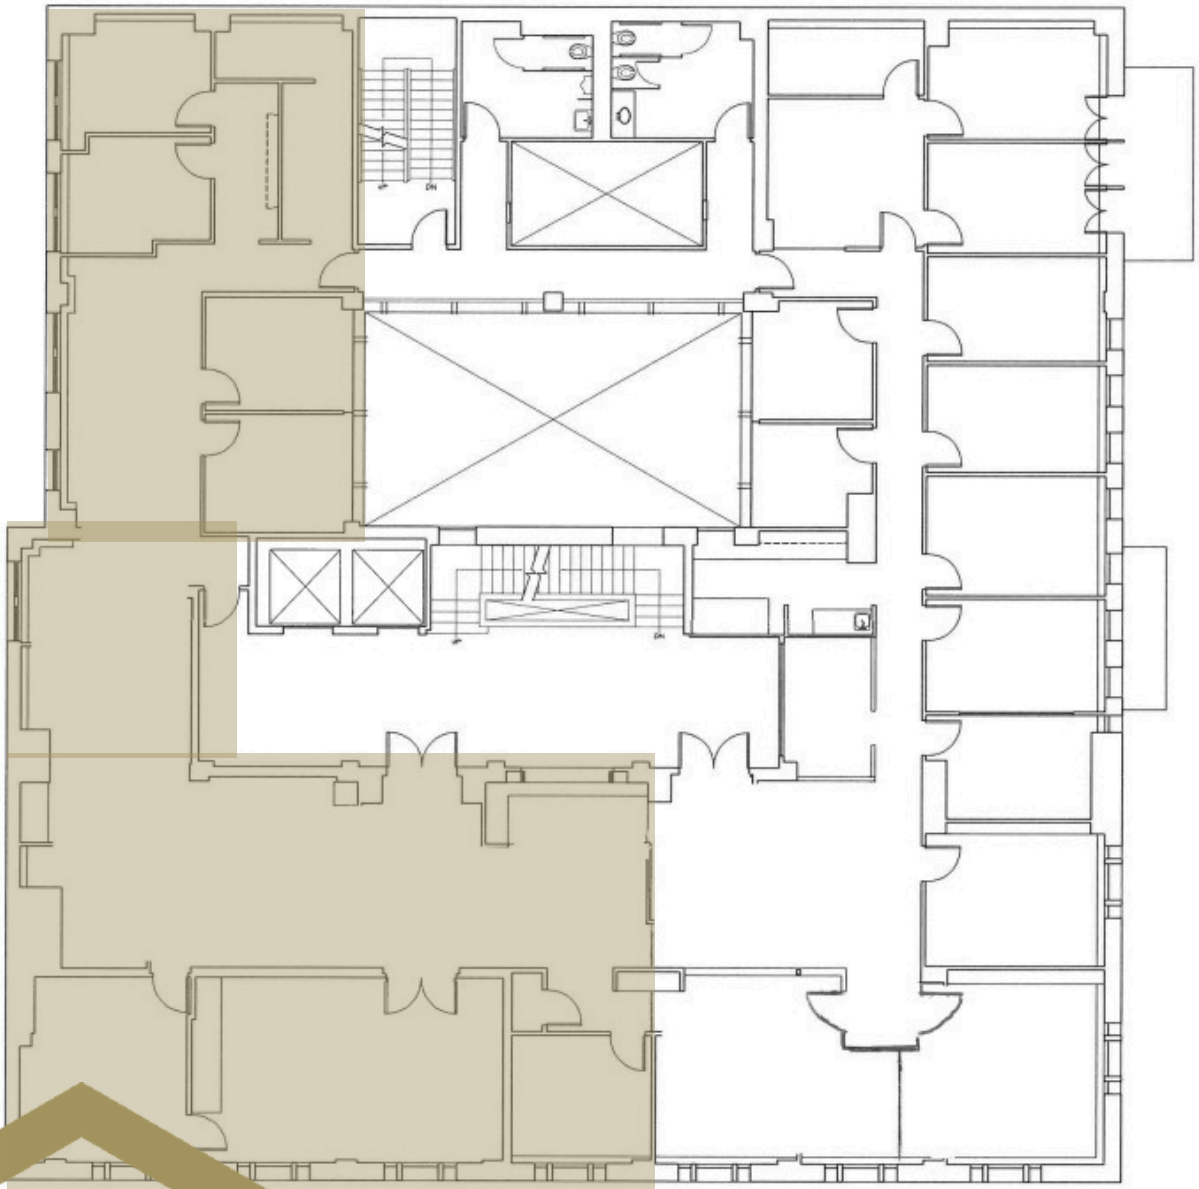

209 BUILDING

209 SW OAK STREET | PORTLAND, OREGON

SUITE 201: RSF 4,815

FOR LEASING INFORMATION:

CARTER BEYL

Licensed in Oregon

503.522.2280

Carter@menasheproperties.com