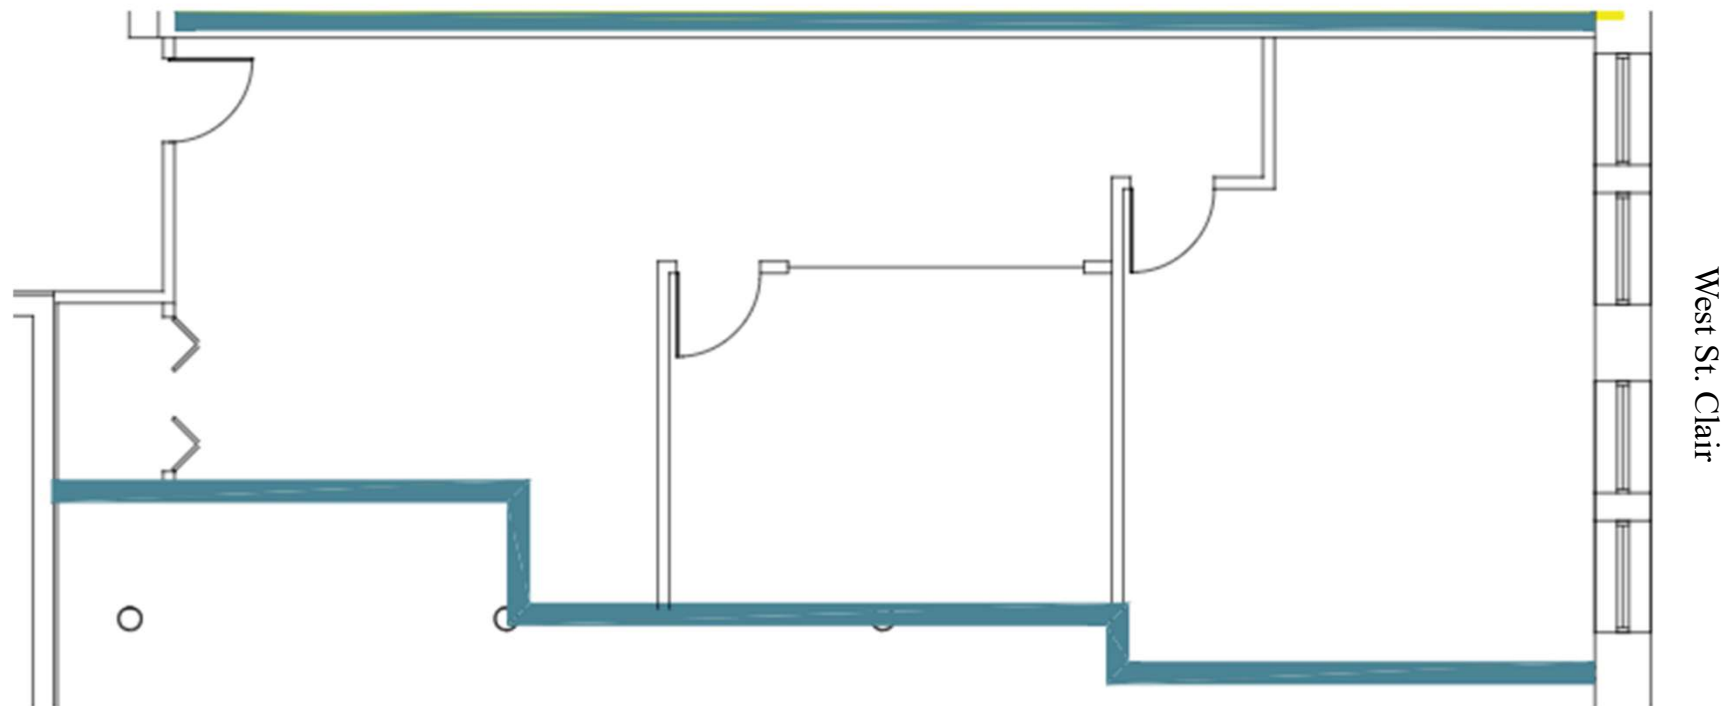

Hoyt Block Building

700 W St. Clair Avenue | Cleveland, OH 44113

Suite 418

1,245 Square Feet

Scroll to next page for contiguous suite