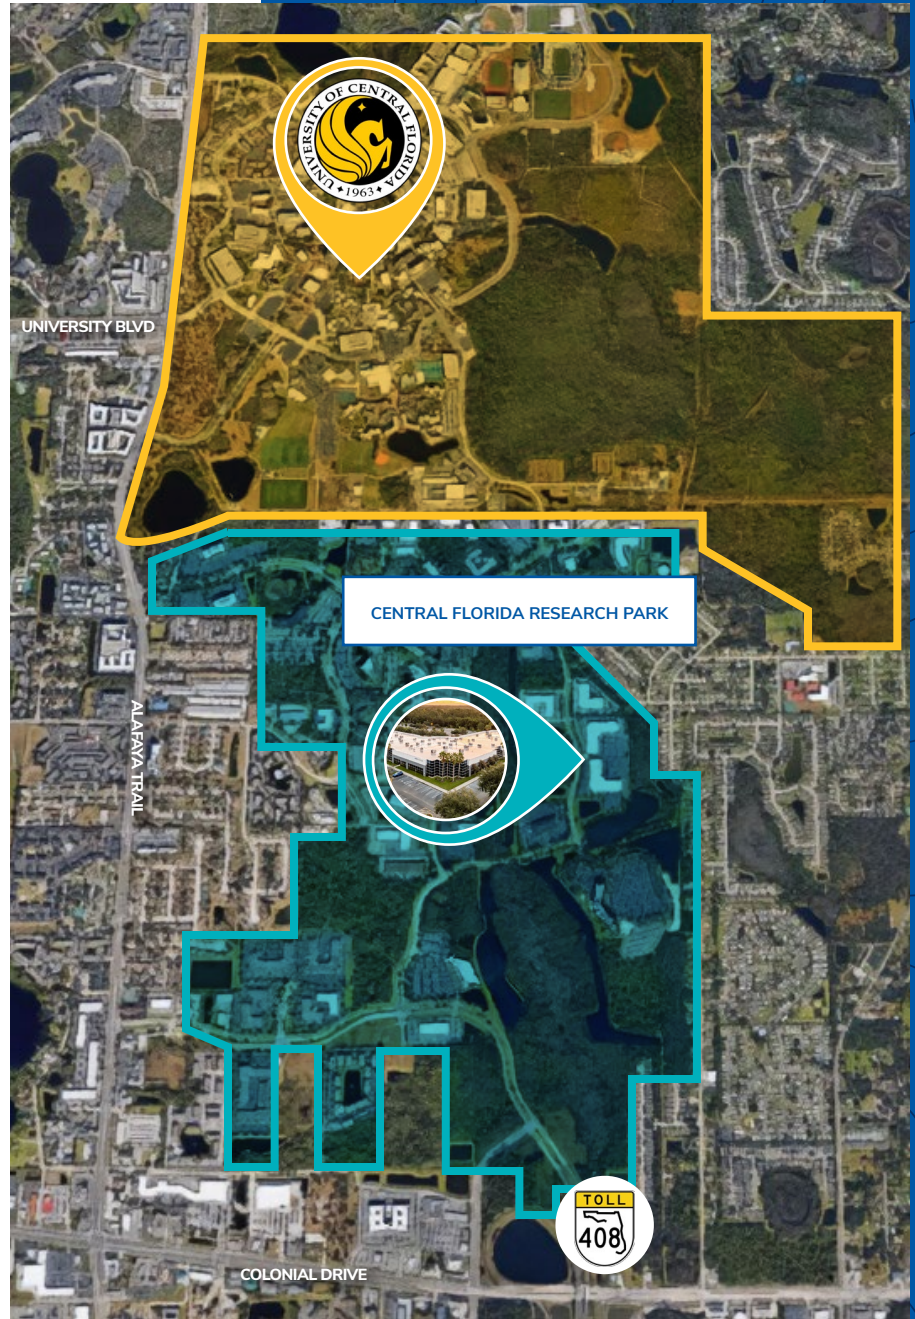

For Lease

Discovery Lakes | Orlando, FL 32826

UFC Stats

$204.5M Research Funding

70,000+ Students

103 Majors

13 Colleges

#1 workforce supplier of graduates to aerospace and defense industries

Central Florida Research Park Stats:

- Nation's 6th largest research park
- 1,027 acre campus-like office park
- Employs more than 10,000 employees
- 145 companies
- 65 buildings

Home to the nation's Army, Navy, Airforce and Marines simulation operations

- National Center for Simulation
- Naval Support Activity of Orlando
- PEO STRI
- Air Force Agency for Modeling and Simulation
- ACC Orlando
- Mission Support Orlando

For Leasing Information, please contact:

John Gilbert

john.gilbert@streamrealty.com

T 407.214.0099