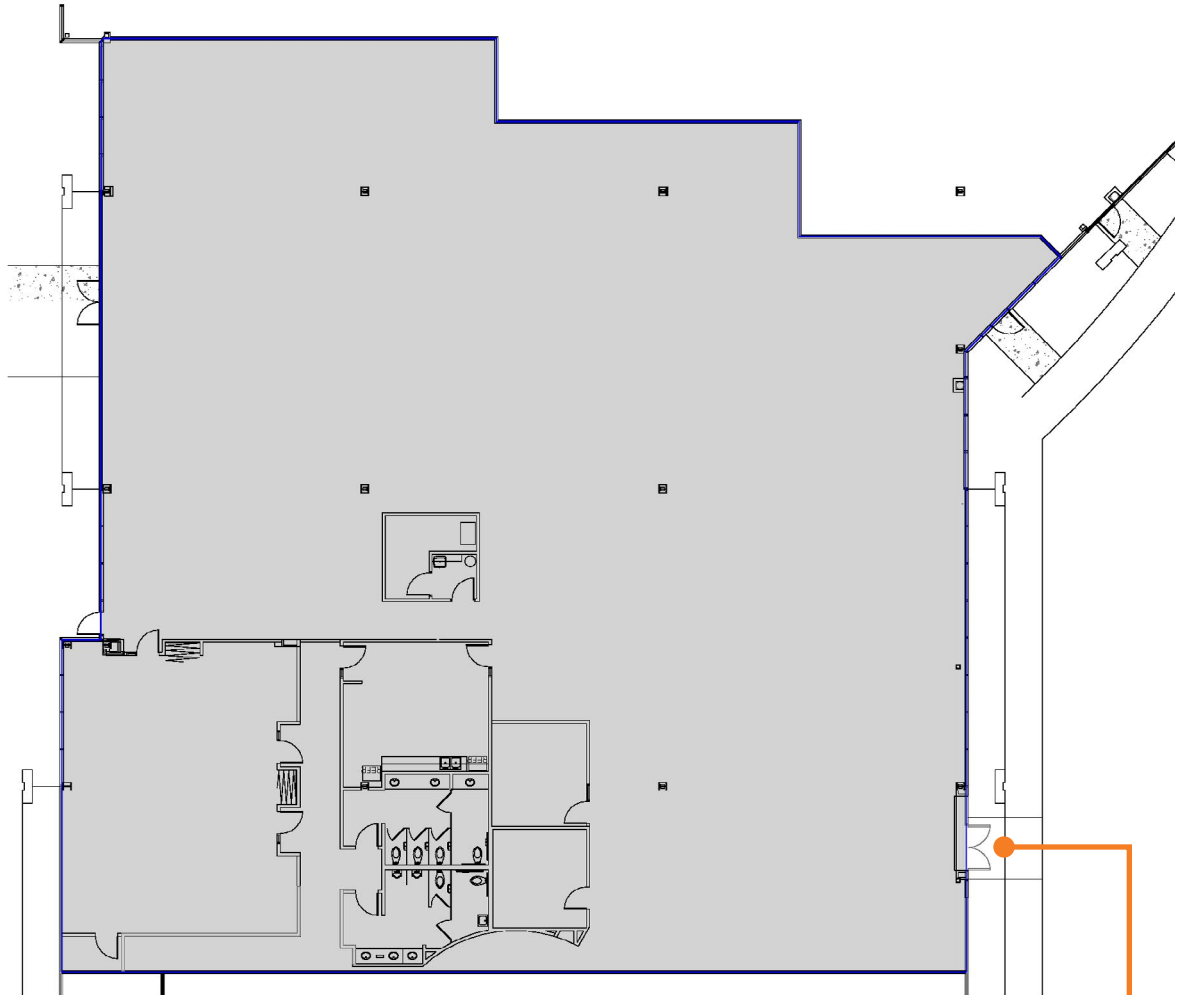

For Lease

2501 Discovery Lakes | Orlando, FL 32826

SUITE 200
14,015 RSF

*New Roll Up Door and Leveler

For Leasing Information, please contact:

John Gilbert

john.gilbert@streamrealty.com

T 407.214.0099