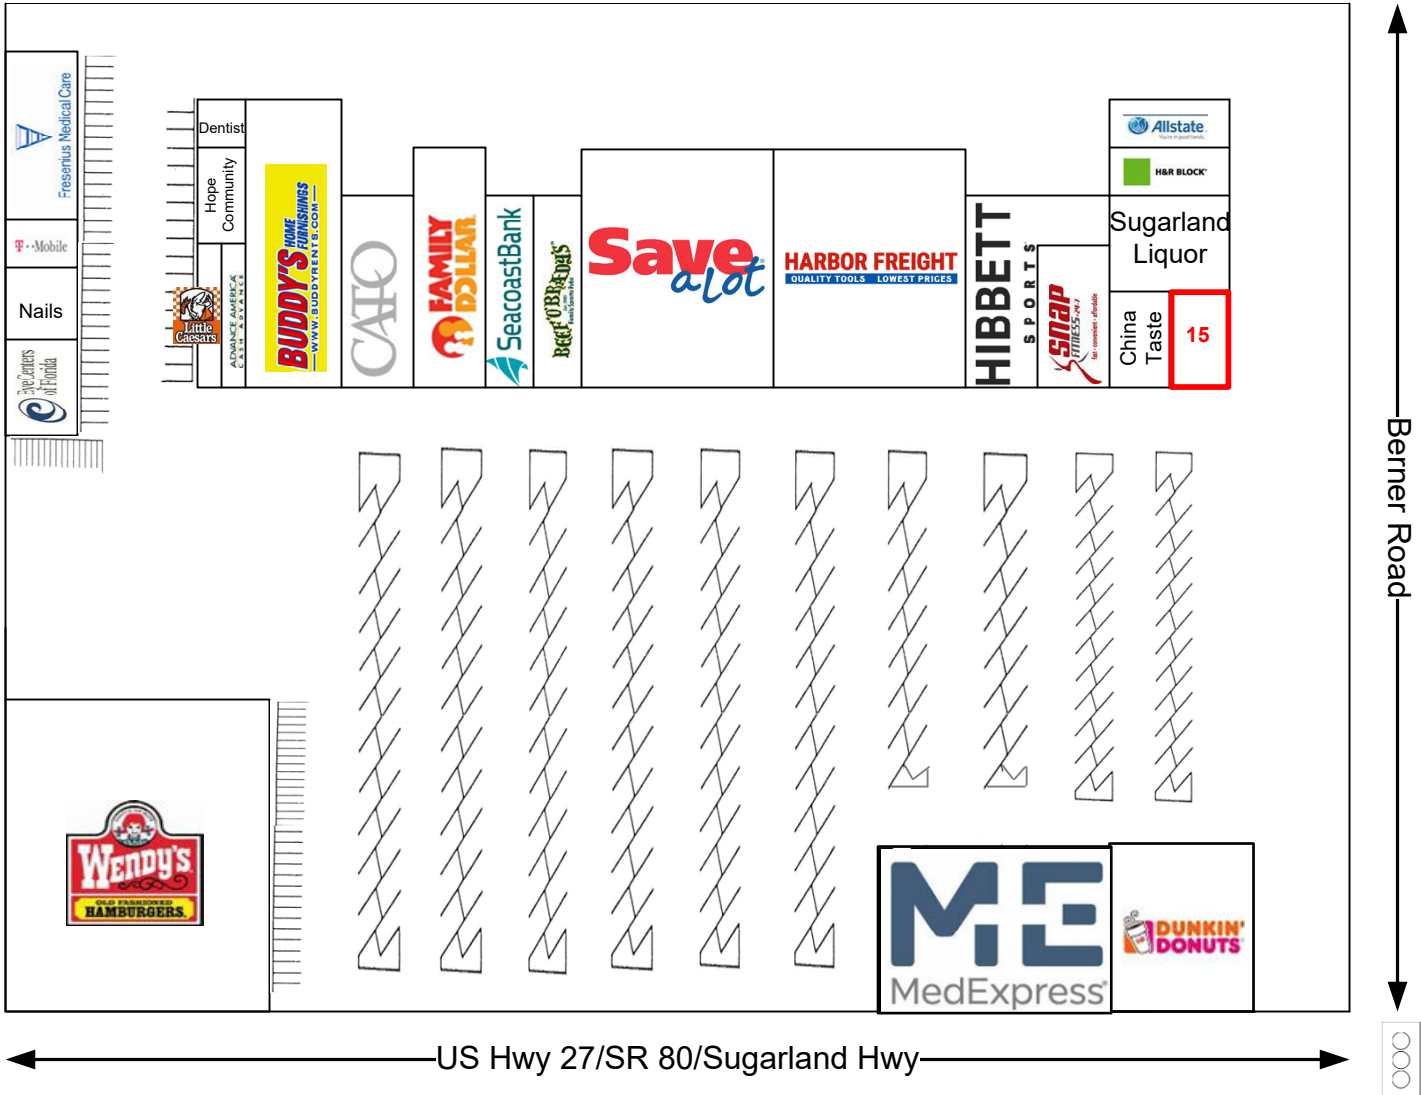

Sugarland Plaza

Clewiston, Florida

- E 1-4 Fresenius Medical Care
- E 5 T-Mobile
- E 6 Lovely Nails
- E 7-9 Eye Care

- 1A H&M Dental
- 1B-C Hope Community Wellness
- 3 Little Caesars
- 4 Advanced America
- 5 Buddy's Rents
- 6 Cato
- 7 Family Dollar
- 8 Seacoast Bank
- 9 Beef O' Brady's

- 10 Save A Lot
- 11 Harbor Freight
- 12 Hibbett Sports
- 13 Snap Fitness
- 14 China Taste
- 15 Available - 1,100sf
- 16-17 Sugarland Liquor
- 18 H & R Block
- 19 Hughes Insurance

- Outparcels:
 MedExpress
 Dunkin' Donuts
 Wendy's