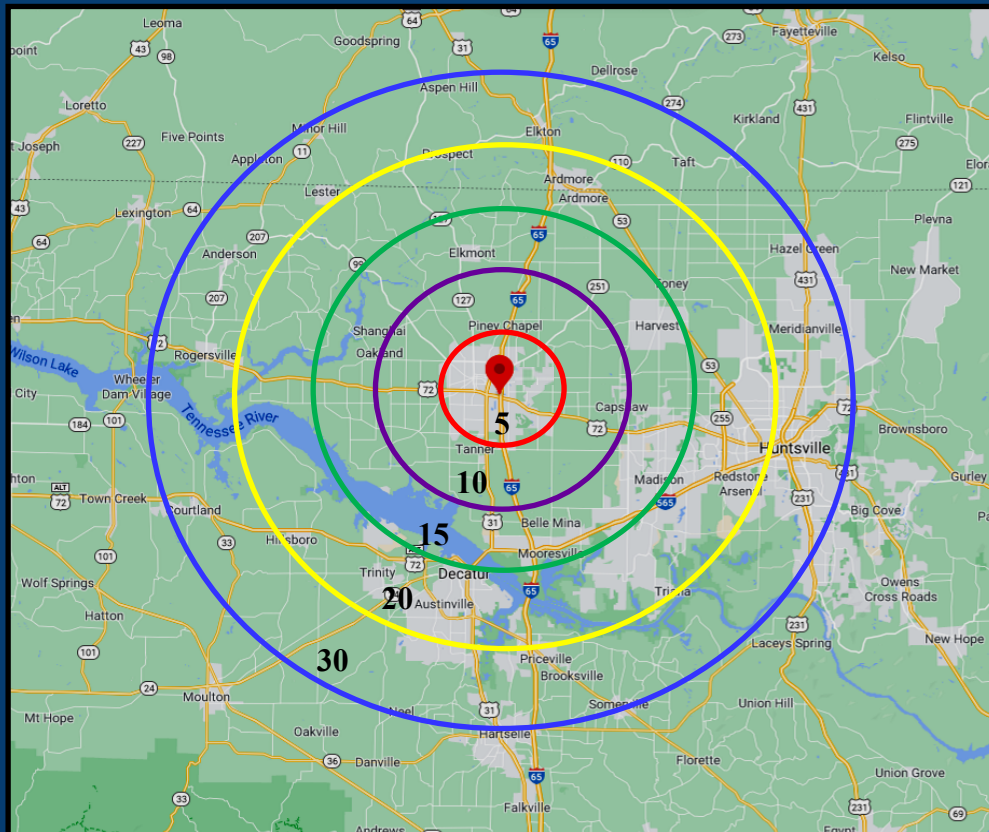

Built-In Customer Base

- 256-unit luxury apartments and 325+ homes under development

Regional Accessibility

- 10 minutes to Madison, 25 minutes to Huntsville, between Birmingham & Nashville

Major Employment Driver

225' 385'
AVAILABLE

Tract 15
1.99 AC

**Tract 14
SOLD**

**FAIRFIELD
INN**
Marriott

IHOP

**Logan's
ROADHOUSE**

INTERSTATE
65

DEMOGRAPHICS & EMPLOYMENT SNAPSHOT

2025	5 Mile Radius	7 Mile Radius	10 Mile Radius	15 Mile Radius
Population	41,433	98,000	256,230	413,279
Households	17,585	38,587	103,447	169,901
Average HH Income	\$83,989	\$92,308	\$101,651	\$90,458
Median Age Pop.	42.1	40.3	38.7	38.6