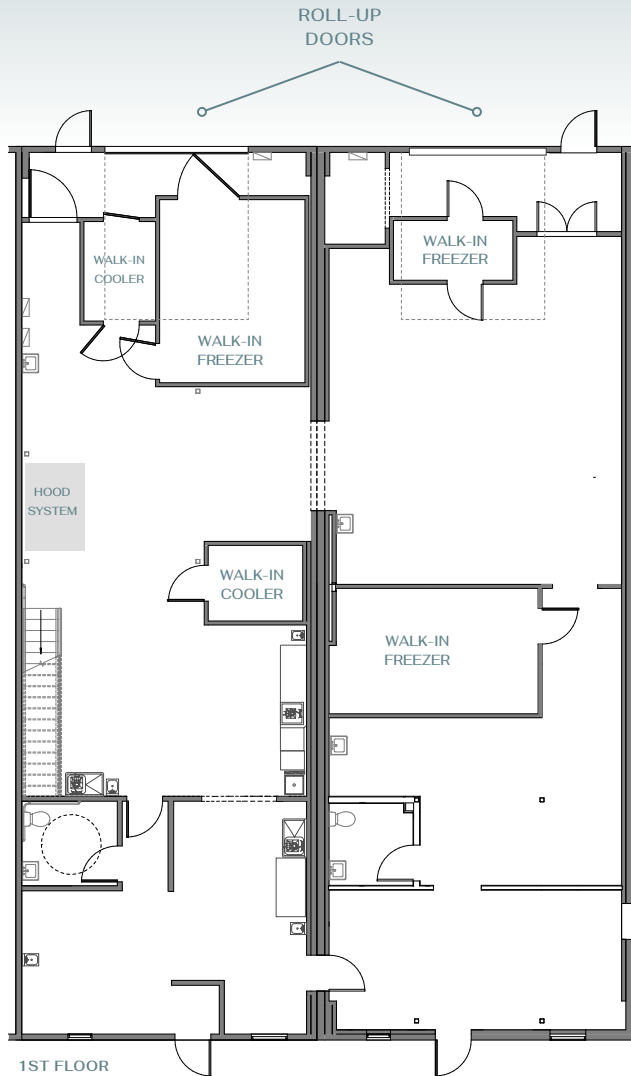

1501

INDUSTRIAL SPACE FOR SALE OR LEASE

1501 Lee Hill Drive

North Boulder

4,600 Square Feet Available

THE
W.W. Reynolds
COMPANIES

DETAILS

- * Units 10 & 11
- * 4,600 square feet
- * 85% food MFG, production, warehouse
- * 15% office
- * 18' clear Height
- * Two (2) 14' drive-in doors
- * Hood system, walk-in freezers & coolers
- * Extremely clean, operational food production facility; plug & play condition for a food user

SPACE NOTES

UNITS
10 AND 11

SIZE
4,600 SF

LEASE RATE
NEGOTIABLE

SALE PRICE
\$2,195,000

This turnkey food production facility is built for immediate use, eliminating the time and cost of a traditional build out. Fully equipped with commercial-grade infrastructure—including walk-in freezers, refrigeration units, prep sinks, and ovens—the space supports a wide range of culinary operations from day one. Designed for efficiency and compliance, it offers a streamlined workflow ideal for catering companies, meal prep services, food startups, or established operators looking to expand. Simply bring your team and ingredients—everything else is already in place.

INFRASTRUCTURE

Unit 10

- + Walk-in cooler by SRC Refrigeration
6'8" x 8'8" | middle of room
- + Walk-in cooler by SRC Refrigeration
9' x 6'6" | back of room | attached to freezer
- + Walk-in freezer by SRC Refrigeration
16' x 12'10"

Unit 11

- + Walk-in freezer by Masterbilt
10'8" x 5'8"
- + Walk-in freezer by Masterbilt
17'4" x 9'10"
- + High hood low temp dish machine by ADS
- + Optional Revent gas double rack oven model 724G

**More detailed information available upon request*