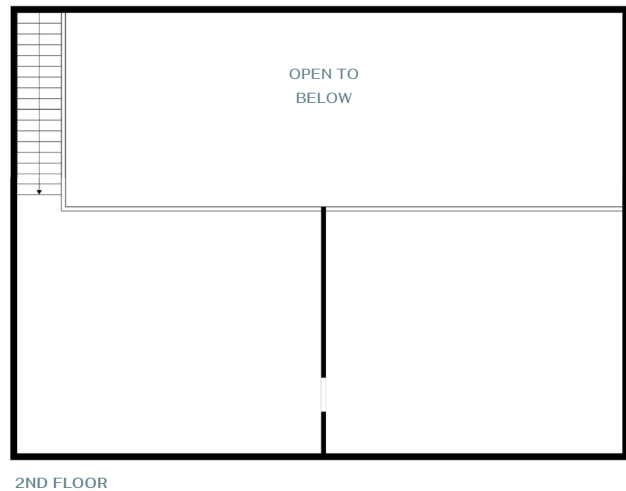

Unit 11

- + Walk-in freezer by Masterbilt
  10'8" x 5'8"
- + Walk-in freezer by Masterbilt
  17'4" x 9'10"
- + High hood low temp dish machine by ADS
- + Optional Revent gas double rack oven model 724G

*More detailed information available upon request