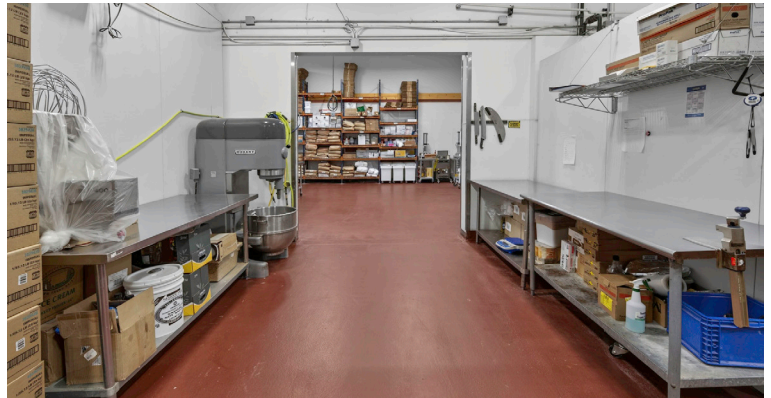

1501

INDUSTRIAL SPACE FOR SALE OR LEASE

1501 Lee Hill Drive

North Boulder

4,600 Square Feet Available

THE
W.W. Reynolds
COMPANIES

DETAILS

- * Units 10 & 11
- * 4,600 square feet
- * 85% food MFG, production, warehouse
- * 15% office
- * 18' clear Height
- * Two (2) 14' drive-in doors
- * Hood system, walk-in freezers & coolers
- * Extremely clean, operational food production facility; plug & play condition for a food user

SPACE NOTES

UNITS
10 AND 11

SIZE
4,600 SF

LEASE RATE
NEGOTIABLE

SALE PRICE
\$2,195,000

This turnkey food production facility is built for immediate use, eliminating the time and cost of a traditional build out. Fully equipped with commercial-grade infrastructure—including walk-in freezers, refrigeration units, prep sinks, and ovens—the space supports a wide range of culinary operations from day one. Designed for efficiency and compliance, it offers a streamlined workflow ideal for catering companies, meal prep services, food startups, or established operators looking to expand. Simply bring your team and ingredients—everything else is already in place.

INFRASTRUCTURE

Unit 10

- + Walk-in cooler by SRC Refrigeration
6'8" x 8'8" | middle of room
- + Walk-in cooler by SRC Refrigeration
9' x 6'6" | back of room | attached to freezer
- + Walk-in freezer by SRC Refrigeration
16' x 12'10"

Unit 11

- + Walk-in freezer by Masterbilt
10'8" x 5'8"
- + Walk-in freezer by Masterbilt
17'4" x 9'10"
- + High hood low temp dish machine by ADS
- + Optional Revent gas double rack oven model 724G

**More detailed information available upon request*